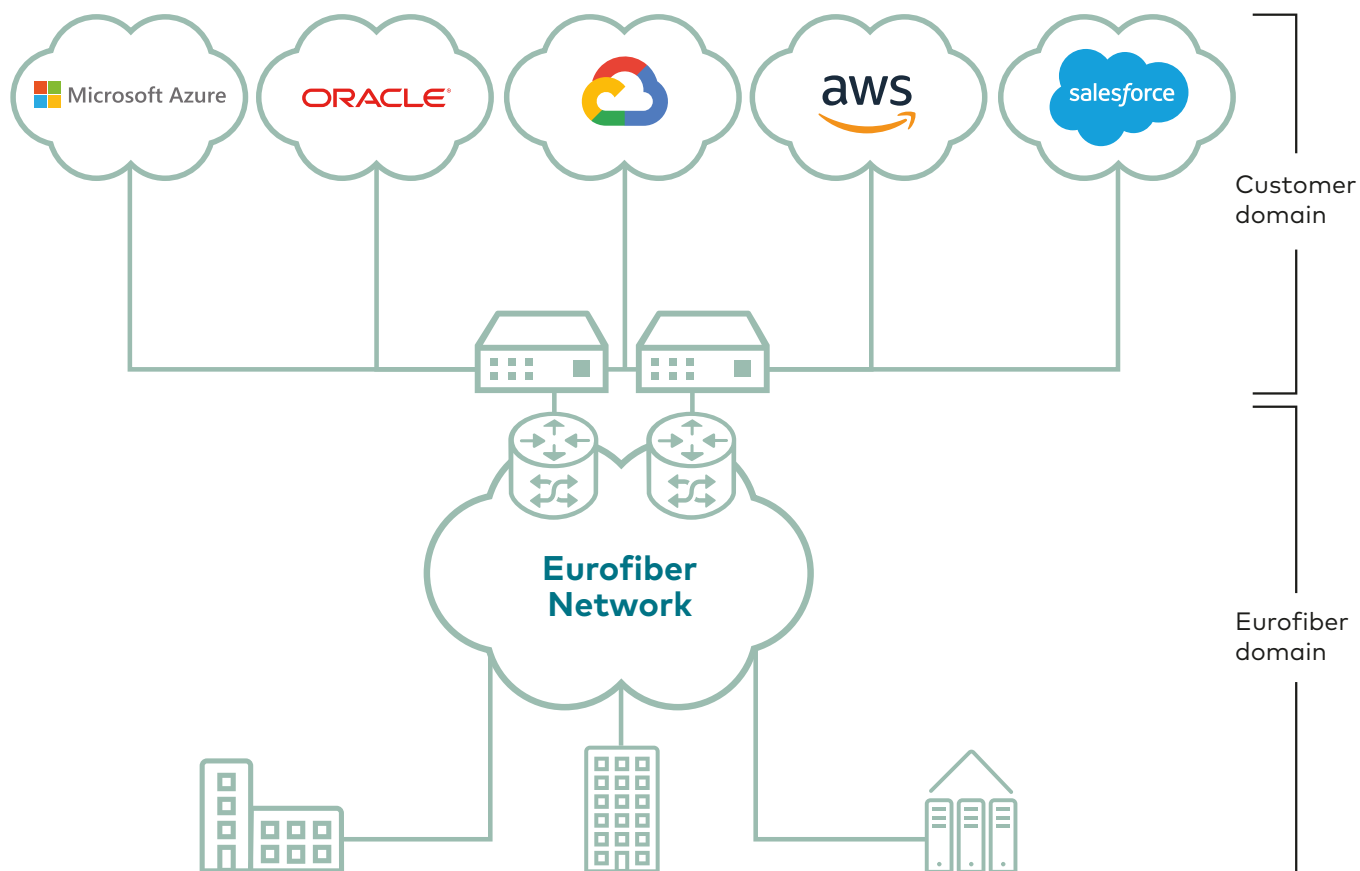

Technische specificaties

Secure Cloud Connect

Eurofiber Nederland

Safariweg 25-31
3605 MA Maarssen
+31 (0)30 242 87 00
info@eurofiber.nl

Eurofiber België

Belgicastraat 5 bus 7
Building Fountainplaza 504
1930 Zaventem
+32 (0)2 307 12 00
info@eurofiber.be