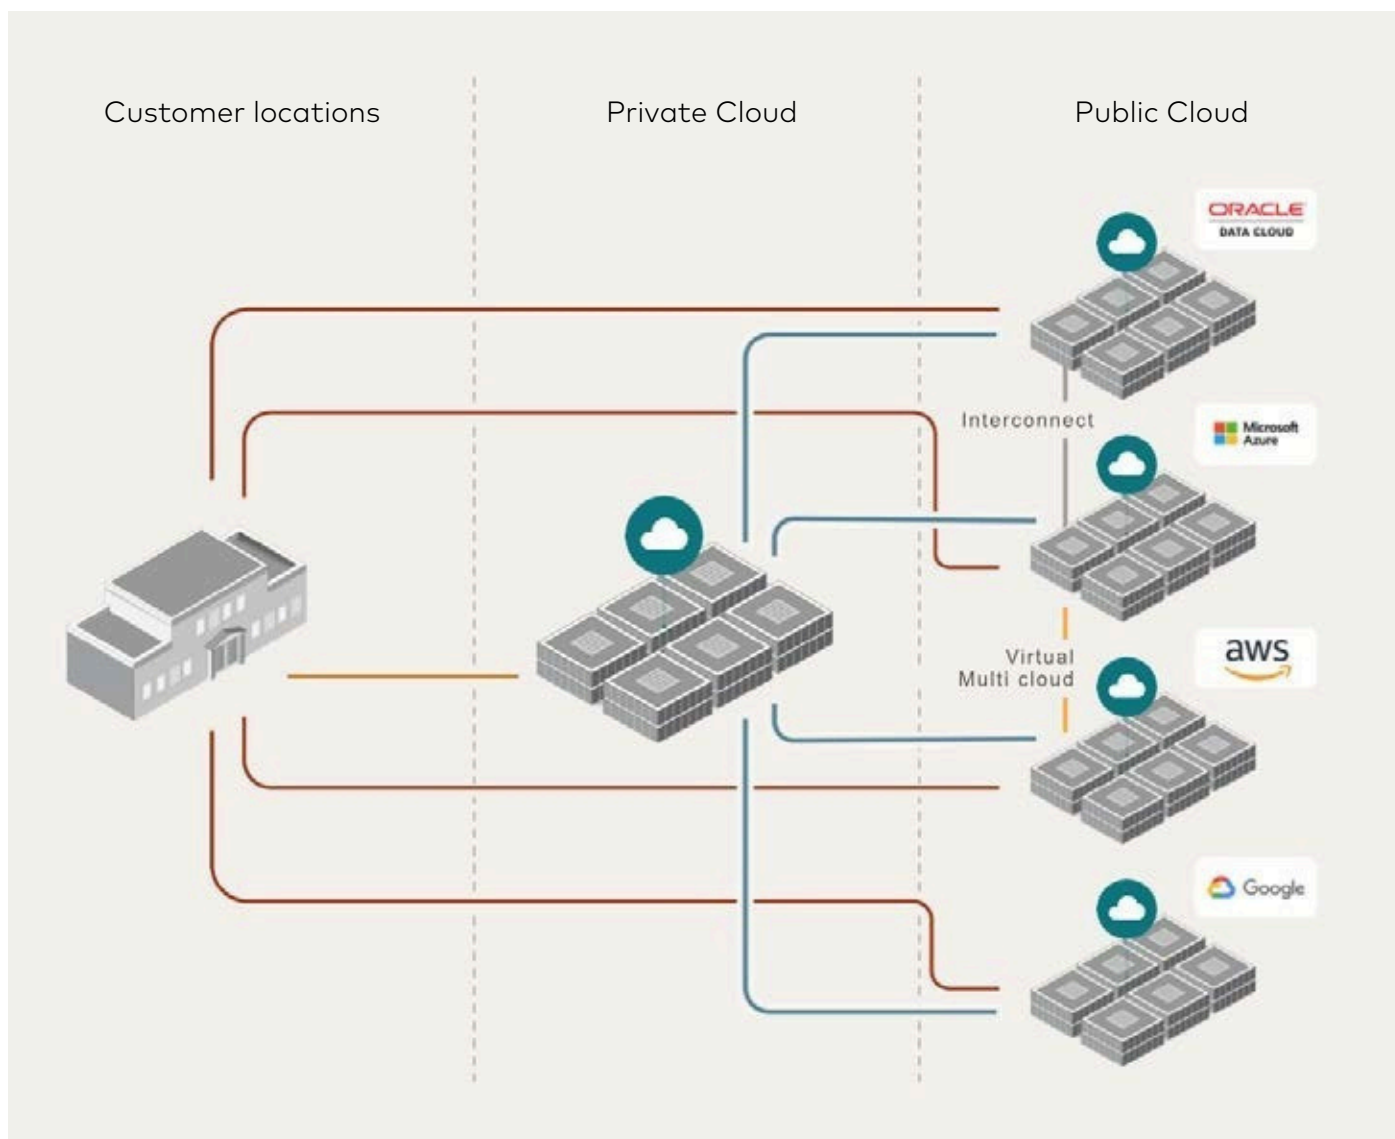

How do we connect different clouds?

- **Secure Cloud Connect**
- **Private Cloud Connect**
- **Hybrid Cloud Connect**

Eurofiber Nederland

Safariweg 25-31
3605 MA Maarssen
+31 (0)30 242 87 00
info@eurofiber.nl

Eurofiber België

Belgicastraat 5 bus 7
Building Fountainplaza 504
1930 Zaventem
+32 (0)2 307 12 00
info@eurofiber.be