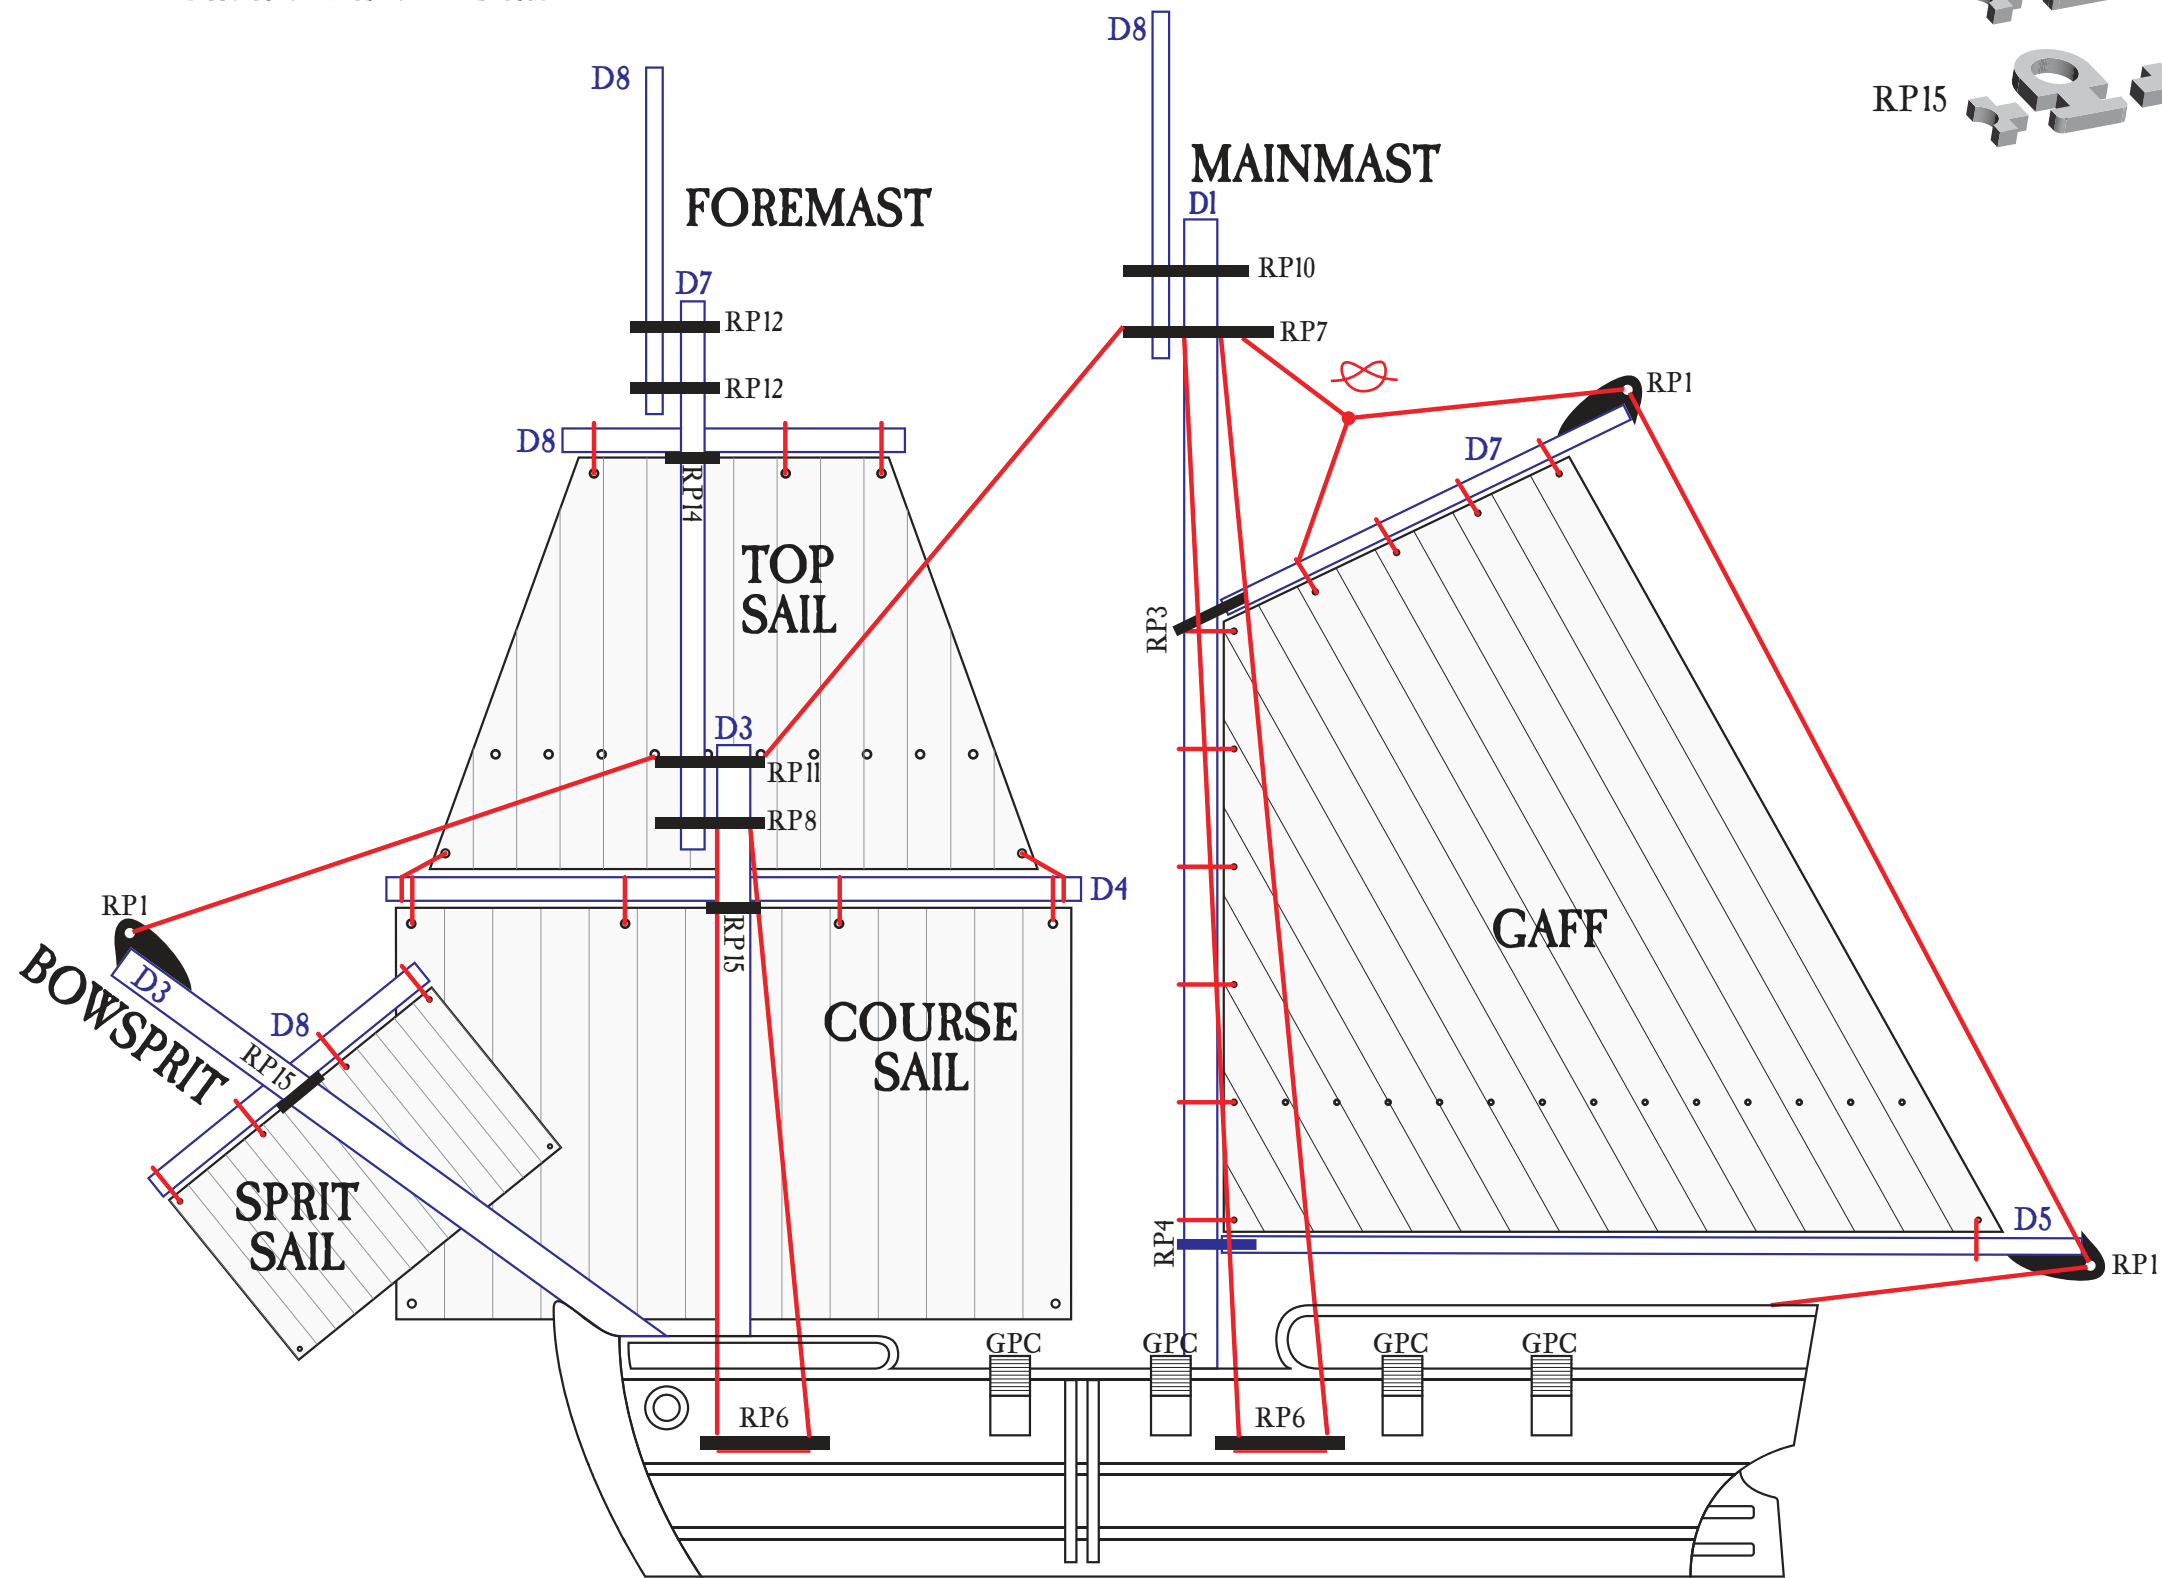

BRIGANTINE

SHIP KIT GUIDE

RP14 & RP15 ASSEMBLY

RIGGING PARTS QTY.

	RP1	3
	RP3	1
	RP4	2
	RP6	4
	RP7	1
	RP8	1
	RP10	1
	RP11	1
	RP12	2
	RP14	1
	RP15	2
	GPC	8

KNOT
 STRING
 GUN PORT COVER
 RIGGING PART
 DOWEL PART

BRIGANTINE

SHIP KIT GUIDE

Dowels

1

D1

○ 0.24 in

11 in

2

D3

○ 0.24 in

6 in

1

D4

○ 0.19 in

5.9 in

1

D5

○ 0.16 in

7.9 in

2

D7

○ 0.16 in

3.9 in

4