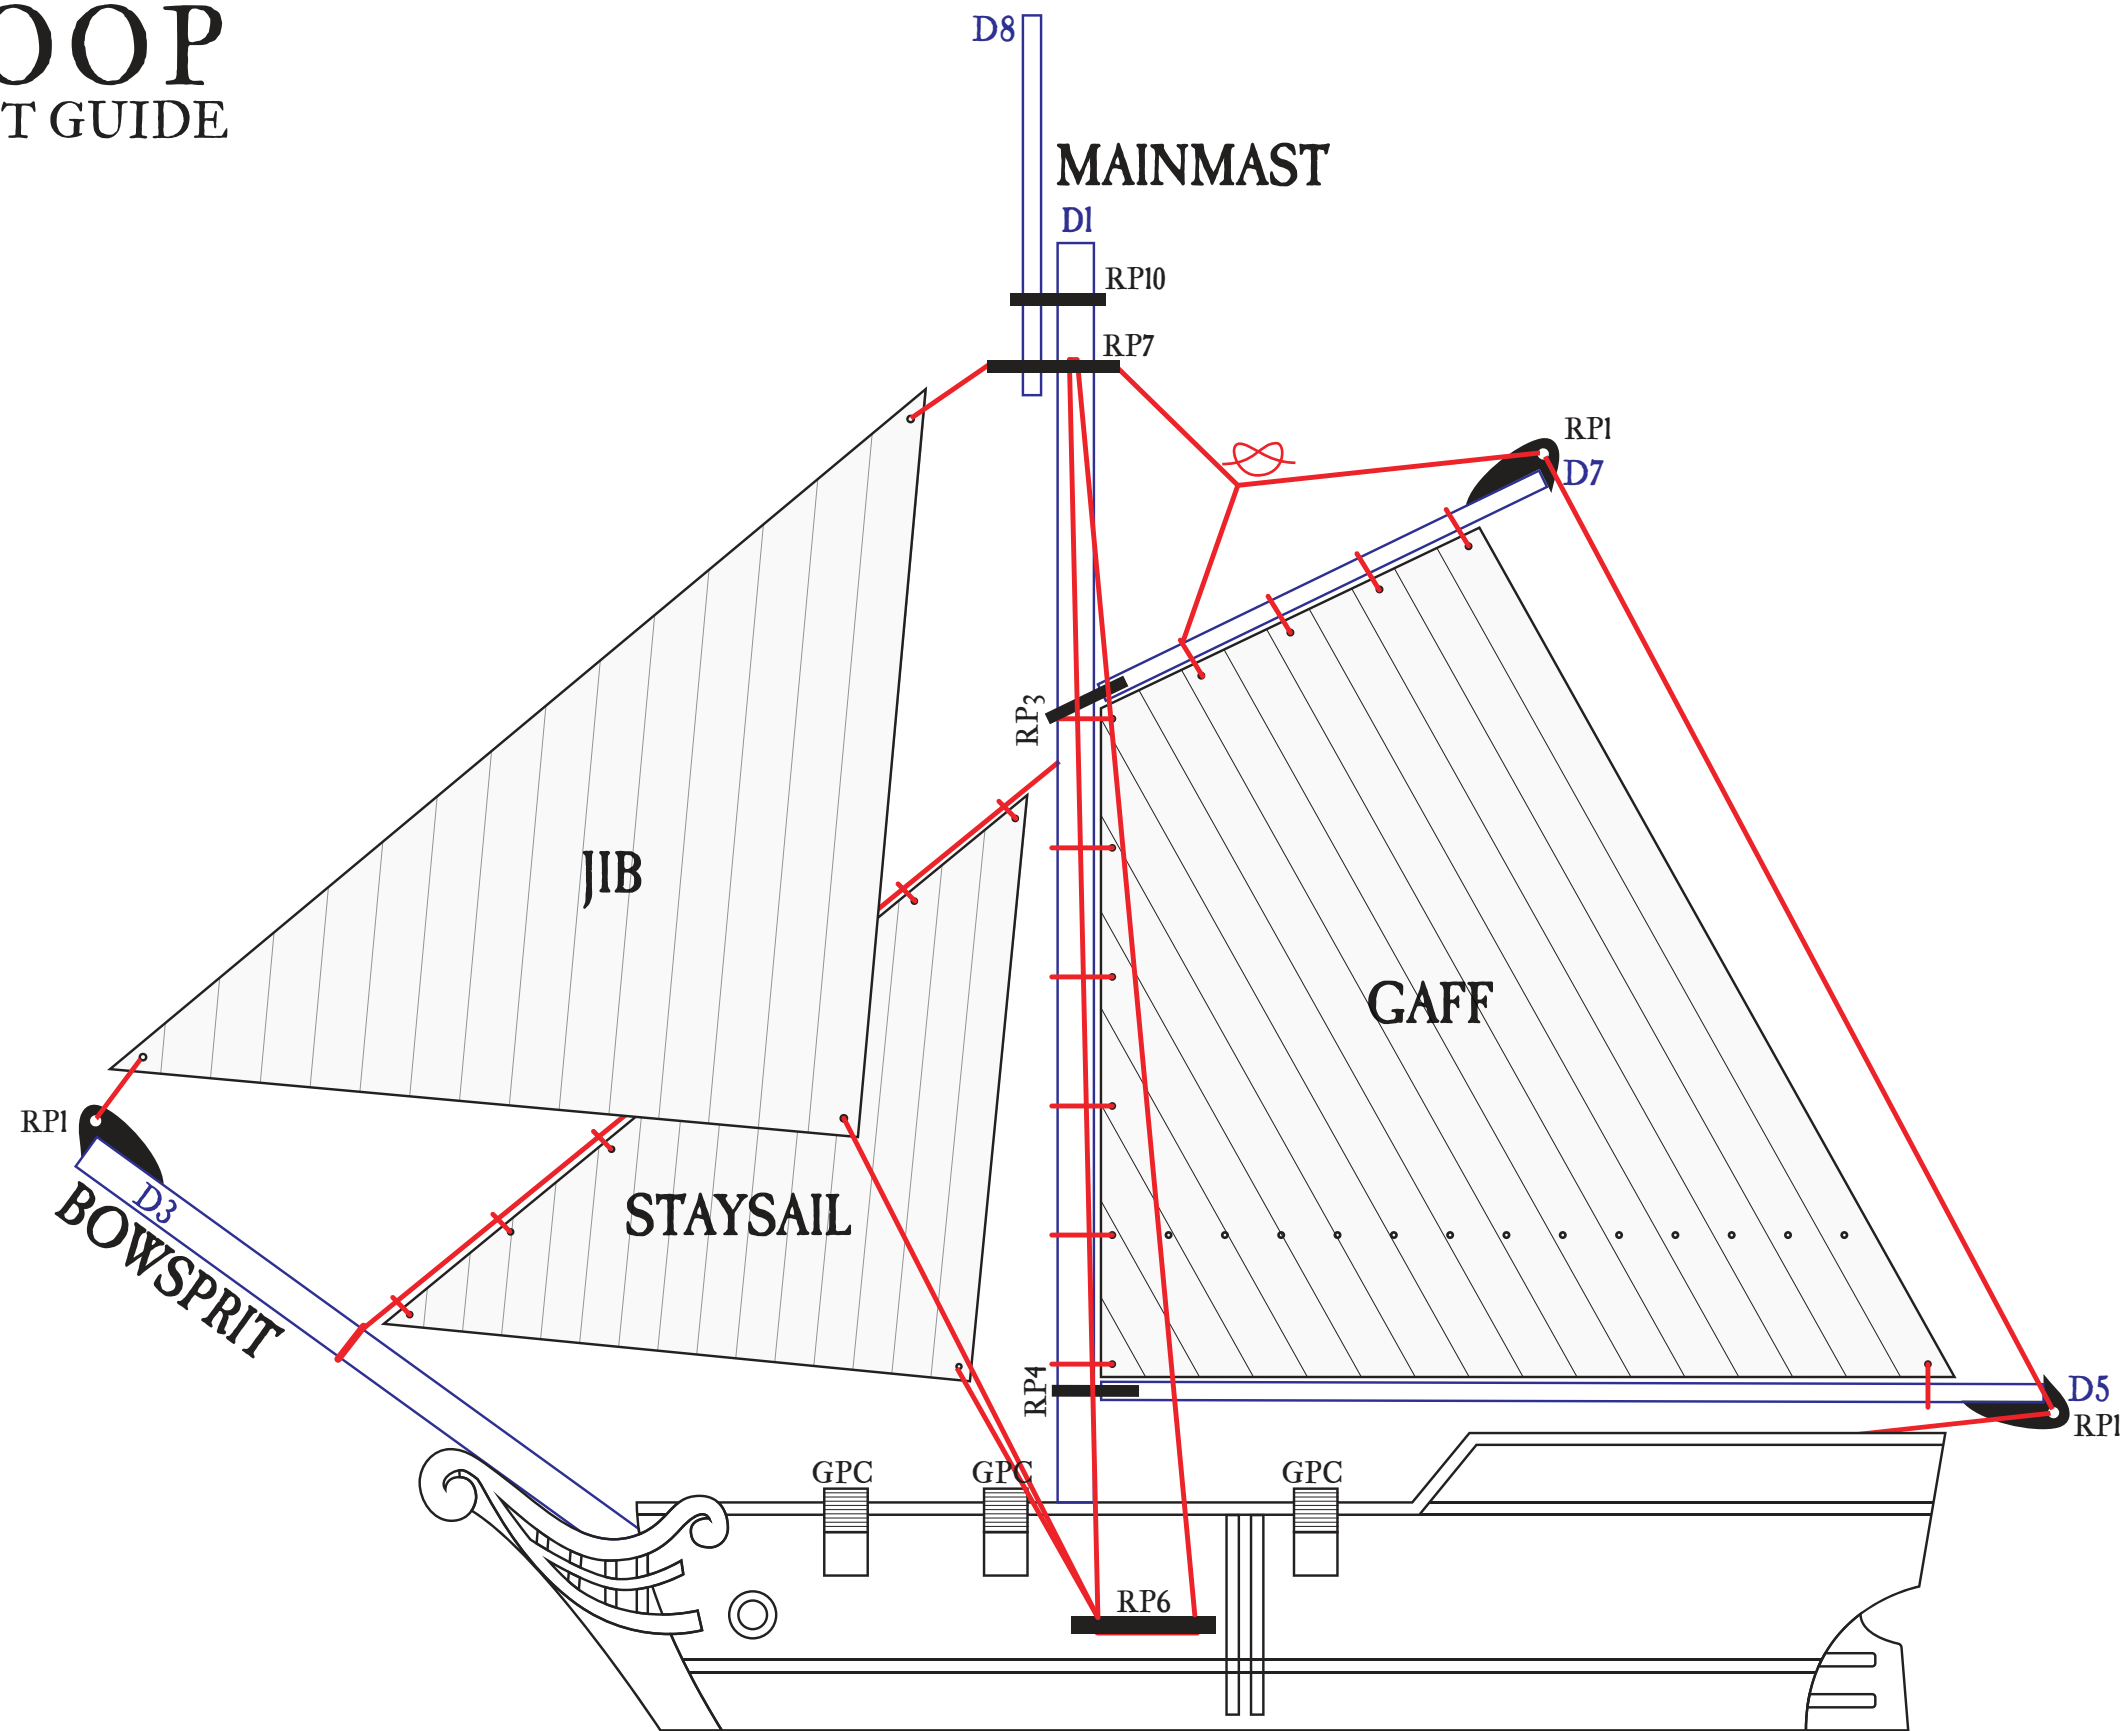

SLOOP

SHIP KIT GUIDE

 KNOT
  STRING
  GUN PORT COVER
  RIGGING PART
  DOWEL PART

RIGGING PARTS QTY.

	RP1	3
	RP3	1
	RP4	2
	RP6	2
	RP7	1
	RP10	1
	GPC	6

1
D1

○ 0.24 in

11 in

1
D3

○ 0.24 in

6 in

1
D5

○ 0.16 in

7.9 in

1
D7

○ 0.16 in

3.9 in

1
D8

○ 0.16 in

2.9 in