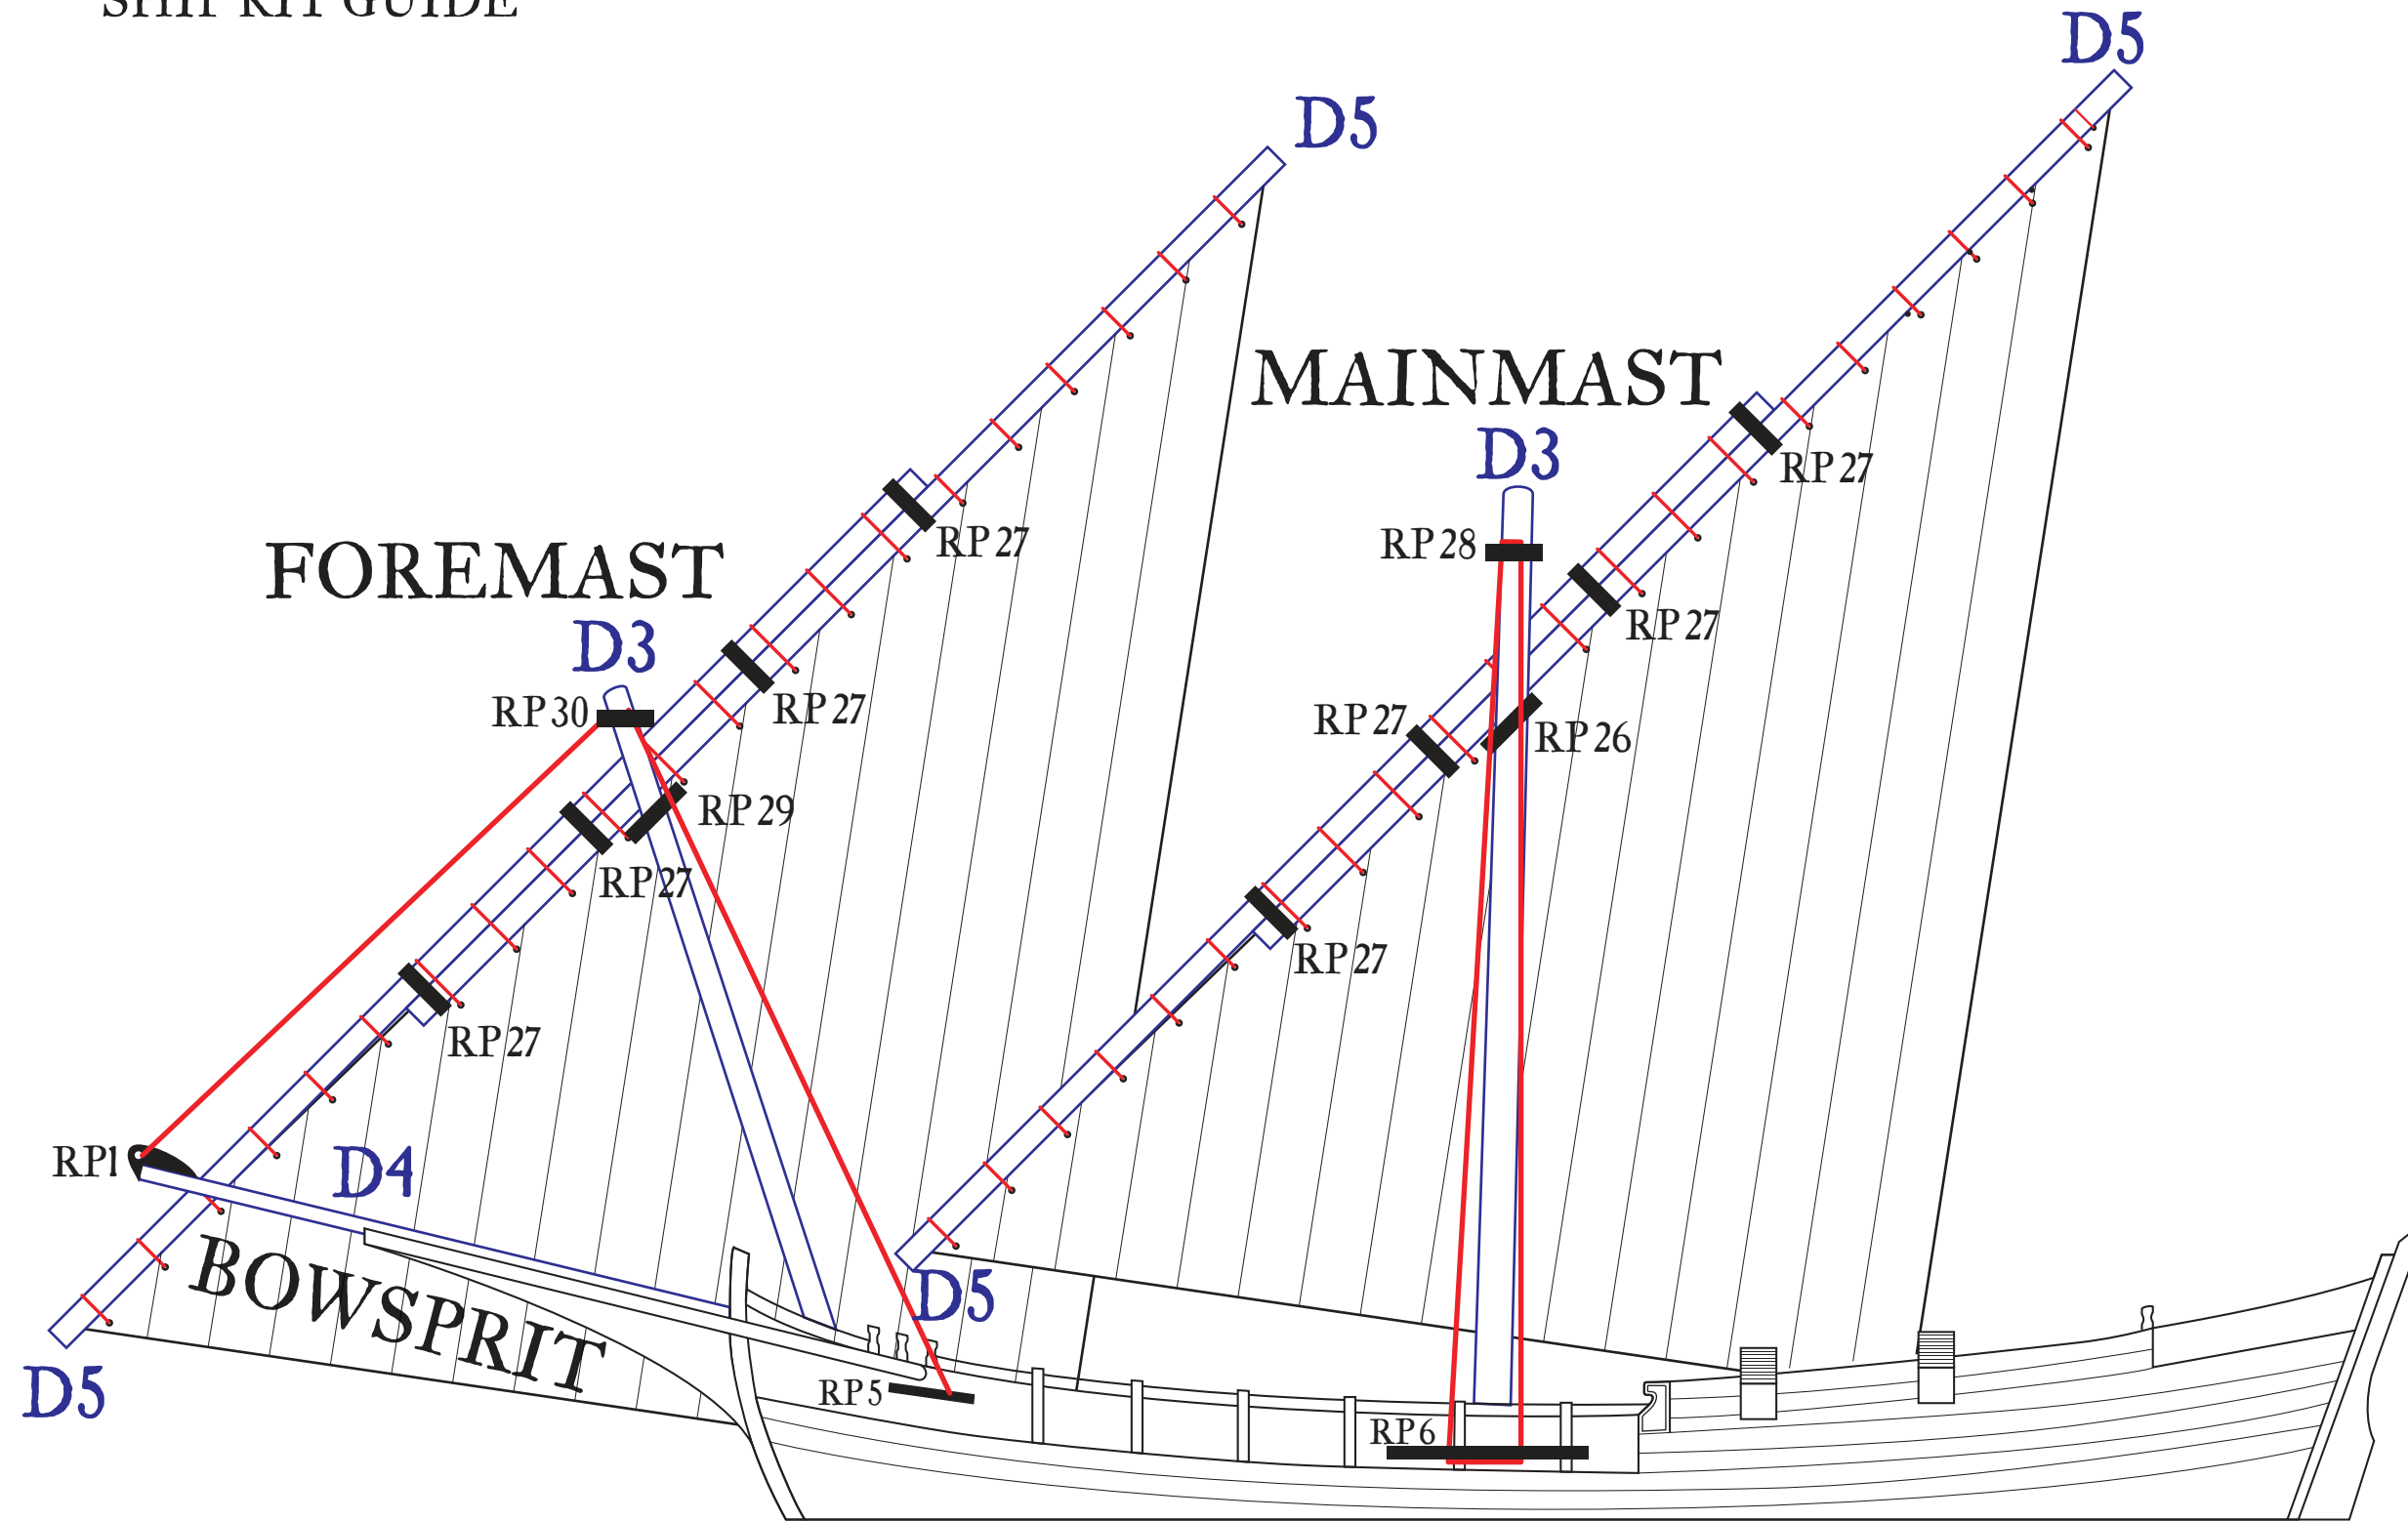

TARTANA

SHIP KIT GUIDE

— STRING ■ RIGGING PART □ DOWEL PART ▨ GUN PORT COVER

RIGGING PARTS		QTY.
	RP1	1
	RP5	2
	RP6	2
	RP26	1
	RP29	1
	RP27	8
	RP28	1
	RP30	1

2

D3

○ 0.24 in

6 in

1

D4

○ 0.19 in

5.9 in

4

D5

○ 0.16 in

7.9 in