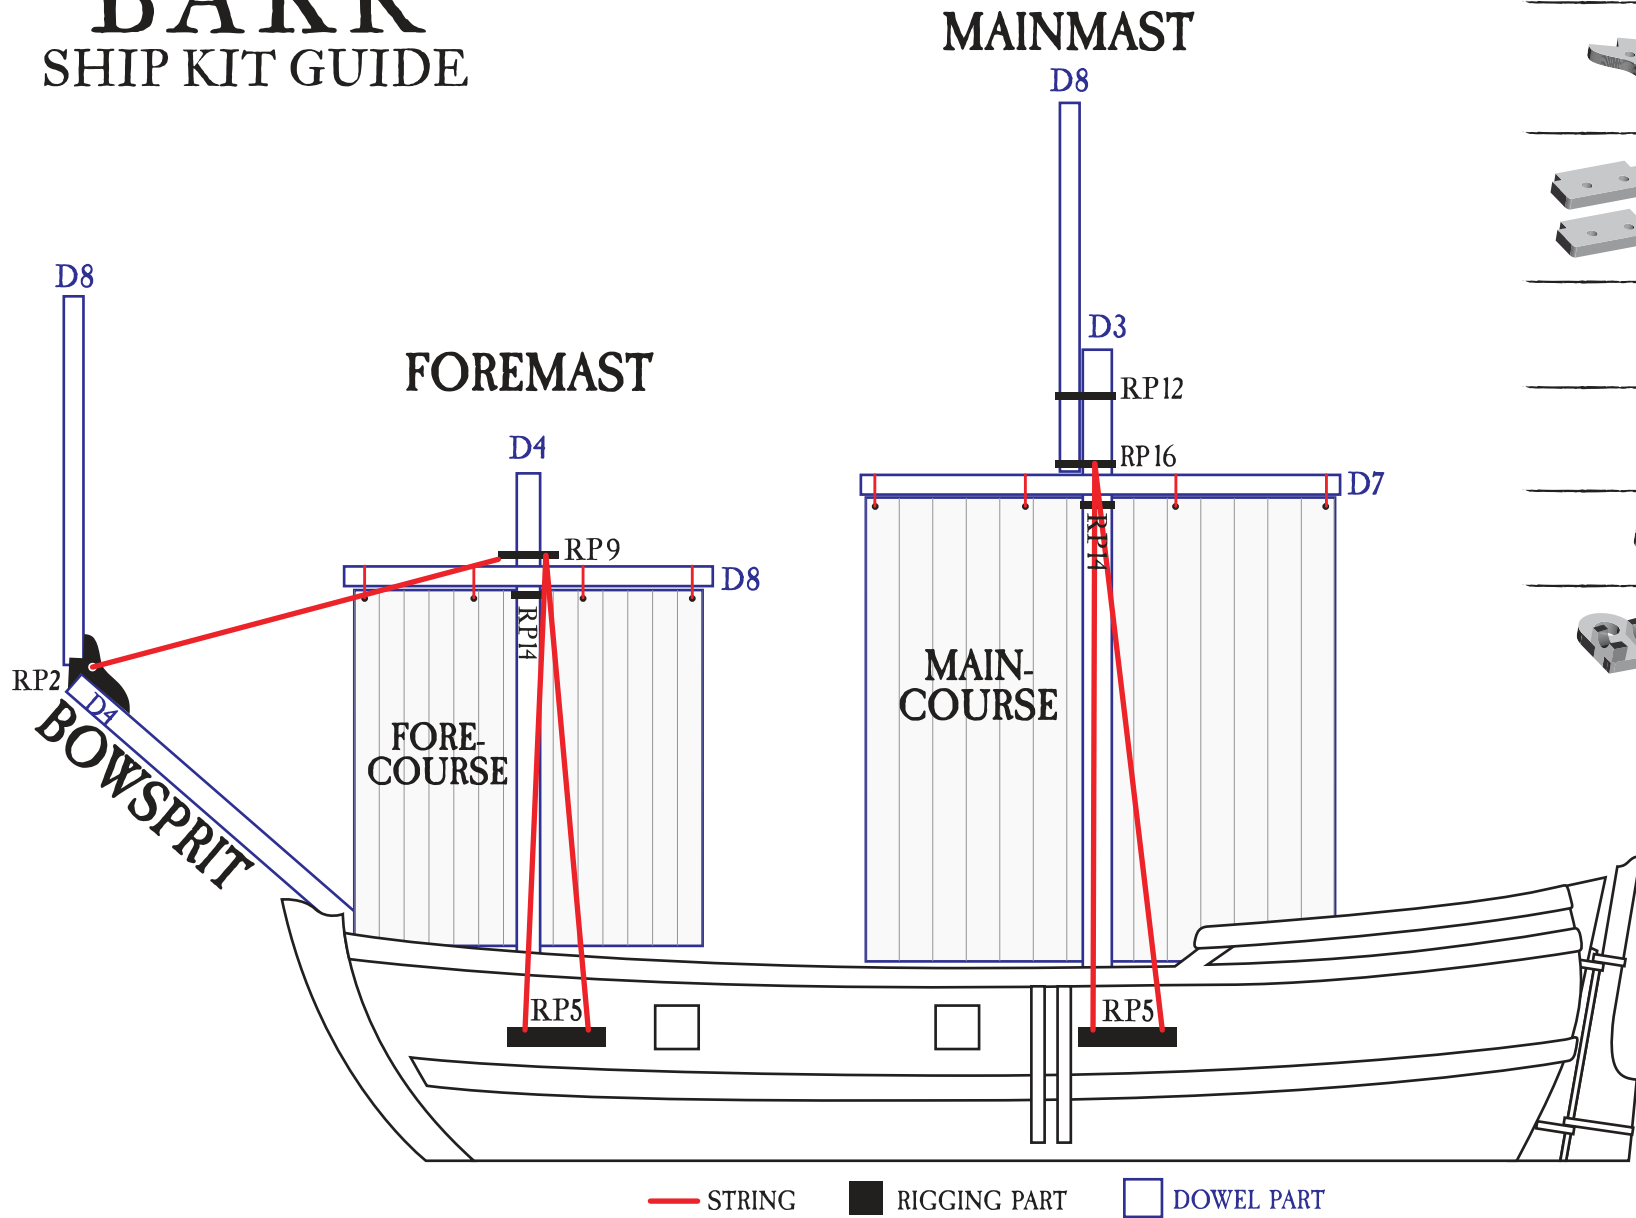

BARK

SHIP KIT GUIDE

RIGGING PARTS QTY.

	RP2	1
	RP5	4
	RP9	1
	RP16	1
	RP12	1
	RP14	2

FORE-COURSE SAIL

MAIN-COURSE SAIL

MAIN-COURSE SAIL

FORE-COURSE SAIL