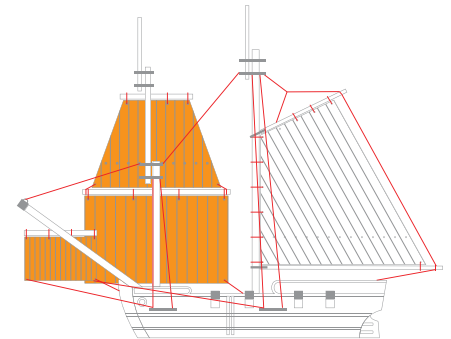

FORE-TOP SAIL

FORE-COURSE SAIL

SPRIT SAIL

BRIGANTINE

SAIL CUT-OUT

FORE-COURSE SAIL

FORE-TOP SAIL

SPRIT SAIL

BRIGANTINE
SAIL CUT-OUT

Blood & Plunder

Print Gaff's front and back pages with the double sided settings from your printer.

GAFF - FRONT

BRIGANTINE
SAIL CUT-OUT

Blood & Plunder

Print Gaff's front and back pages with the double sided settings from your printer.