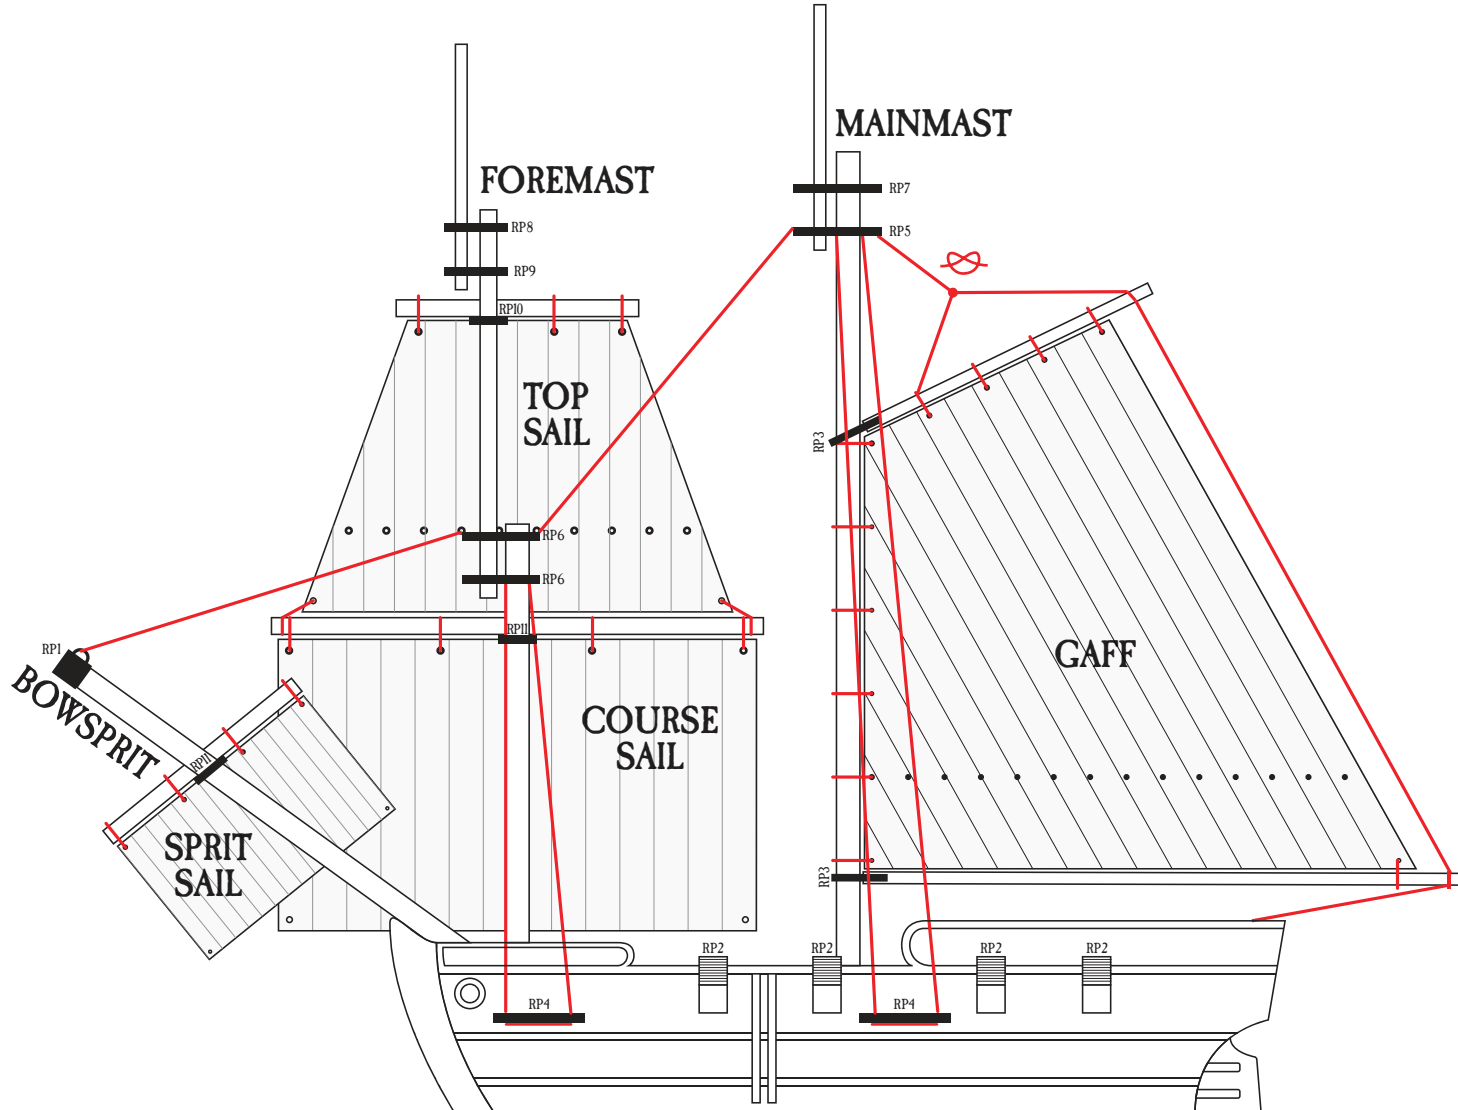

BRIGANTINE

SHIP KIT GUIDE

⊗ KNOT
 — STRING
 GUN PORT COVER
 RIGGING PART

RIGGING PARTS

QTY.

	RP1	1
	RP2	8
	RP3	2
	RP4	4
	RP5	1
	RP6	2
	RP7	1
	RP8	1
	RP9	1
	RP10	1
	RP11	2

Blood & Plunder

FIRELOCKGAMES.COM

FORE-TOP SAIL

FORE-COURSE SAIL

SPRIT SAIL

BRIGANTINE

SAIL CUT-OUT

FORE-COURSE SAIL

FORE-TOP SAIL

SPRIT SAIL

BRIGANTINE
SAIL CUT-OUT

Blood & Plunder

Print Gaff's front and back pages with the double sided settings from your printer.

GAFF - FRONT

BRIGANTINE
SAIL CUT-OUT

Blood & Plunder

Print Gaff's front and back pages with the double sided settings from your printer.

BRIGANTINE
SAIL CUT-OUT