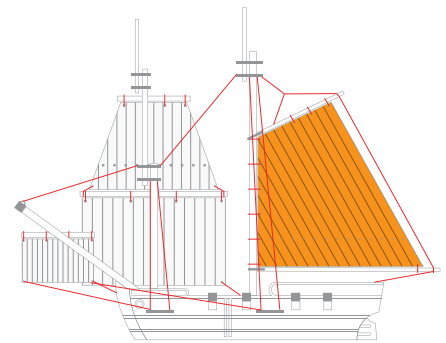

FORE-TOP SAIL

FORE-COURSE SAIL

SPRIT SAIL

BRIGANTINE

SAIL CUT-OUT

FORE-COURSE SAIL

FORE-TOP SAIL

SPRIT SAIL

BRIGANTINE
SAIL CUT-OUT

Blood & Plunder

Print Gaff's front and back pages with the double sided settings from your printer.

GAFF - FRONT

BRIGANTINE
SAIL CUT-OUT

Blood & Plunder

Print Gaff's front and back pages with the double sided settings from your printer.