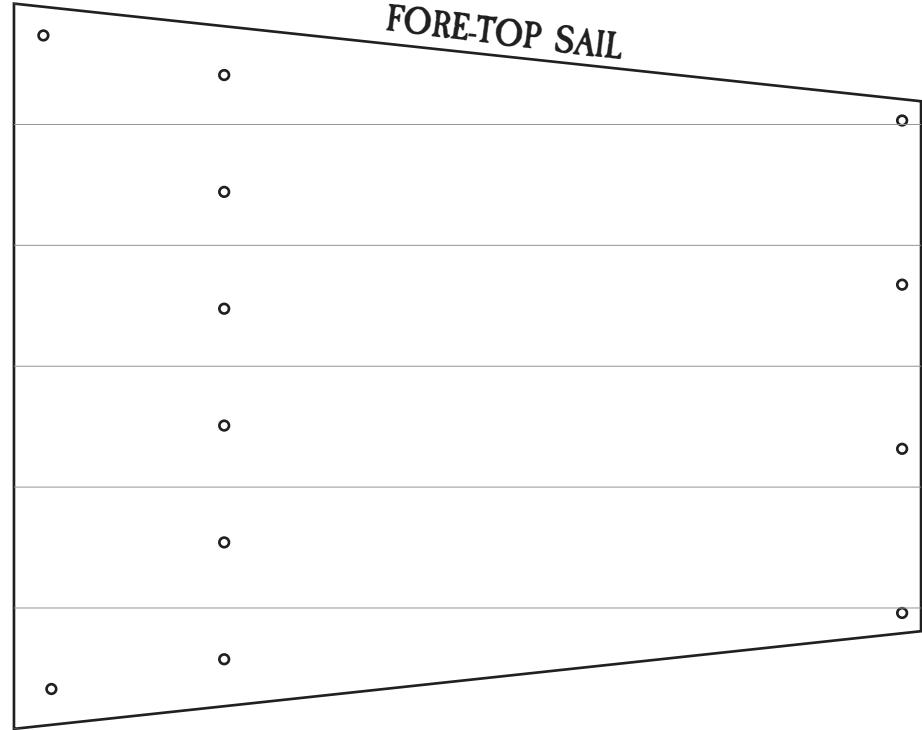

FORE-TOP SAIL

FORE-COURSE SAIL

SPRIT SAIL

BRIGANTINE

SAIL CUT-OUT

FORE-COURSE SAIL

FORE-TOP SAIL

SPRIT SAIL

BRIGANTINE
SAIL CUT-OUT

Blood & Plunder

Print Gaff's front and back pages with the double sided settings from your printer.

GAFF - FRONT

BRIGANTINE
SAIL CUT-OUT

Blood & Plunder

Print Gaff's front and back pages with the double sided settings from your printer.