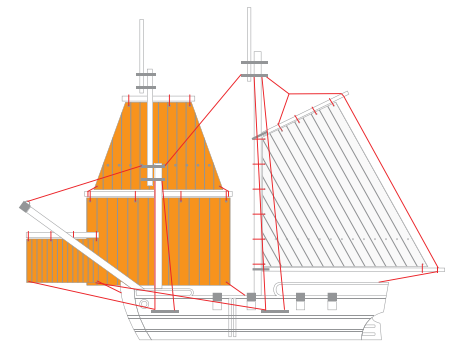

BRIGANTINE

SHIP KIT GUIDE

⊗ KNOT
 — STRING
 GUN PORT COVER
 RIGGING PART

RIGGING PARTS

QTY.

	RP1	1
	RP2	8
	RP3	2
	RP4	4
	RP5	1
	RP6	2
	RP7	1
	RP8	1
	RP9	1
	RP10	1
	RP11	2

Blood & Plunder

FIRELOCKGAMES.COM

FORE-TOP SAIL

FORE-COURSE SAIL

SPRIT SAIL

BRIGANTINE

SAIL CUT-OUT

FORE-COURSE SAIL

FORE-TOP SAIL

SPRIT SAIL