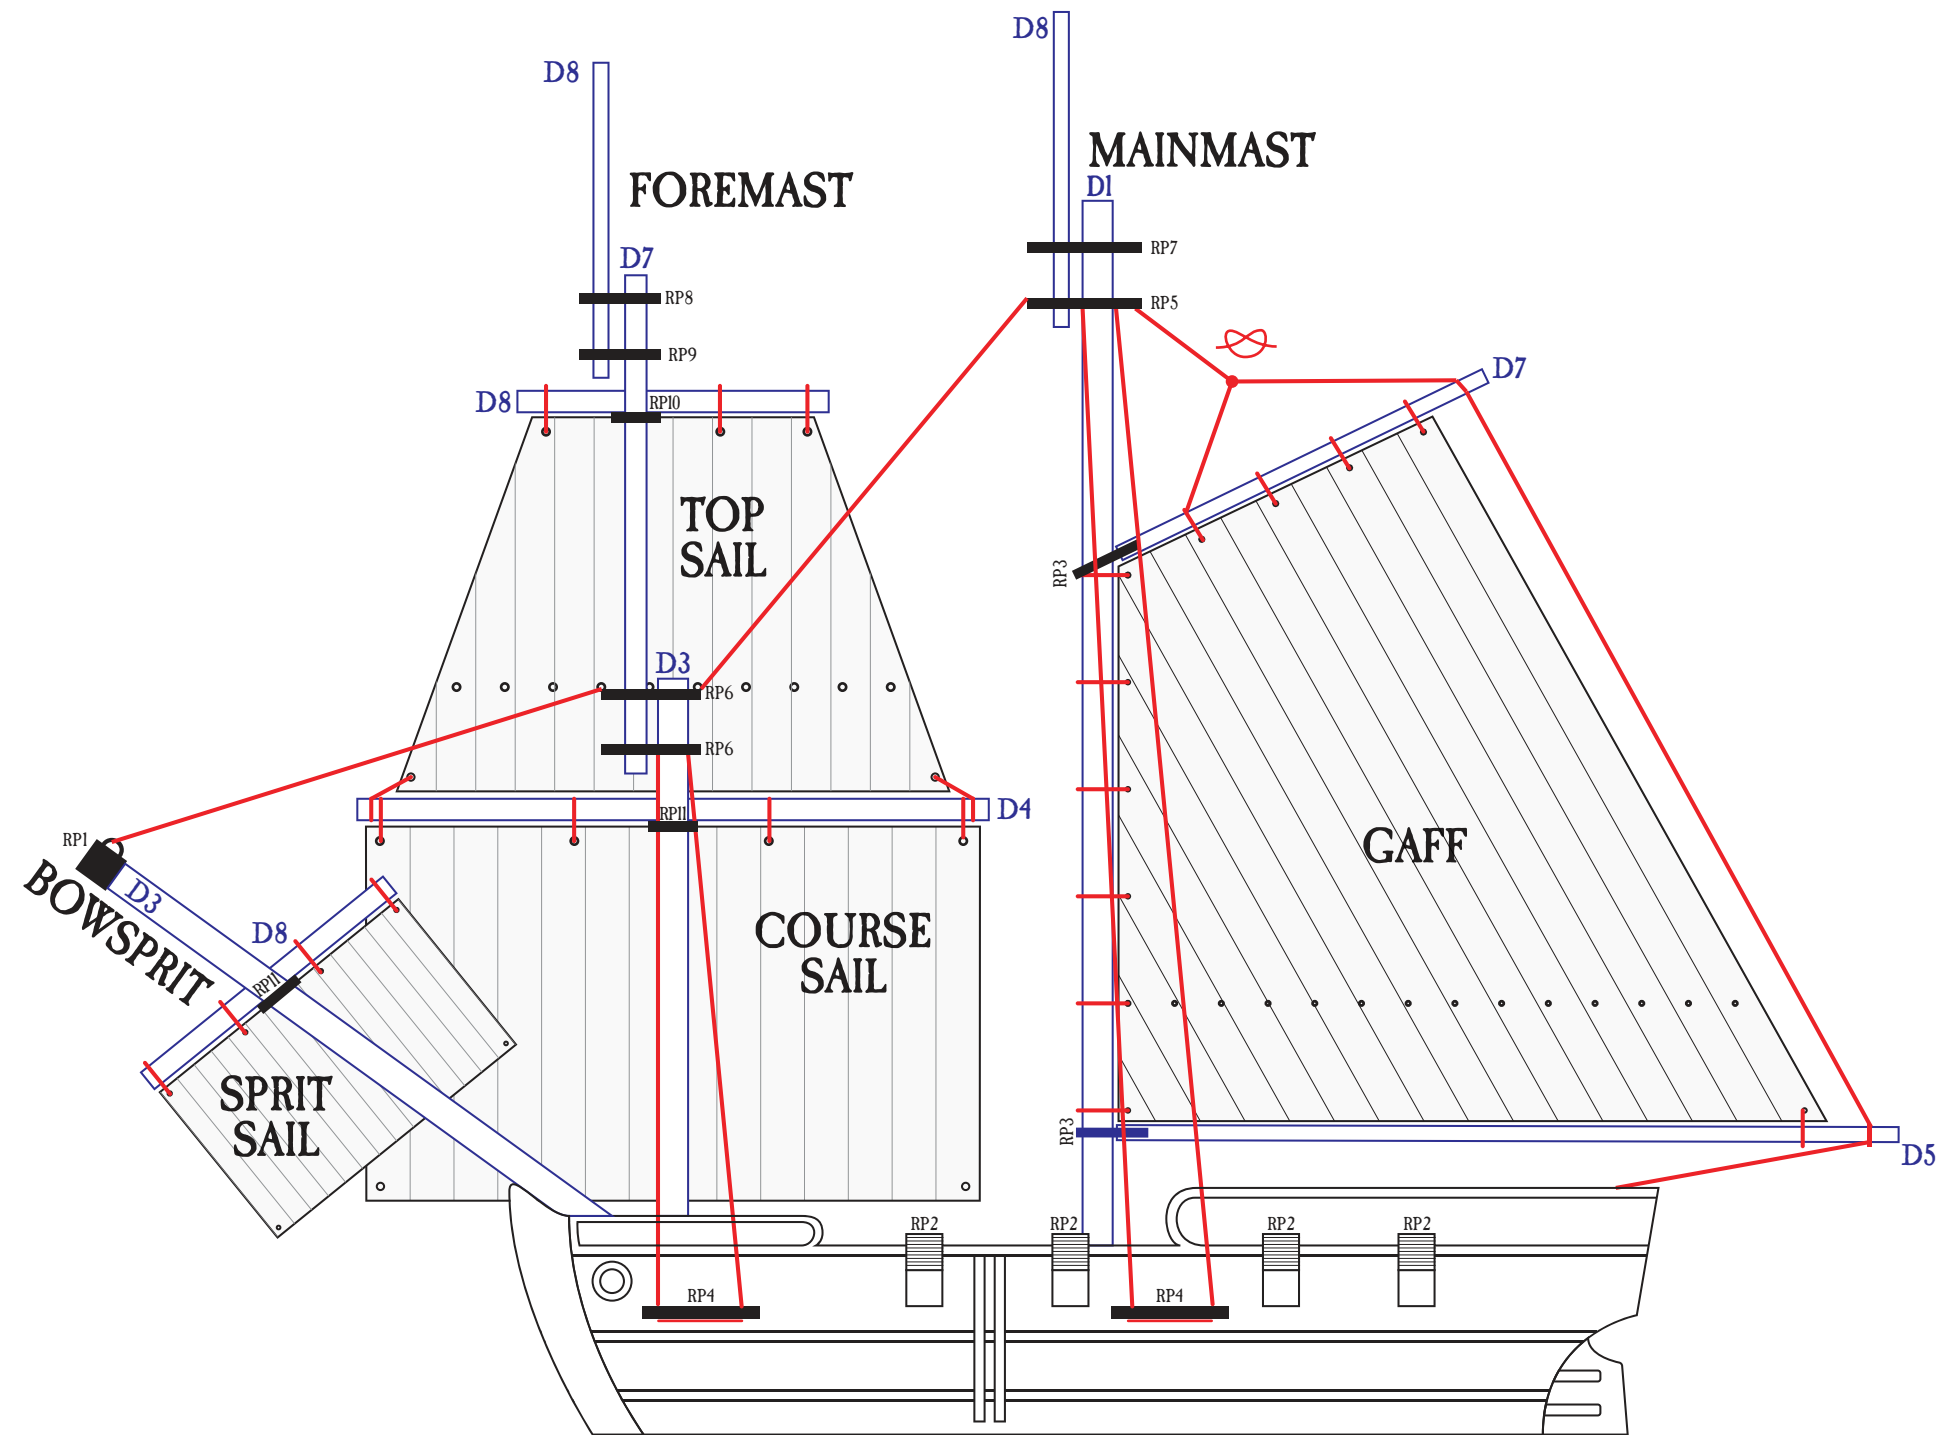

BRIGANTINE

SHIP KIT GUIDE

 KNOT
  STRING
  GUN PORT COVER
  RIGGING PART
  DOWEL PART

RIGGING PARTS QTY.

	RP1	1
	RP2	8
	RP3	2
	RP4	4
	RP5	1
	RP6	2
	RP7	1
	RP8	1
	RP9	1
	RP10	1
	RP11	2

BRIGANTINE

SHIP KIT GUIDE