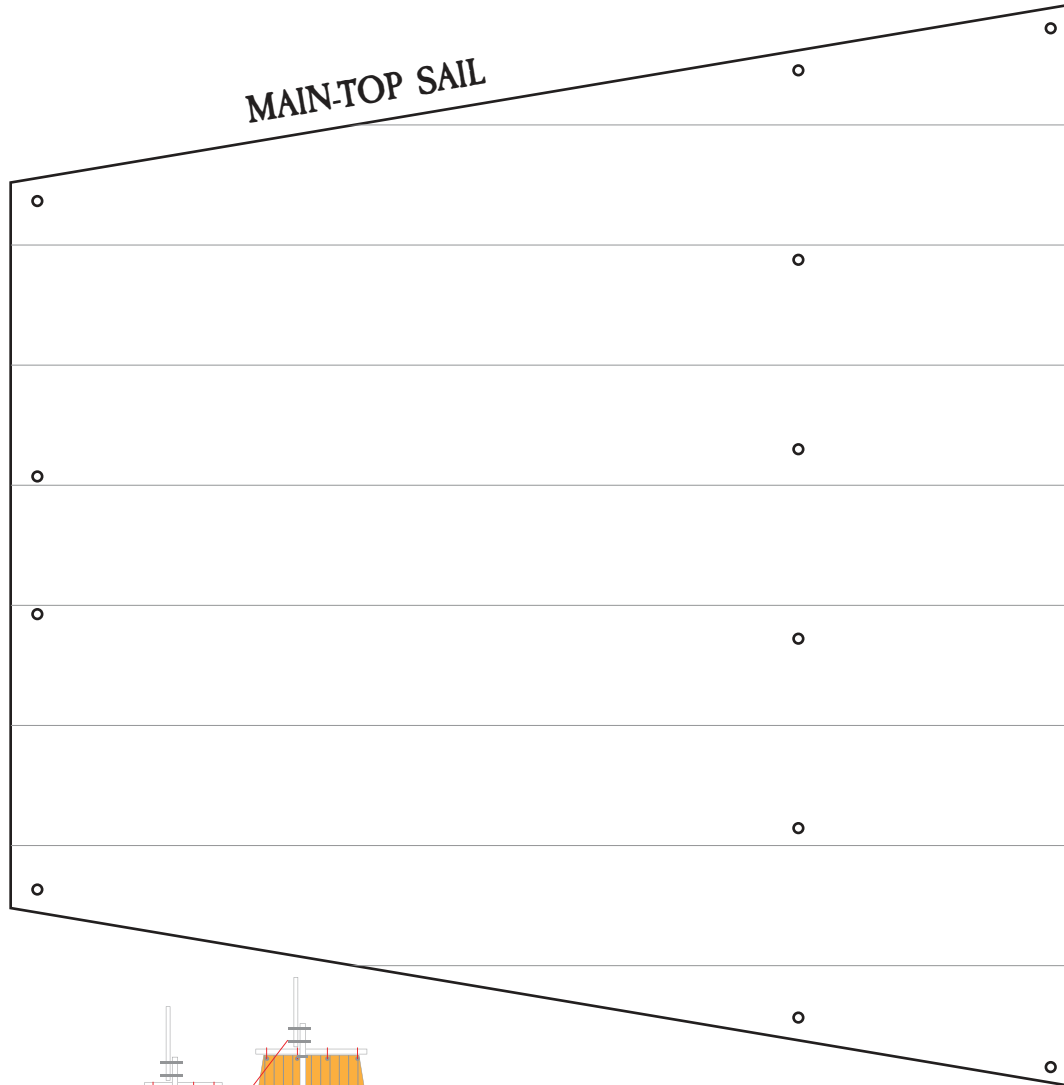

FORE-COURSE SAIL

SPRIT SAIL

LIGHT FRIGATE SAIL CUT-OUT

FORE-COURSE SAIL

FORE-TOP SAIL

SPRIT SAIL

LIGHT FRIGATE SAIL CUT-OUT

LIGHT FRIGATE SAIL CUT-OUT

MAIN-COURSE SAIL

LIGHT FRIGATE
SAIL CUT-OUT

LIGHT FRIGATE SAIL CUT-OUT

LIGHT FRIGATE SAIL CUT-OUT

Print Lateen's front and back pages with the double sided settings from your printer.