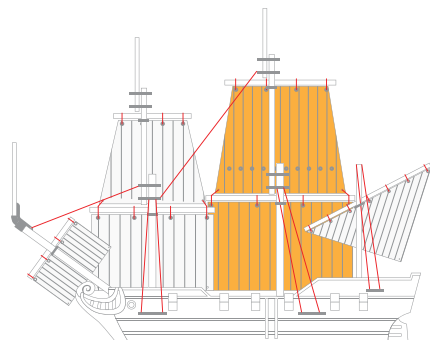

LIGHT FRIGATE

SHIP KIT GUIDE

RIGGING PARTS

QTY.

	RP15	1
	RP2	14
	RP4	4
	RP12	2
	RP6	3
	RP8	2
	RP9	2
	RP13	1
	RP10	2
	RP11	3
	RP14	1
	RP16	1

Blood & Plunder

FIRELOCKGAMES.COM

FORE-TOP SAIL

FORE-COURSE SAIL

SPRIT SAIL

LIGHT FRIGATE SAIL CUT-OUT

FORE-COURSE SAIL

FORE-TOP SAIL

SPRIT SAIL

LIGHT FRIGATE SAIL CUT-OUT

LIGHT FRIGATE SAIL CUT-OUT

MAIN-COURSE SAIL

LIGHT FRIGATE
SAIL CUT-OUT

LIGHT FRIGATE SAIL CUT-OUT

LIGHT FRIGATE SAIL CUT-OUT

Print Lateen's front and back pages with the double sided settings from your printer.