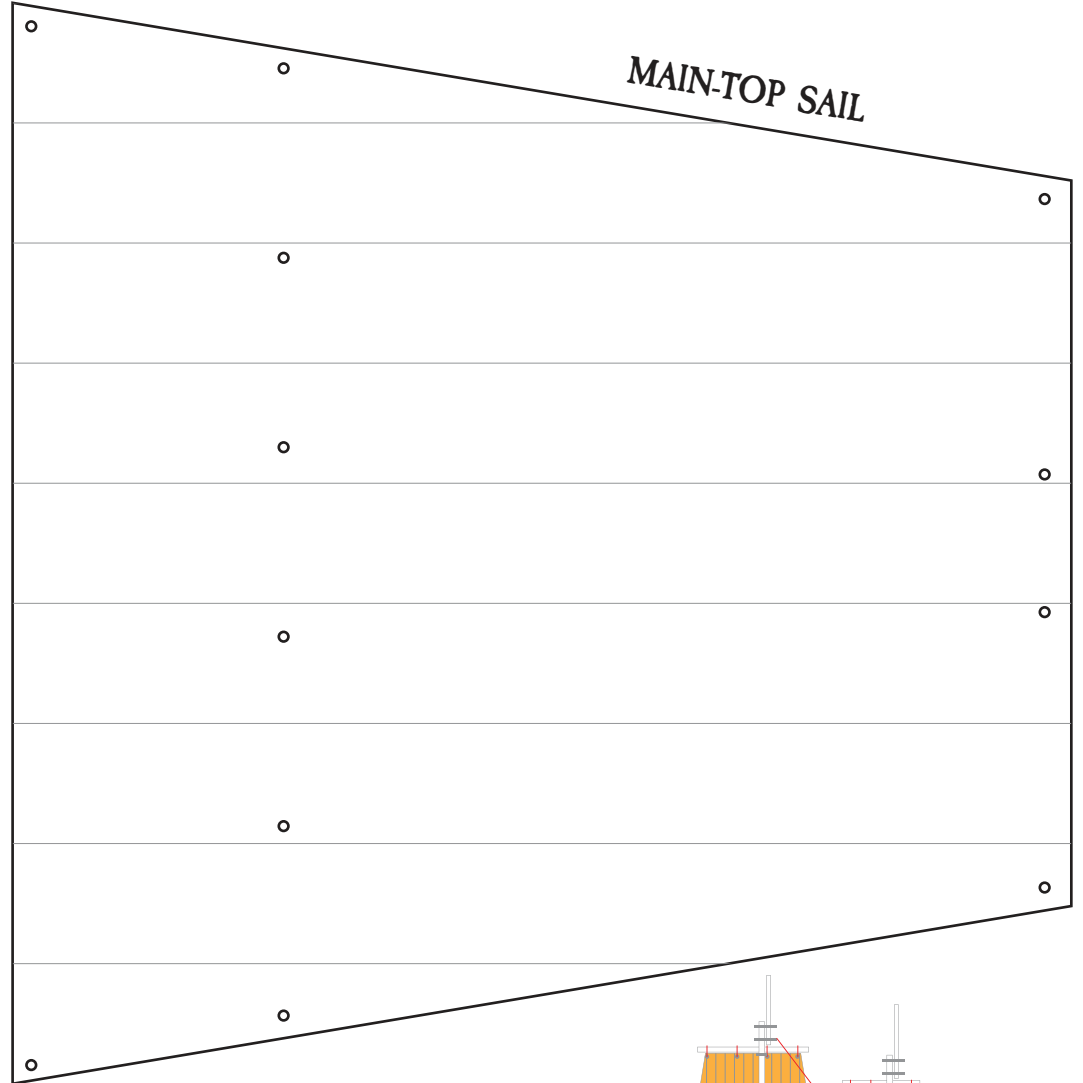

FORE-COURSE SAIL

SPRIT SAIL

LIGHT FRIGATE SAIL CUT-OUT

FORE-COURSE SAIL

FORE-TOP SAIL

SPRIT SAIL

LIGHT FRIGATE SAIL CUT-OUT

LIGHT FRIGATE SAIL CUT-OUT

MAIN-COURSE SAIL

LIGHT FRIGATE
SAIL CUT-OUT

LIGHT FRIGATE SAIL CUT-OUT

LIGHT FRIGATE SAIL CUT-OUT

Print Lateen's front and back pages with the double sided settings from your printer.