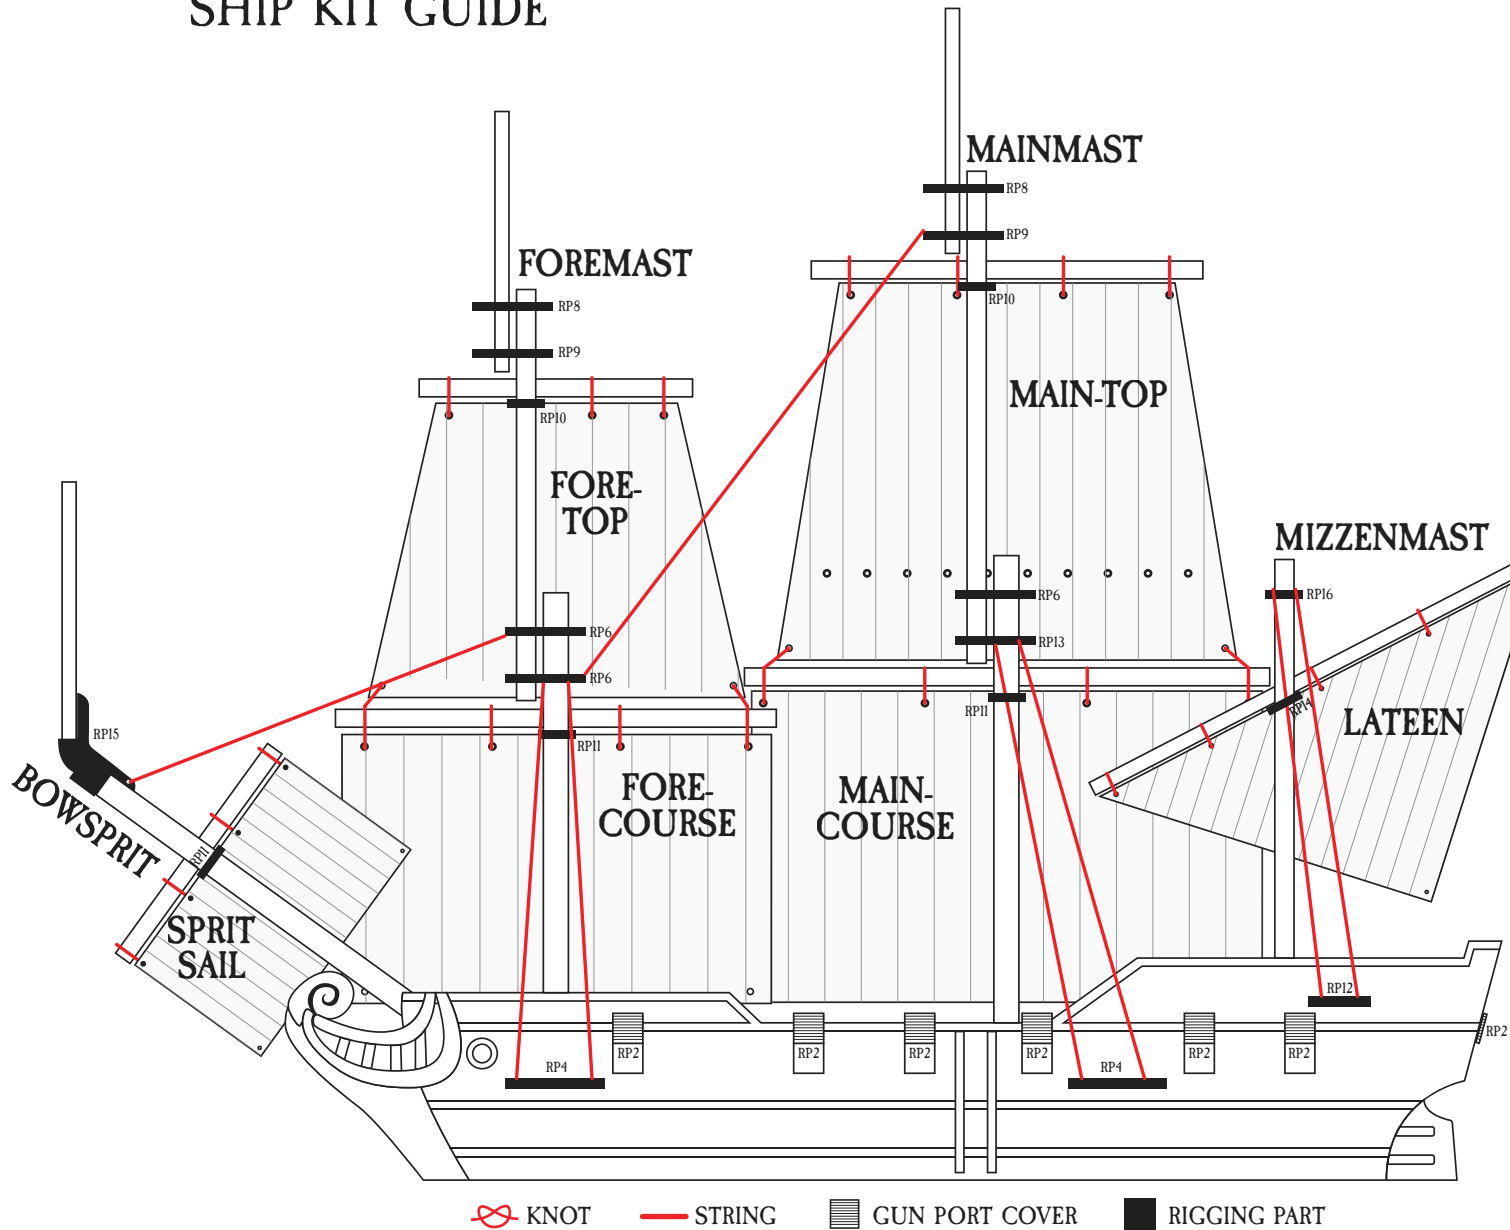

LIGHT FRIGATE

SHIP KIT GUIDE

RIGGING PARTS

QTY.

	RP15	1
	RP2	14
	RP4	4
	RP12	2
	RP6	3
	RP8	2
	RP9	2
	RP13	1
	RP10	2
	RP11	3
	RP14	1
	RP16	1

Blood & Plunder

FIRELOCKGAMES.COM

FORE-TOP SAIL

FORE-COURSE SAIL

SPRIT SAIL

LIGHT FRIGATE SAIL CUT-OUT

FORE-COURSE SAIL

FORE-TOP SAIL

SPRIT SAIL

LIGHT FRIGATE SAIL CUT-OUT

LIGHT FRIGATE SAIL CUT-OUT

MAIN-COURSE SAIL

LIGHT FRIGATE
SAIL CUT-OUT

LIGHT FRIGATE SAIL CUT-OUT

LIGHT FRIGATE SAIL CUT-OUT

Print Lateen's front and back pages with the double sided settings from your printer.