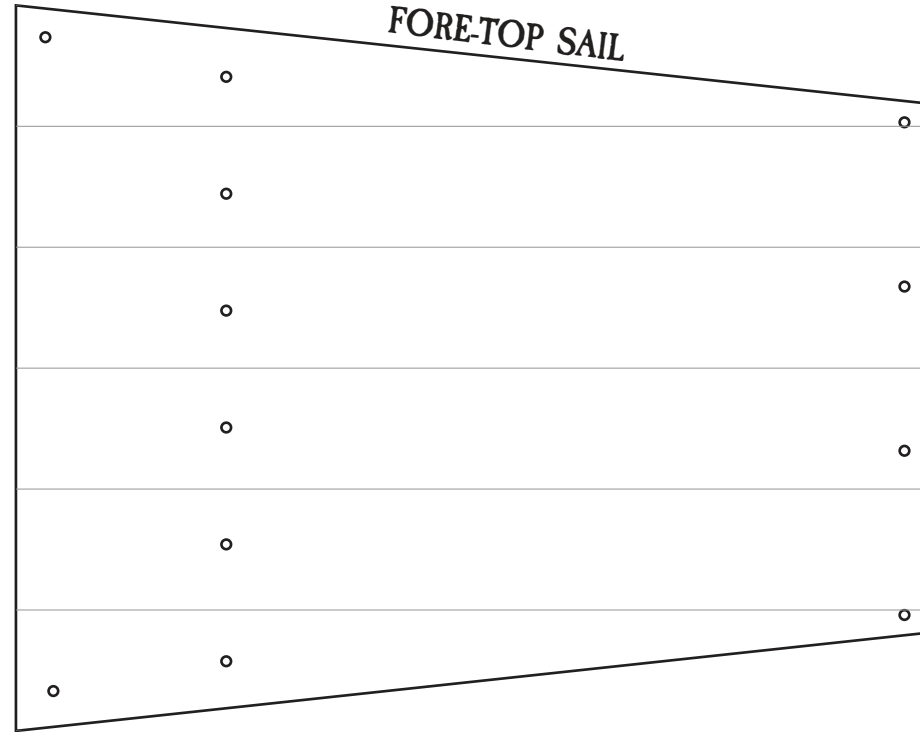

FORE-COURSE SAIL

SPRIT SAIL

LIGHT FRIGATE SAIL CUT-OUT

FORE-COURSE SAIL

FORE-TOP SAIL

SPRIT SAIL

LIGHT FRIGATE SAIL CUT-OUT

LIGHT FRIGATE SAIL CUT-OUT

MAIN-COURSE SAIL

LIGHT FRIGATE
SAIL CUT-OUT

LIGHT FRIGATE SAIL CUT-OUT

LIGHT FRIGATE SAIL CUT-OUT

Print Lateen's front and back pages with the double sided settings from your printer.