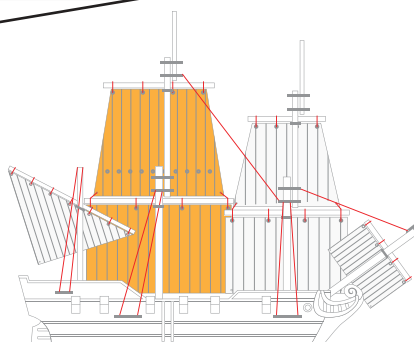

LIGHT FRIGATE

SHIP KIT GUIDE

KNOT
 STRING
 GUN PORT COVER
 RIGGING PART

RIGGING PARTS

QTY.

	RP15	1
	RP2	14
	RP4	4
	RP12	2
	RP6	3
	RP8	2
	RP9	2
	RP13	1
	RP10	2
	RP11	3
	RP14	1
	RP16	1

Blood & Plunder

FIRELOCKGAMES.COM

FORE-TOP SAIL

FORE-COURSE SAIL

SPRIT SAIL

LIGHT FRIGATE SAIL CUT-OUT

FORE-COURSE SAIL

FORE-TOP SAIL

SPRIT SAIL

LIGHT FRIGATE SAIL CUT-OUT

LIGHT FRIGATE SAIL CUT-OUT

MAIN-COURSE SAIL

LIGHT FRIGATE
SAIL CUT-OUT

LIGHT FRIGATE SAIL CUT-OUT

LIGHT FRIGATE SAIL CUT-OUT

Print Lateen's front and back pages with the double sided settings from your printer.