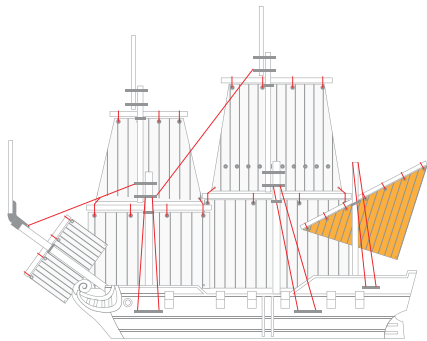

LIGHT FRIGATE

SHIP KIT GUIDE

KNOT
 STRING
 GUN PORT COVER
 RIGGING PART

RIGGING PARTS

QTY.

	RP15	1
	RP2	14
	RP4	4
	RP12	2
	RP6	3
	RP8	2
	RP9	2
	RP13	1
	RP10	2
	RP11	3
	RP14	1
	RP16	1

Blood & Plunder

FIRELOCKGAMES.COM

FORE-TOP SAIL

FORE-COURSE SAIL

SPRIT SAIL

LIGHT FRIGATE SAIL CUT-OUT

FORE-COURSE SAIL

FORE-TOP SAIL

SPRIT SAIL

LIGHT FRIGATE SAIL CUT-OUT

LIGHT FRIGATE SAIL CUT-OUT

MAIN-COURSE SAIL

LIGHT FRIGATE
SAIL CUT-OUT

LIGHT FRIGATE SAIL CUT-OUT

LIGHT FRIGATE SAIL CUT-OUT

Print Lateen's front and back pages with the double sided settings from your printer.