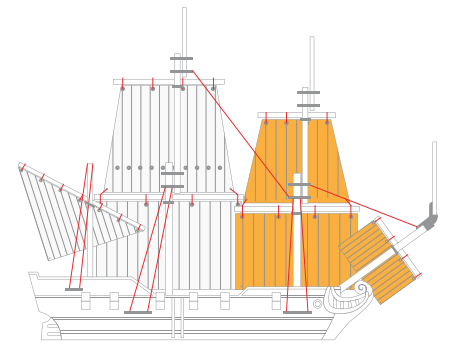

LIGHT FRIGATE

SHIP KIT GUIDE

KNOT
 STRING
 GUN PORT COVER
 RIGGING PART

RIGGING PARTS

QTY.

	RP15	1
	RP2	14
	RP4	4
	RP12	2
	RP6	3
	RP8	2
	RP9	2
	RP13	1
	RP10	2
	RP11	3
	RP14	1
	RP16	1

Blood & Plunder

FIRELOCKGAMES.COM

FORE-TOP SAIL

FORE-COURSE SAIL

SPRIT SAIL

LIGHT FRIGATE SAIL CUT-OUT

FORE-COURSE SAIL

FORE-TOP SAIL

SPRIT SAIL

LIGHT FRIGATE SAIL CUT-OUT

LIGHT FRIGATE SAIL CUT-OUT

MAIN-COURSE SAIL

LIGHT FRIGATE
SAIL CUT-OUT

LIGHT FRIGATE SAIL CUT-OUT

LIGHT FRIGATE SAIL CUT-OUT

Print Lateen's front and back pages with the double sided settings from your printer.