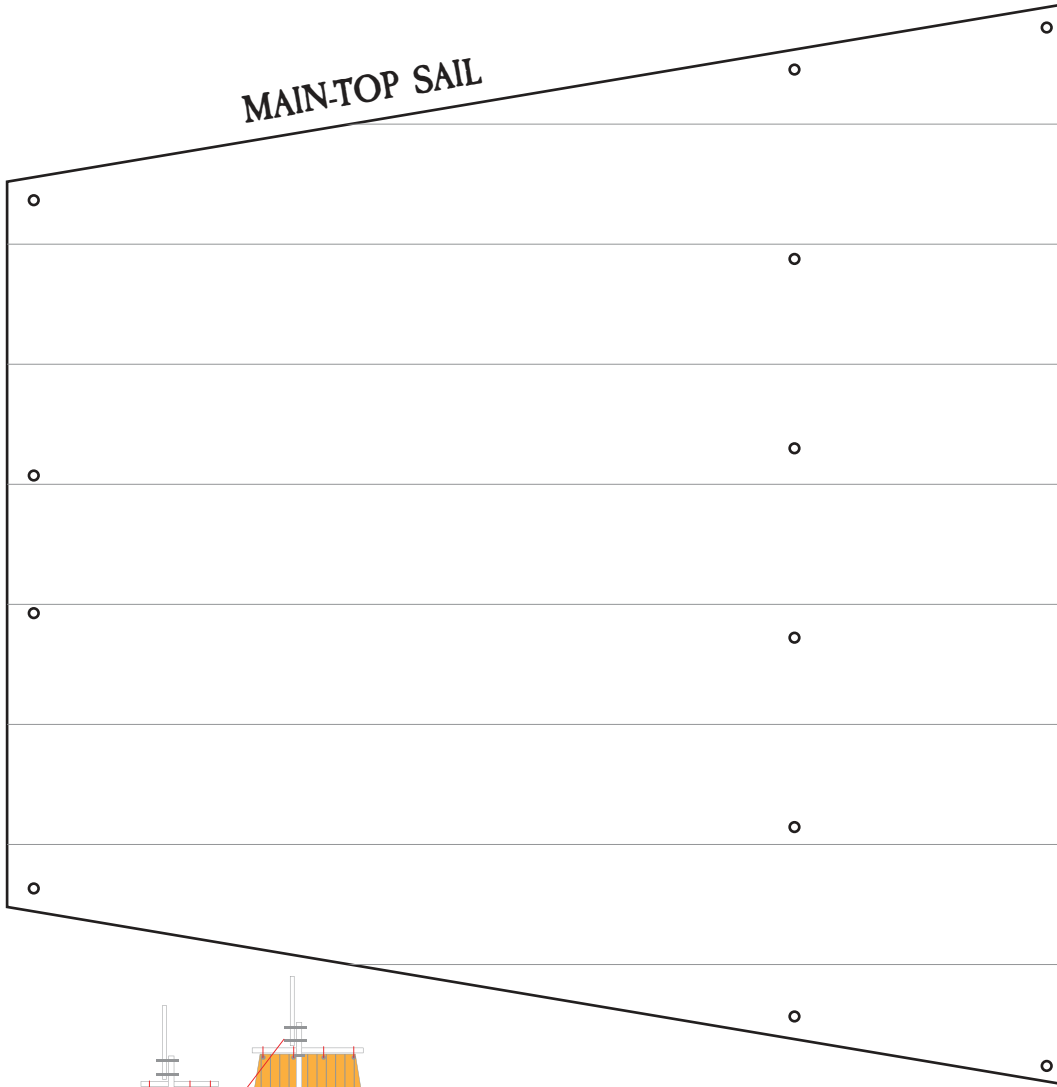

FORE-TOP SAIL

FORE-COURSE SAIL

SPRIT SAIL

LIGHT FRIGATE SAIL CUT-OUT

FORE-COURSE SAIL

FORE-TOP SAIL

SPRIT SAIL

LIGHT FRIGATE SAIL CUT-OUT

LIGHT FRIGATE SAIL CUT-OUT

MAIN-COURSE SAIL

LIGHT FRIGATE
SAIL CUT-OUT

LIGHT FRIGATE SAIL CUT-OUT

LIGHT FRIGATE SAIL CUT-OUT

Print Lateen's front and back pages with the double sided settings from your printer.