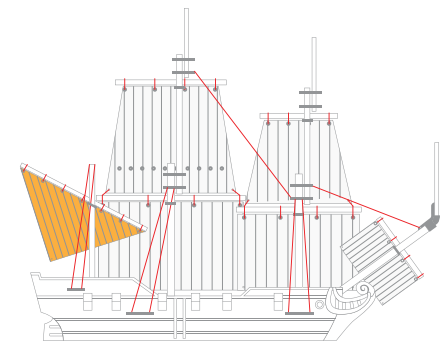

LIGHT FRIGATE

SHIP KIT GUIDE

KNOT
 STRING
 GUN PORT COVER
 RIGGING PART

RIGGING PARTS

QTY.

	RP15	1
	RP2	14
	RP4	4
	RP12	2
	RP6	3
	RP8	2
	RP9	2
	RP13	1
	RP10	2
	RP11	3
	RP14	1
	RP16	1

Blood & Plunder

FIRELOCKGAMES.COM

FORE-TOP SAIL

FORE-COURSE SAIL

SPRIT SAIL

LIGHT FRIGATE SAIL CUT-OUT

FORE-COURSE SAIL

FORE-TOP SAIL

SPRIT SAIL

LIGHT FRIGATE SAIL CUT-OUT

LIGHT FRIGATE SAIL CUT-OUT

MAIN-COURSE SAIL

LIGHT FRIGATE
SAIL CUT-OUT

LIGHT FRIGATE SAIL CUT-OUT

LIGHT FRIGATE SAIL CUT-OUT

Print Lateen's front and back pages with the double sided settings from your printer.