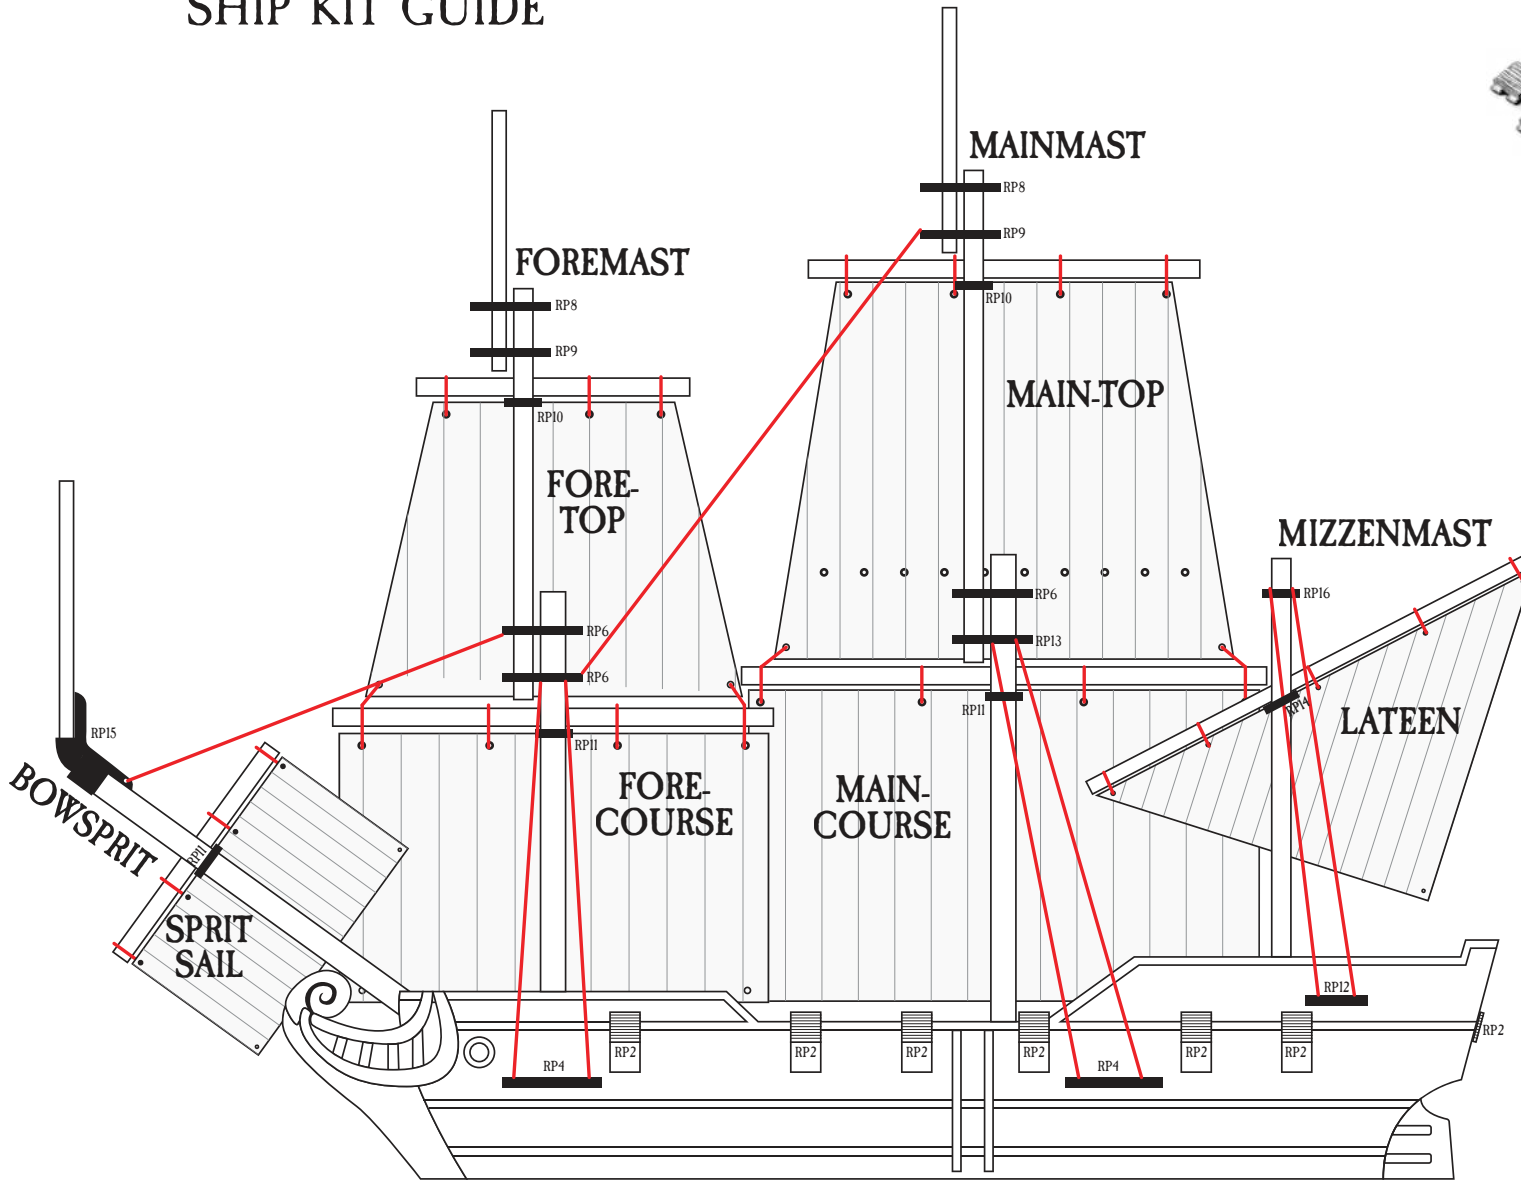

LIGHT FRIGATE

SHIP KIT GUIDE

KNOT
 STRING
 GUN PORT COVER
 RIGGING PART

RIGGING PARTS

QTY.

	RP15	1
	RP2	14
	RP4	4
	RP12	2
	RP6	3
	RP8	2
	RP9	2
	RP13	1
	RP10	2
	RP11	3
	RP14	1
	RP16	1

Blood & Plunder

FIRELOCKGAMES.COM

FORE-TOP SAIL

FORE-COURSE SAIL

SPRIT SAIL

LIGHT FRIGATE SAIL CUT-OUT

FORE-COURSE SAIL

FORE-TOP SAIL

SPRIT SAIL

LIGHT FRIGATE SAIL CUT-OUT

LIGHT FRIGATE SAIL CUT-OUT

MAIN-COURSE SAIL

LIGHT FRIGATE
SAIL CUT-OUT

LIGHT FRIGATE SAIL CUT-OUT

LIGHT FRIGATE SAIL CUT-OUT

Print Lateen's front and back pages with the double sided settings from your printer.