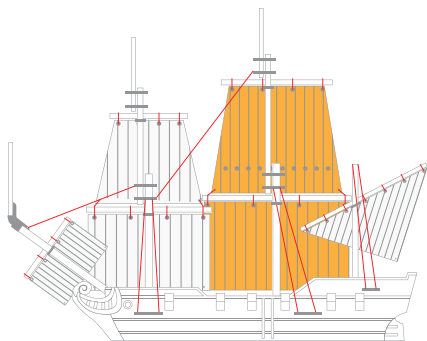

LIGHT FRIGATE

SHIP KIT GUIDE

KNOT
 STRING
 GUN PORT COVER
 RIGGING PART

RIGGING PARTS

QTY.

	RP15	1
	RP2	14
	RP4	4
	RP12	2
	RP6	3
	RP8	2
	RP9	2
	RP13	1
	RP10	2
	RP11	3
	RP14	1
	RP16	1

Blood & Plunder

FIRELOCKGAMES.COM

FORE-TOP SAIL

FORE-COURSE SAIL

SPRIT SAIL

LIGHT FRIGATE SAIL CUT-OUT

FORE-COURSE SAIL

FORE-TOP SAIL

SPRIT SAIL

LIGHT FRIGATE SAIL CUT-OUT

LIGHT FRIGATE SAIL CUT-OUT

MAIN-COURSE SAIL

LIGHT FRIGATE
SAIL CUT-OUT

LIGHT FRIGATE SAIL CUT-OUT

LIGHT FRIGATE SAIL CUT-OUT

Print Lateen's front and back pages with the double sided settings from your printer.