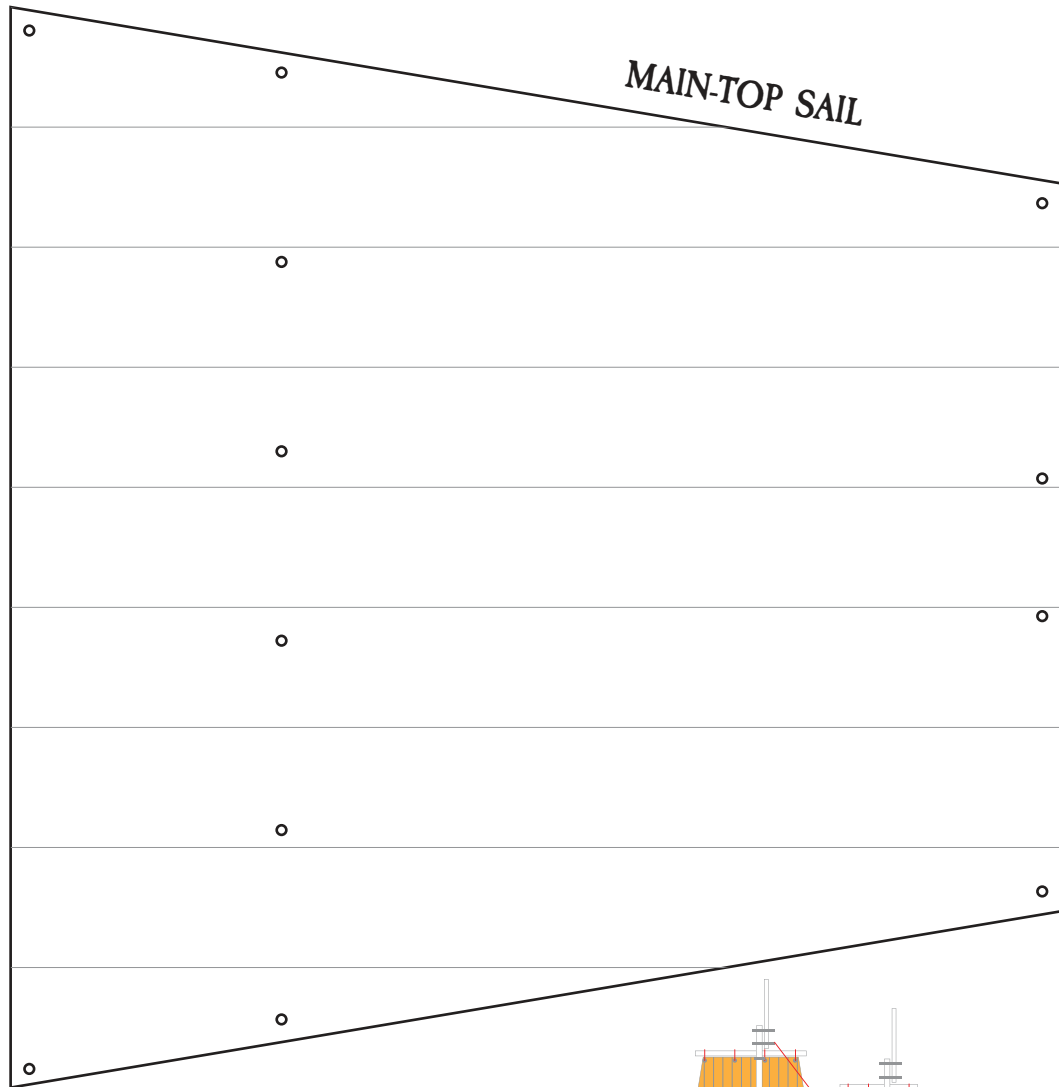

FORE-TOP SAIL

FORE-COURSE SAIL

SPRIT SAIL

LIGHT FRIGATE SAIL CUT-OUT

FORE-COURSE SAIL

FORE-TOP SAIL

SPRIT SAIL

LIGHT FRIGATE SAIL CUT-OUT

LIGHT FRIGATE SAIL CUT-OUT

MAIN-COURSE SAIL

LIGHT FRIGATE
SAIL CUT-OUT

LIGHT FRIGATE SAIL CUT-OUT

LIGHT FRIGATE SAIL CUT-OUT

Print Lateen's front and back pages with the double sided settings from your printer.