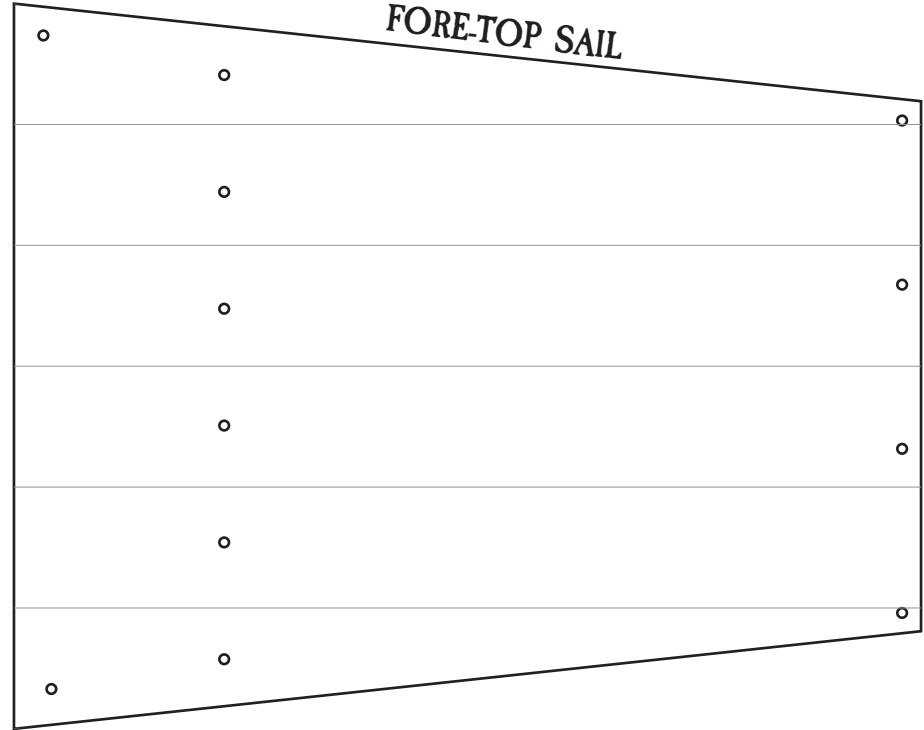

FORE-TOP SAIL

FORE-COURSE SAIL

SPRIT SAIL

LIGHT FRIGATE SAIL CUT-OUT

FORE-COURSE SAIL

FORE-TOP SAIL

SPRIT SAIL

LIGHT FRIGATE SAIL CUT-OUT

LIGHT FRIGATE SAIL CUT-OUT

MAIN-COURSE SAIL

LIGHT FRIGATE
SAIL CUT-OUT

LIGHT FRIGATE SAIL CUT-OUT

LIGHT FRIGATE SAIL CUT-OUT

Print Lateen's front and back pages with the double sided settings from your printer.