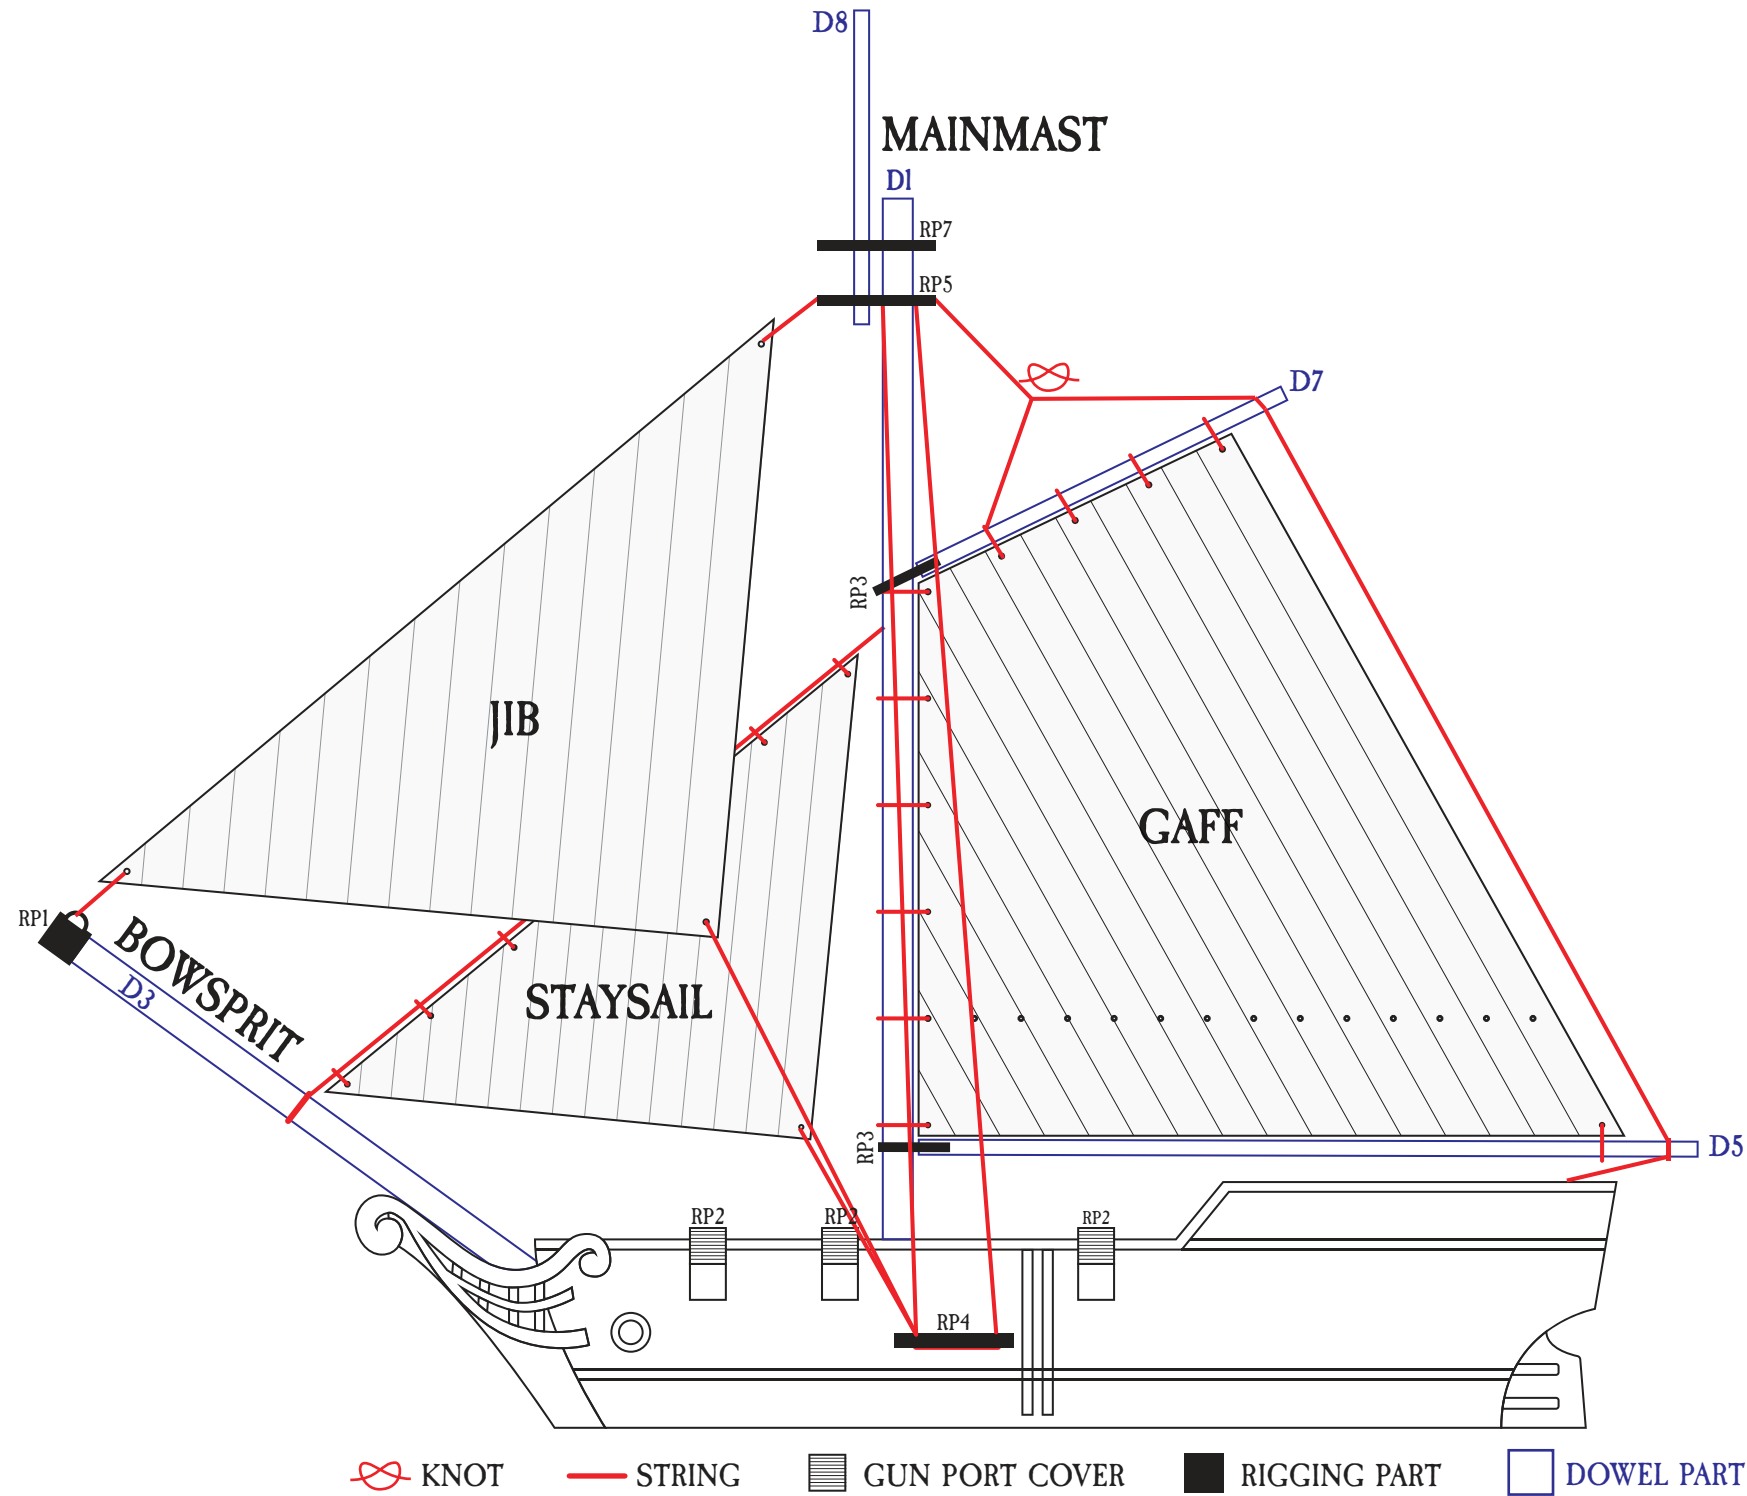

SLOOP

SHIP KIT GUIDE

RIGGING PARTS QTY.

	RP1	1
	RP2	6
	RP3	2
	RP4	2
	RP5	1
	RP7	1