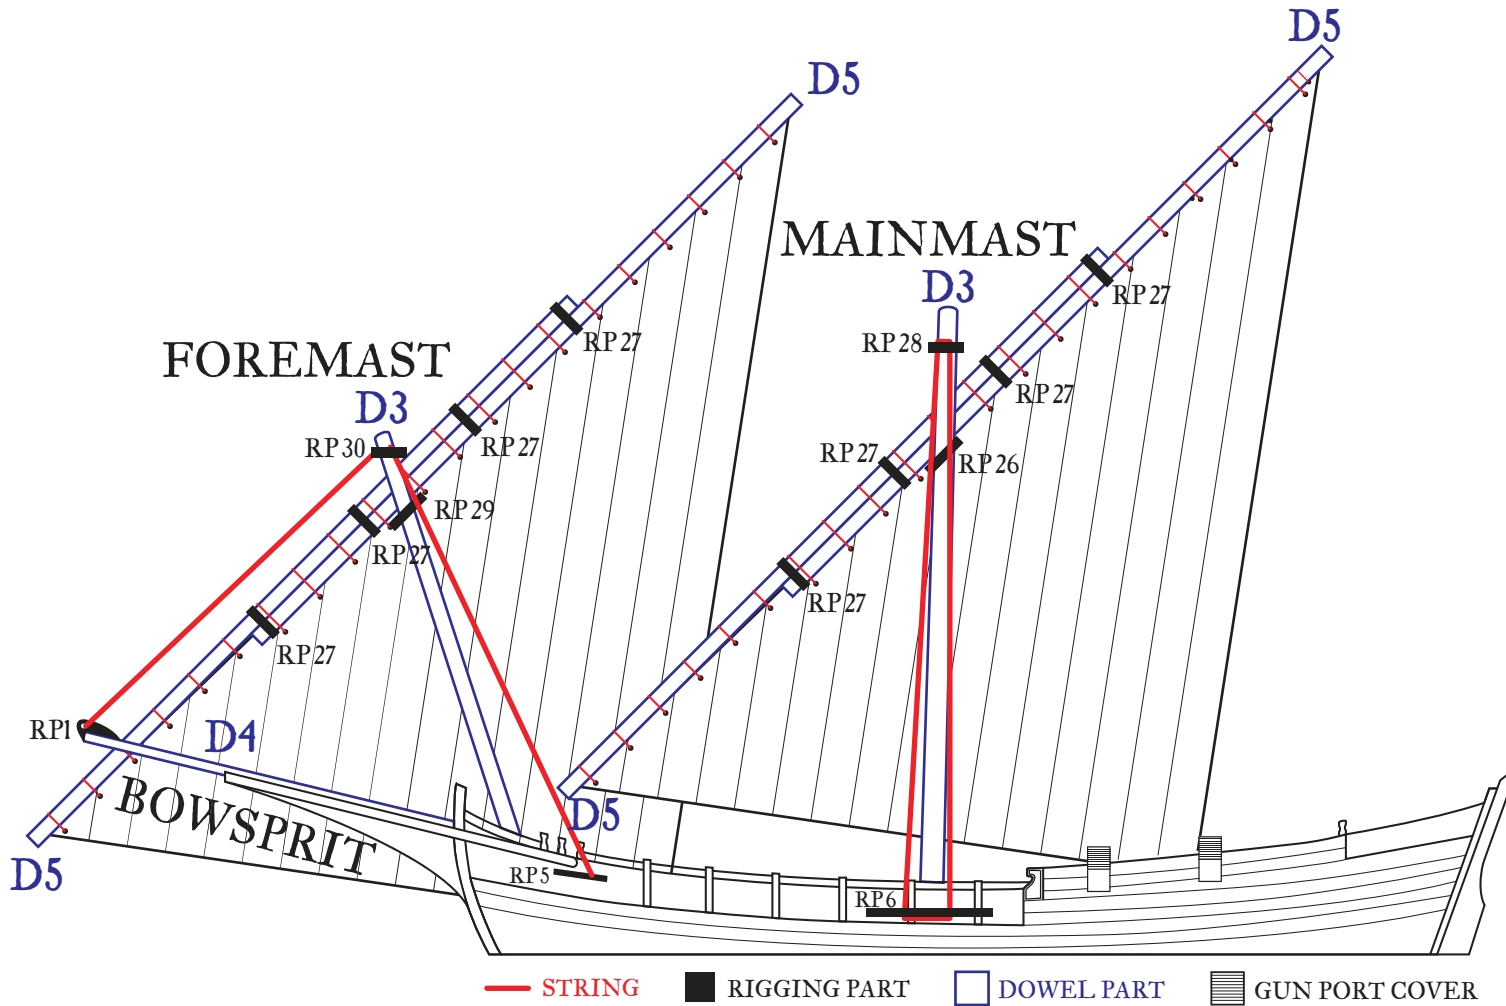

TARTANA

SHIP KIT GUIDE

RIGGING PARTS

QTY.

RP1 1

RP5 2

RP6 2

RP26 1

RP29 1

RP27 8

RP28 1

RP30 1

Blood & Plunder

FIRELOCKGAMES.COM

TARTANA SAIL CUT-OUT

TARTANA
SAIL CUT-OUT