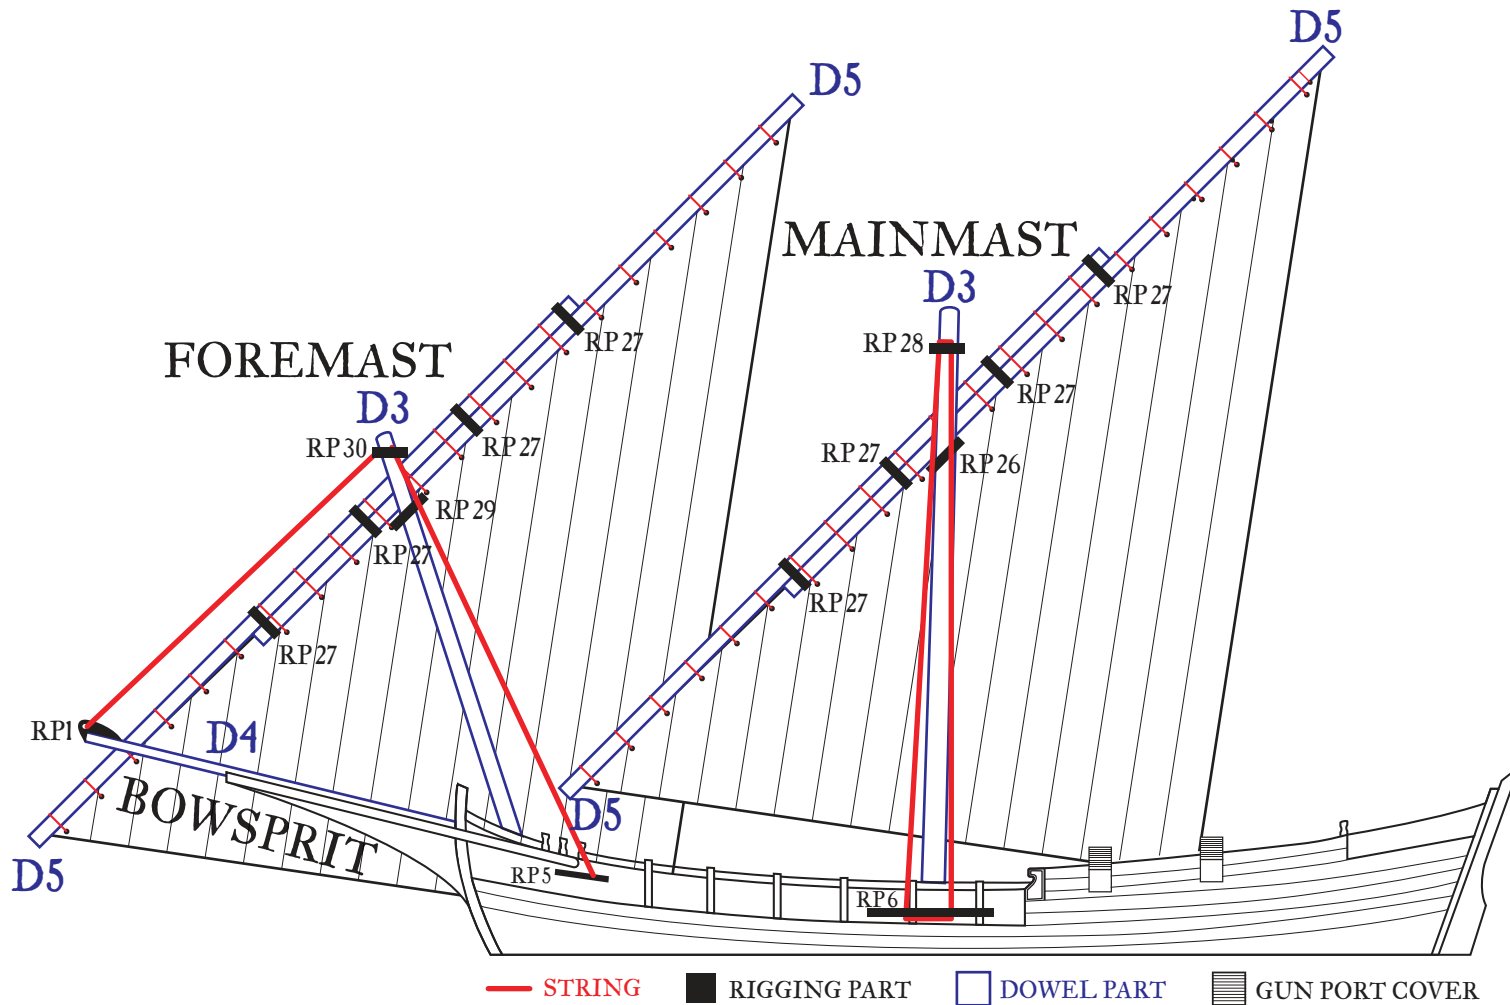

TARTANA

SHIP KIT GUIDE

RIGGING PARTS		QTY.
	RP1	1
	RP5	2
	RP6	2
	RP26	1
	RP29	1
	RP27	8
	RP28	1
	RP30	1

TARTANA
SAIL CUT-OUT

TARTANA
SAIL CUT-OUT