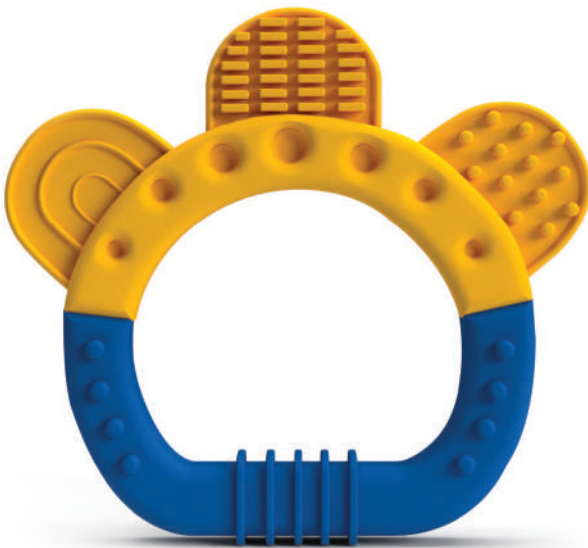

**BBD - 3203
Silicone Teether**

Easy to Clean

Easily Clean with lukewarm water, premium quality liquid food-grade silicone made with high temperature disinfection for hygienic purposes.

Supports Oral Hygiene

Relieve discomfort of baby's teething pain and support oral hygienic habits. Suitable for baby's front, middle and back teeth.

Medical Grade Silicone

Our Baby Silicone teethers are made of medical grade liquid silicone and does not contain BPA or BPS. Hygienic and safe to use.