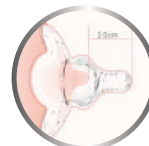

**SPIRAL DESIGN
FOR FLOW CONTROL**

**MIMICS NATURAL
BREAST DESIGN**

**Natural
Absorption**

Soft silicone nipple mimics the natural breast-like shape. Helps in lactating and easy feeding for your baby.

**Non-slip
Curvature Design**