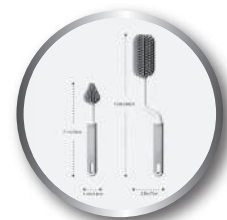

Ergonomic Design

Our Baby Nail clippers are made of 100% safe PP material. Providing your baby with the guarantee of hygiene.

2 in 1 Silicone Bottle Brushes

Specially Designed for Feeding bottles

The Bebedou® Bottle and Nipple Brush Set includes versatile and efficient cleaning tools specifically designed for cleaning bottles, sippy cups, containers, and nipples.

Bebedou® 2 in 1 Silicone Bottles Brushes cleans the toughest of stains from the places that are the hardest to reach!

IDEAL FOR BABY BOTTLES & NIPPLES

ERGONOMIC HANDLE DESIGN

Food Grade Liquid Silicone

Feature soft and flexible bristles made from liquid silicone. These bristles are gentle yet effective in removing residue and stains.