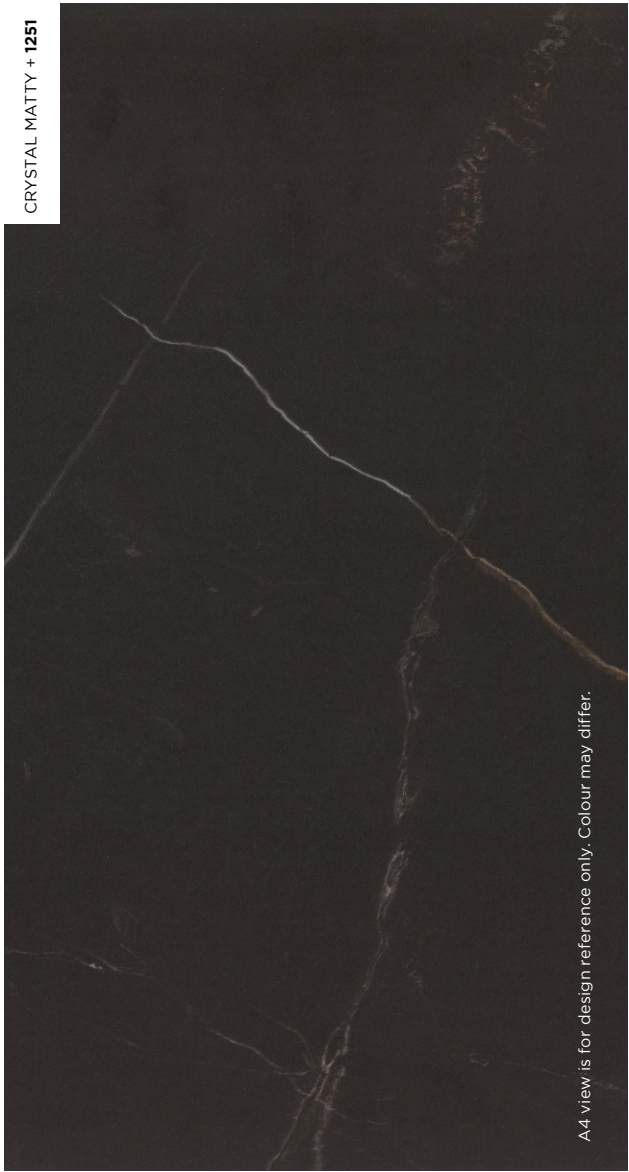

CRYSTAL MATTY + 1251

A4 view is for design reference only. Colour may differ.