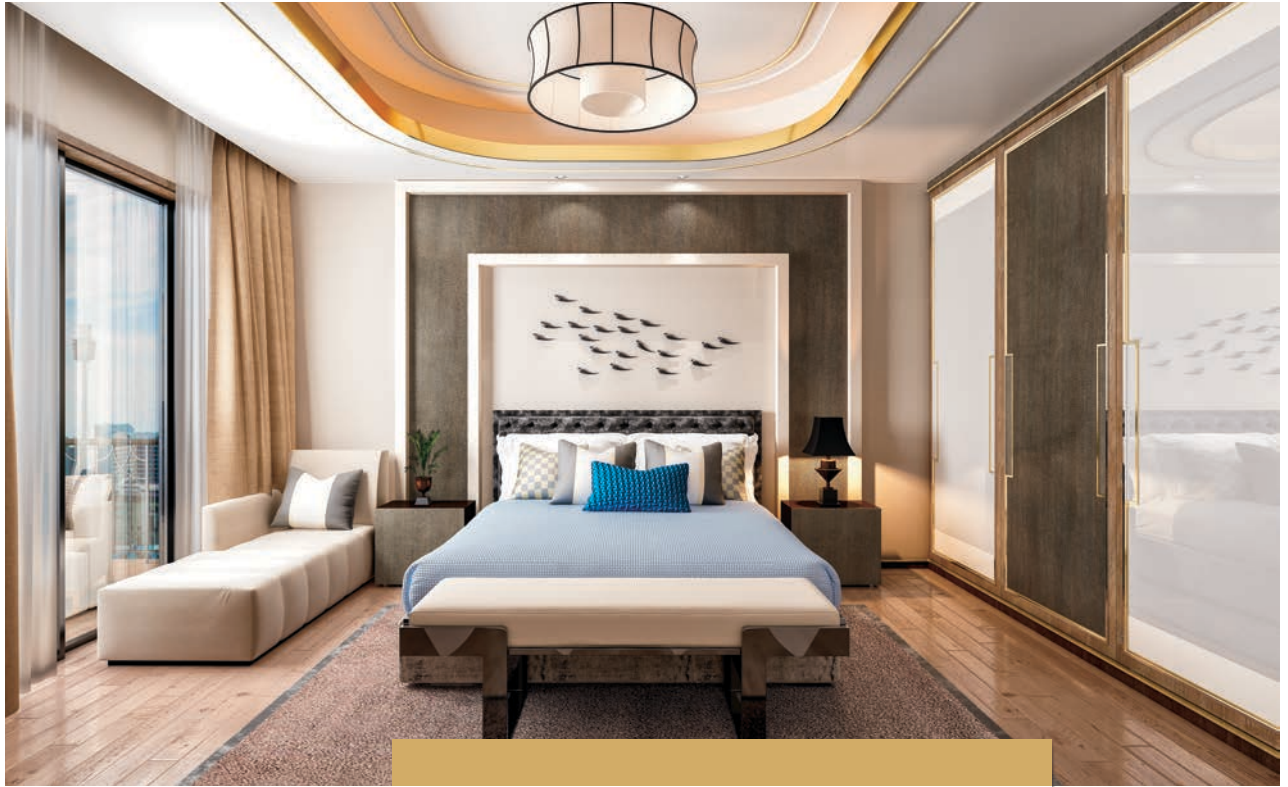

HD 7019
LOOM

FINISH
CROCODILE
LEATHER

W 1220 mm
H 2440 mm
1.25 mm

50% of the
actual print