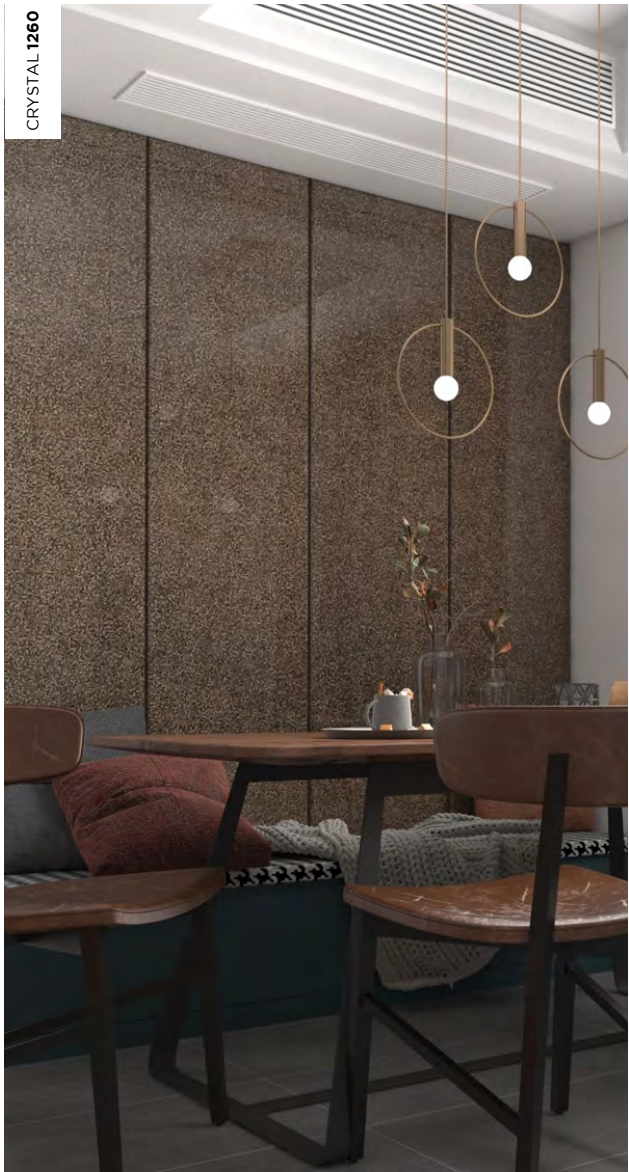

MG **1260**

CRYSTAL 1258

CRYSTAL **1258**

A4 view is for design reference only. Colour may differ.

CRYSTAL 1258

Full-sheet view is for design reference only. Colour may differ.

CRYSTAL 1259

**CRYSTAL 1259**

A4 view is for design reference only. Colour may differ.

CRYSTAL 1258

Full-sheet view is for design reference only. Colour may differ.

CRYSTAL 1260

**CRYSTAL 1260**

A4 view is for design reference only. Colour may differ.