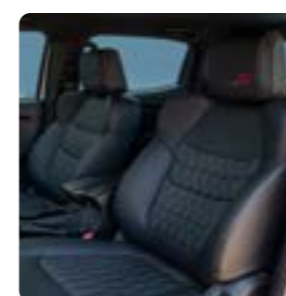

Partial Leather seat trim with "X" Mark