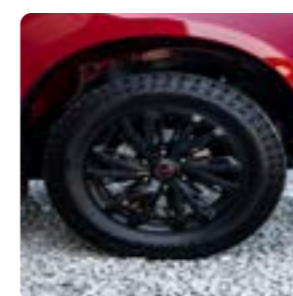

18" Alloy wheels