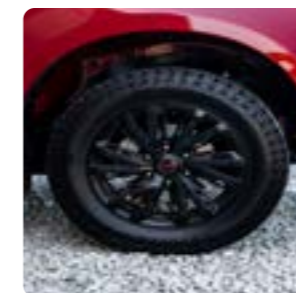

18" Alloy wheels