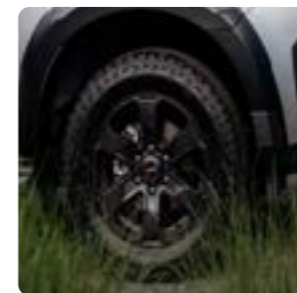

Partial Leather seat trim

18" Alloy wheels

Available in the following colours:

The V-CROSS trim level comes standard with LSE features as well as the following additional specifications:

INTERIOR

Partial leather with Heated front seats, Front & Rear Passengers, Partial leather seats with 8 Way Power Driver, Power Lumbar Support Driver, Centre console storage box with lid with Soft pad with stitch, 8 speakers, USB Type-C ports front and rear, Automatic shift paddles