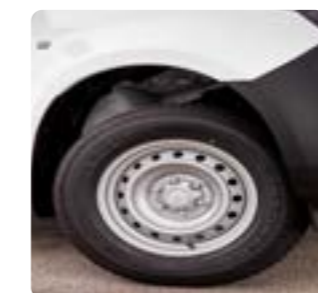

17" Steel wheels

Available in the following colours: