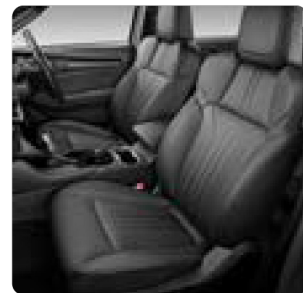

Partial Leather