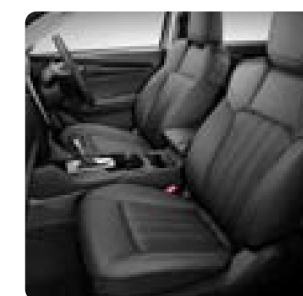

Partial leather