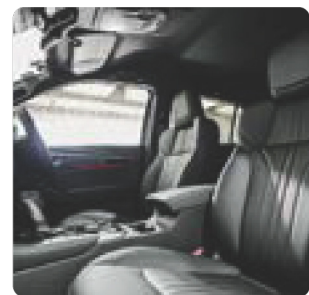

Partial leather with Red Stitching