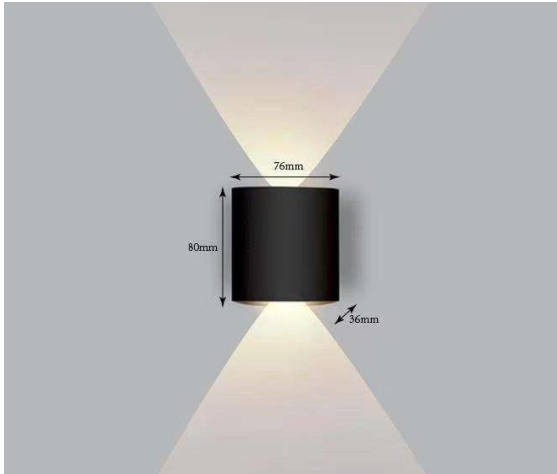

HOYT

LAMPU Dinding HTW565 2W

Color Temp : 3000K
Color Rendering Index : 85Ra
Input Voltage : 85 – 265 V
Total Power : 2W
Size : 76*80mm
Body : Polikarbonat