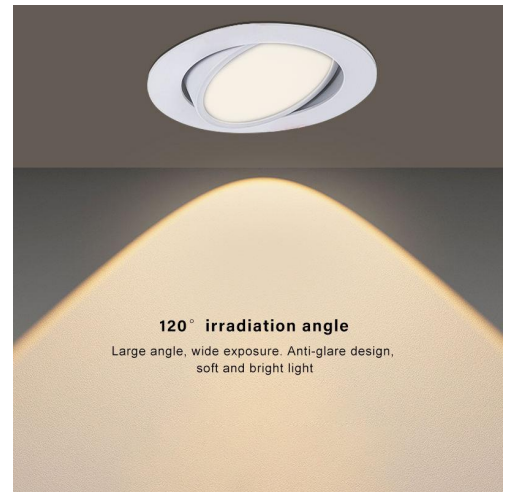

HOYT

Downlight COB 3W FROSTED

Size : 74*25mm

Downlight COB 7W FROSTED

Size : 91*40mm

Downlight COB 12W FROSTED

Size : 118*45mm

3000K/4000K/6000K