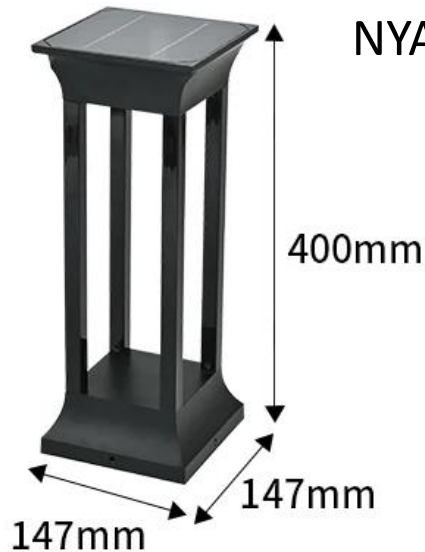

HOYT

LAMPU TAMAN SOLAR
JS01-400
JS01-700
IP65 WATERPROOF
SENSOR CAHAYA
NYALA 2-3HARI