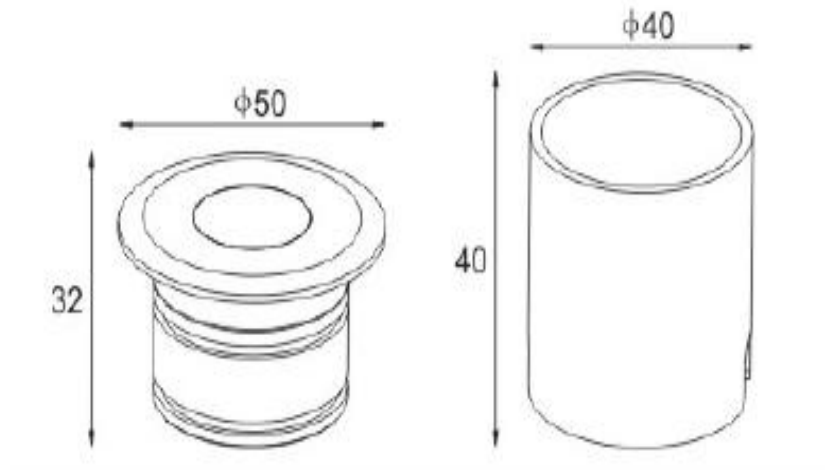

100mm

75mm

Product

ECUG 3W 10165

Color Temp : 3000K
Power : 3W
LED Chip : CREE
Input Voltage : DC12V
Front Cover : Aluminium 316
Beam Angle : 120°
Protection : IP67

Kap lantai mr16 ECMR16 304

Diameter : 106mm*115mmm