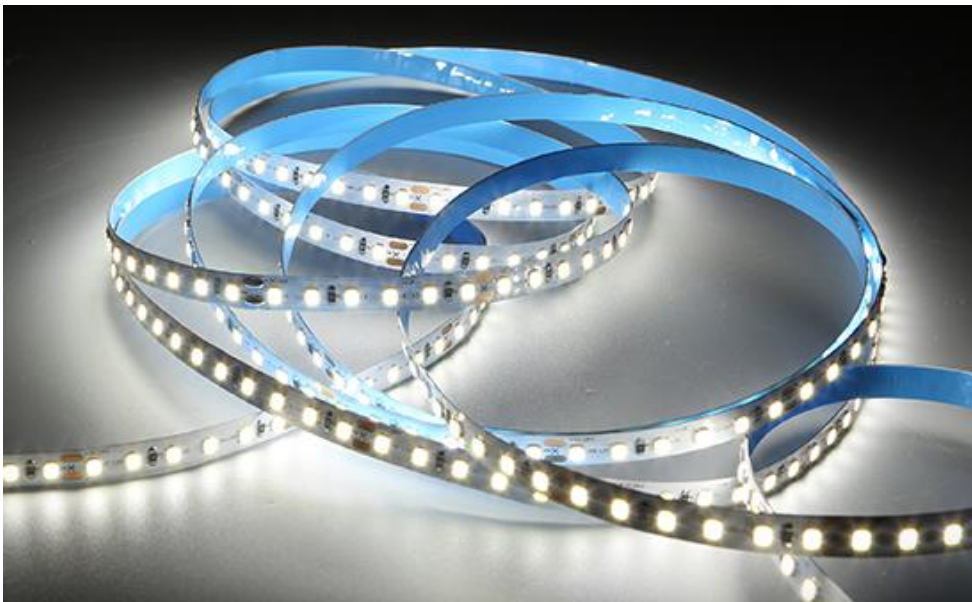

Led Strip 2835 120led 12V ip20
3000k 4000k 6000k