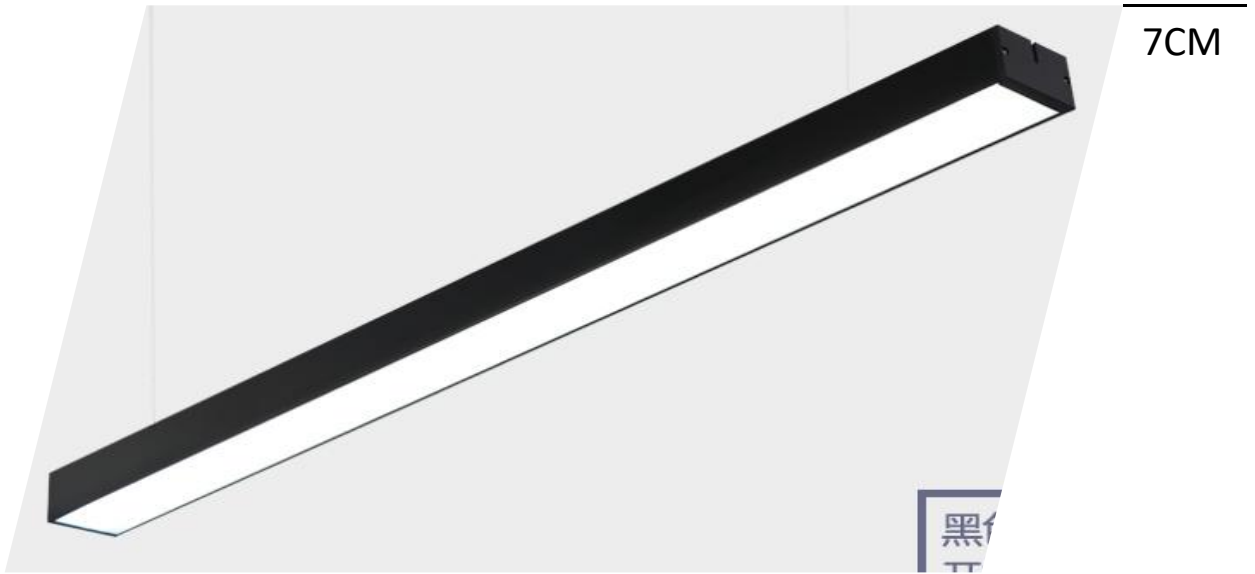

ECOCITY HANGING OFFICE LAMP EL7020 40W