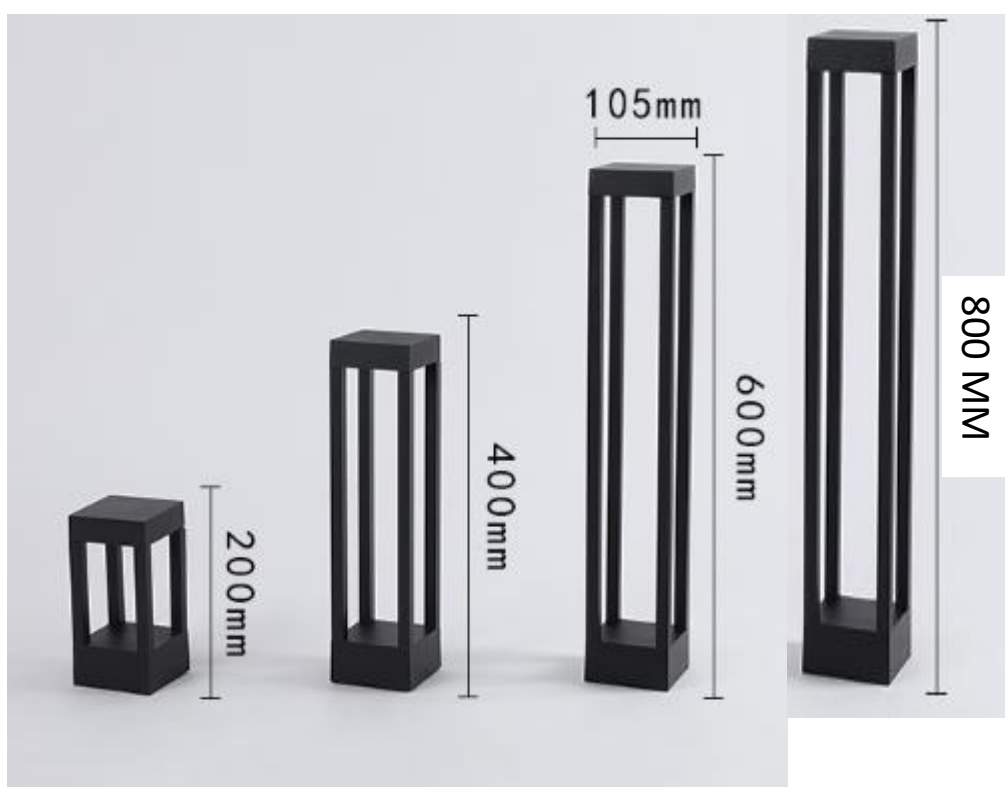

Product

ECGL 20010

Color Temp : 3000K
Color Rendering Index : 85Ra
Input Voltage : 85 – 265 V
Total Power : 5 W
Beam Angle : 360°
Chip : cree
body : Black