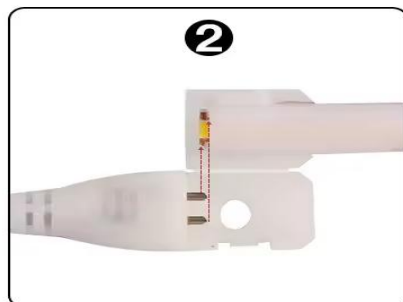

HOYT

Lampu Selang COB 220V 280D CRI80 100M

INCLUDE 5 SOKET JEPIT

3000K 4000K 6000K MERAH HIJAU BIRU PINK GOLD

Dapat Dipotong Per 50CM