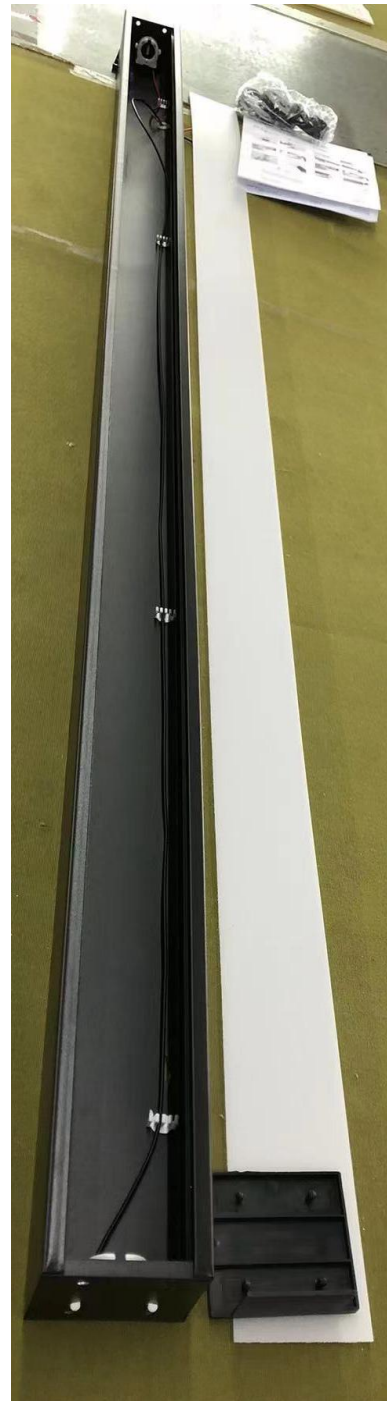

Total Power : 20W

SIZE :120*50*40

HOYT

HANGING OFFICE 6CM 120M T8 1X36

黑色单支款
BLACK SINGLE TYPE
L1233 x W60 x H53 mm

HOYT

Lampu Office LG5CM 18W

Body Hitam 3000k/4000k/6000k 220V