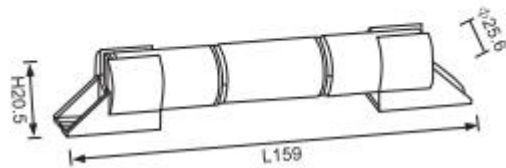

EEC05A EMERGENCY ECOCITY 3W