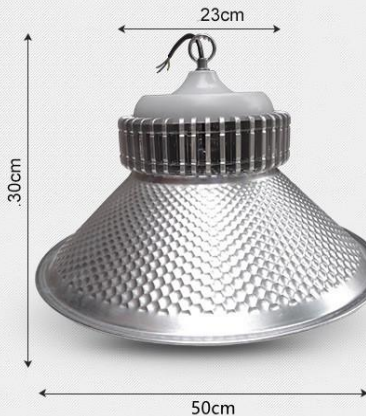

HOYT

Highybay HT-S960 100W/150W/200W

100W

150W

200W

Tersedia Daya:

- 100W
- 150W
- 200W

Lumens: