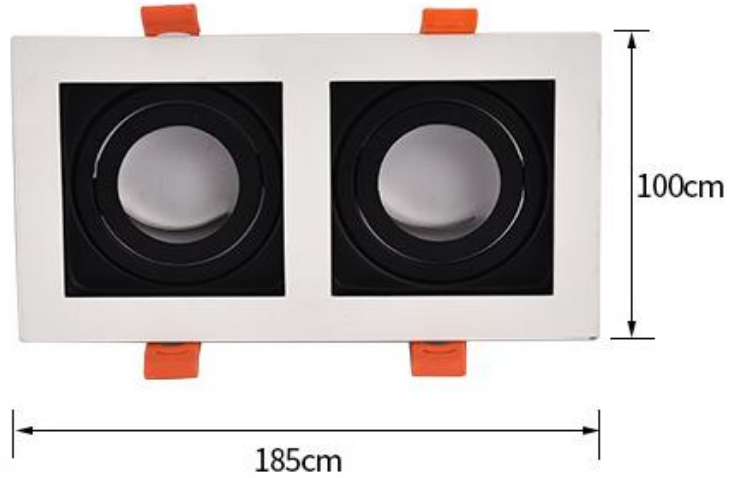

HOYT

Kap MR16 Kotak HT605-1 /605-2

Body : White / Black
Include Fitting mr16