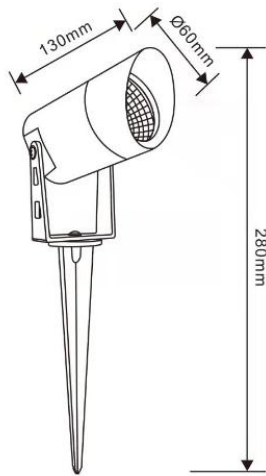

HOYT

LAMPU TAMAN K-2506 MR16

CAN BE ROTATED BY 180 DEGREE

HOYT

LAMPU TAMAN HT212-7W HT212-MR16

7W 220V IP65
100LM/W
Body ABS

HOYT

LAMPU Belajar HT890 E27