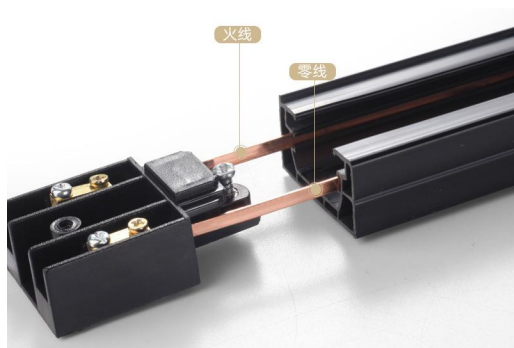

120x5x3cm Include Sling 2pcs

Lampu Office LG7CM 36W

Body Hitam 3000k/4000k/6000k 220V

120x7x3cm Include Sling 2pcs

HOYT

RELL Aluminium 1M 1.5M 2M Black&White

RELL PVC
0.5M
1M
1.5M
2M
Black&White

HOYT