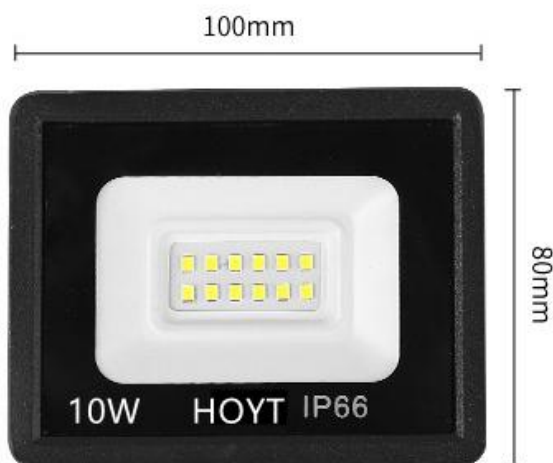

FITTING GANTUNG A1 BK&WH

KOP ENGKEL 10CM BK&WH

HOYT

10W-LAMPU SOROT HOYT

Color temperature: 3000K/6500K
Voltage: AC85-265V
Luminous Flux: 100LM/W
Power factor: ≥ 0.95
Size: 10*8*2CM
Lamp Body Weight(G):58