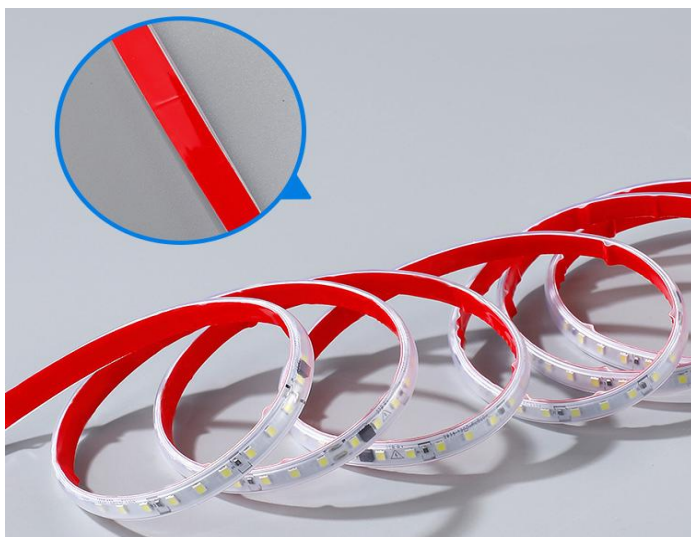

DAPET DIPOTONG PER 10CM

SUDAH AD DOUBLETAPE
MUDAH INSTAL