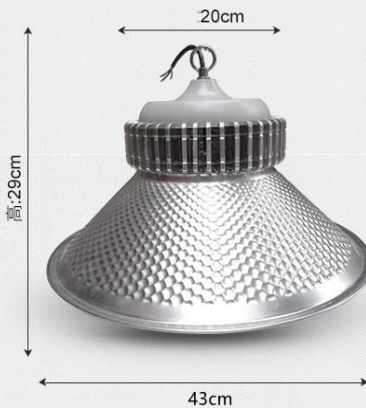

HOYT

Highybay HT-S960 100W/150W/200W

100W

150W

200W

Tersedia Daya:

- 100W
- 150W
- 200W

Lumens:

- 100W: ± 12.000 lumens
- 150W: ± 18.000 lumens
- 200W: ± 24.000 lumens

Material:

- Bodi terbuat dari aluminium die-cast berkualitas tinggi
- Desain heat sink (pendingin) efisien untuk pembuangan panas maksimal
- Reflektor aluminium dengan efisiensi tinggi

Tegangan Input:

- AC 85-265V / 50-60Hz

Instalasi:

- Digantung dengan rantai atau bracket