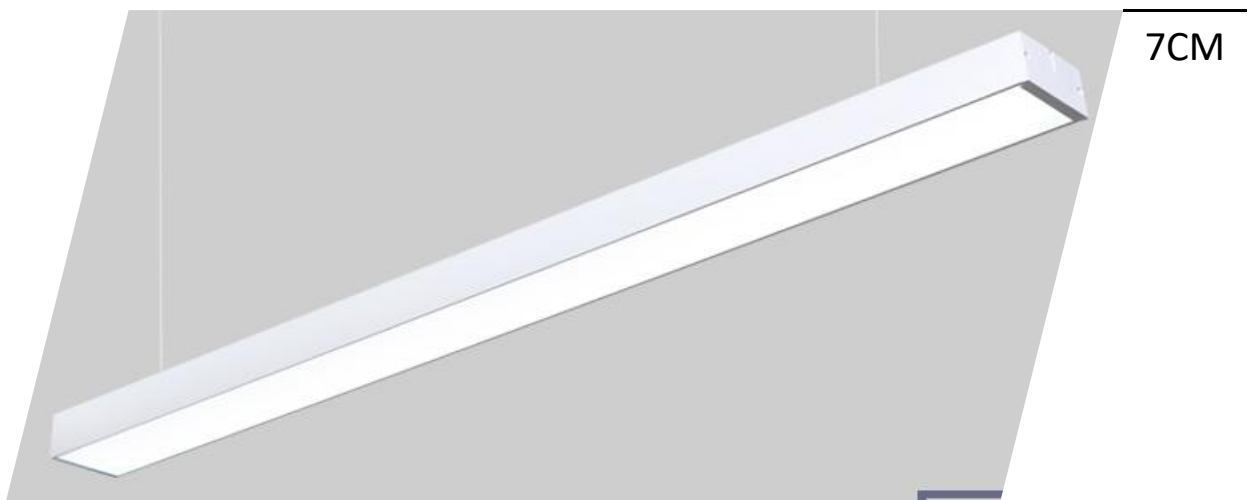

Body : BLACK&WHITE

Color Temp :
3000K/4000K/6000K

Color Rendering Index : 85Ra

Input Voltage : 85 – 265 V

Total Power : 40W

SIZE :120*70*40