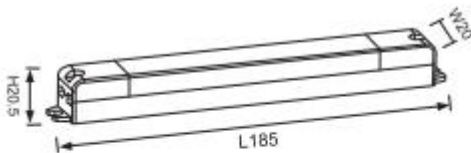

EEC05A EMERGENCY ECOCITY 3W