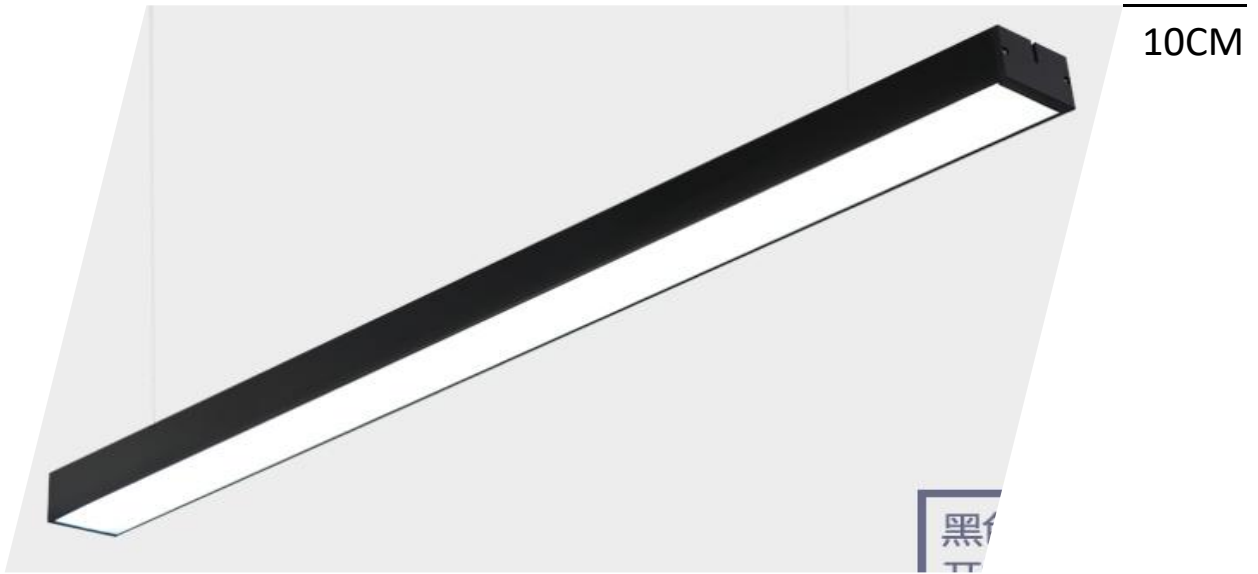

12V 8.5A
97*158*42MM
340G
90%

12V 5A
78*110*36MM
210G
90%

12V 10A
97*158*42MM
465G
90%

12V 20A
109*199*50MM
613G
90%

12V 30A
110*215*50MM
613G
90%

ECOCITY HANGING OFFICE LAMP EL1020 40W

Body : BLACK&WHITE

Color Temp :
3000K/4000K/6000K