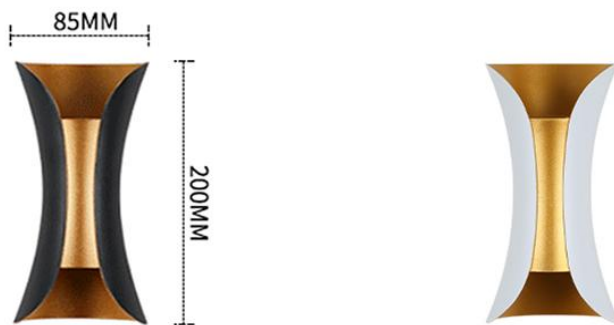

LAMPU Dinding HTW561 10W

Color Temp : 3000K
Input Voltage : 85 – 265 V
Total Power : 6W
Body : Polikarbonat