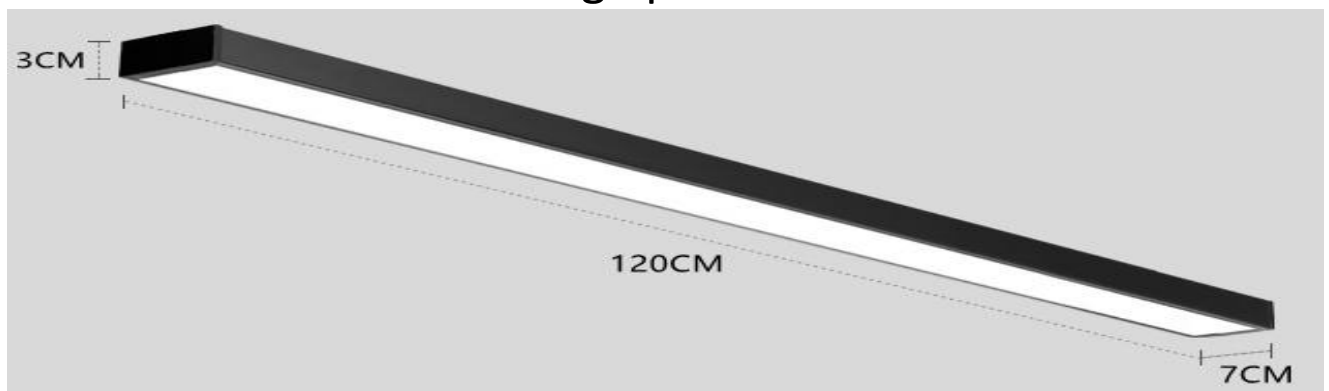

Lampu Office LG7CM 36W

Body Hitam 3000k/4000k/6000k 220V

120x7x3cm Include Sling 2pcs