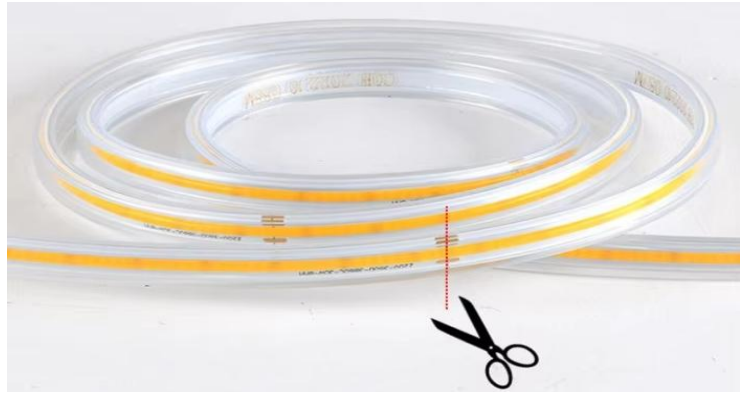

HOYT

Lampu Selang COB 220V 280D CRI80 100M

INCLUDE 5 SOKET JEPIT

3000K 4000K 6000K MERAH HIJAU BIRU PINK GOLD

Dapat Dipotong Per 50CM