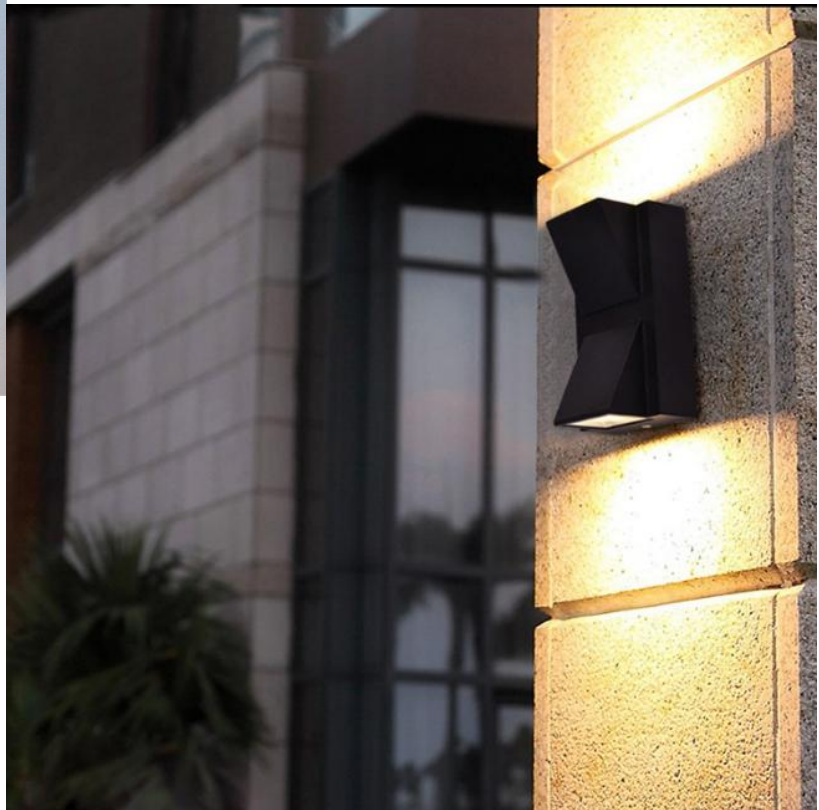

Color Temp : 3000K
Color Rendering Index : 85Ra
Input Voltage : 85 – 265 V

WATERPROOF IP65