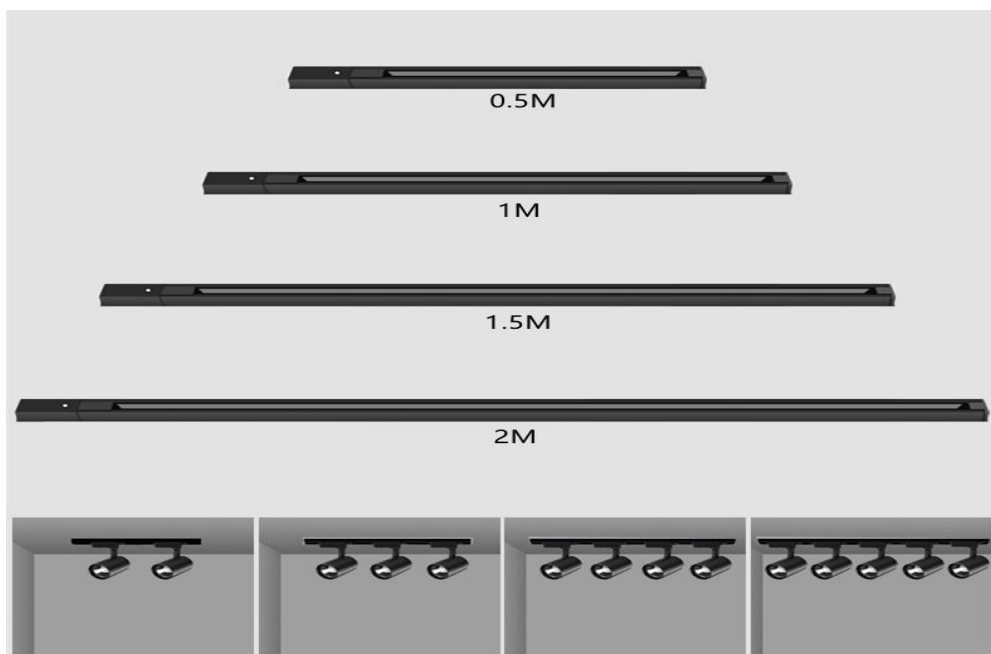

120x5x3cm Include Sling 2pcs

Lampu Office LG7CM 36W

Body Hitam 3000k/4000k/6000k 220V

120x7x3cm Include Sling 2pcs

HOYT

RELL Aluminium 1M 1.5M 2M Black&White

RELL PVC
0.5M
1M
1.5M
2M
Black&White

HOYT