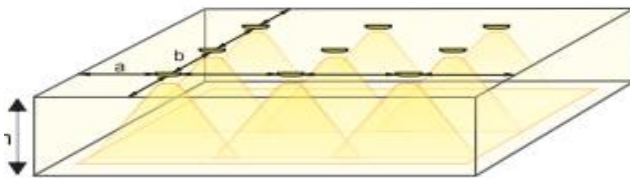

MOUNTING DISTANCE

0.5 lx Open Area Lens

Open	2W	
	H (m)	a(m)
2.8	4.1	9.2
3	4.1	9.6
4	4.8	11.3
5	5.1	12.6

1 lx Corridor Lens

Corridor	2W			
	H (m)	a(m)	b(m)	c(m)
2.8	7.9	2.7	6	19
3	7.9	2.7	6	20
4	7.3	2.7	6	22
5	4.1	1.9	4.1	21.4