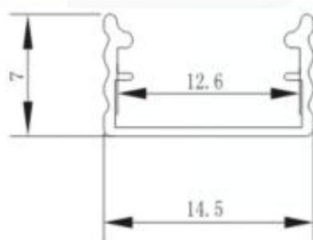

EAF 101A

EAF 101B

EAF 101C