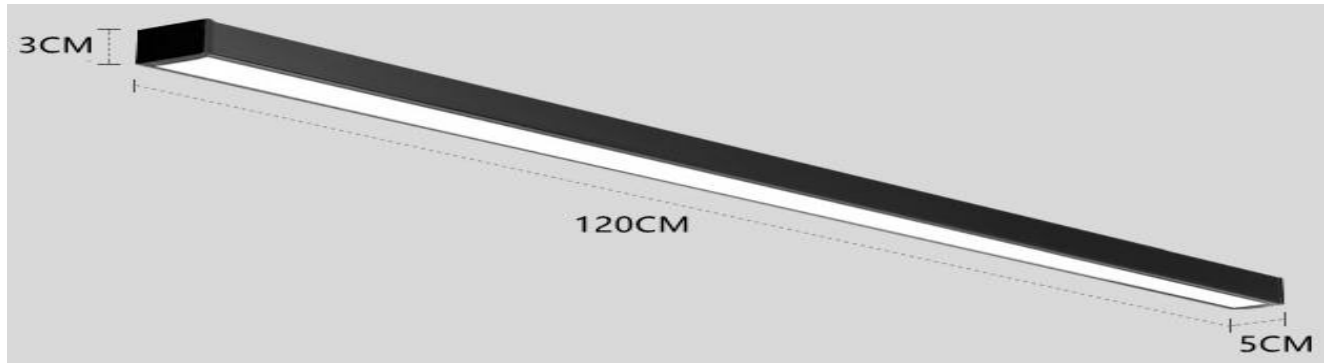

HOYT

Lampu Office LG5CM 18W

Body Hitam 3000k/4000k/6000k 220V

120x5x3cm Include Sling 2pcs