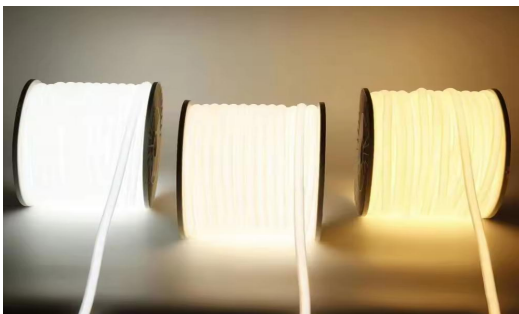

HOYT

Lampu Selang COB 220V 280D CRI80 100M

INCLUDE 5 SOKET JEPIT

3000K 4000K 6000K MERAH HIJAU BIRU PINK GOLD

Dapat Dipotong Per 50CM