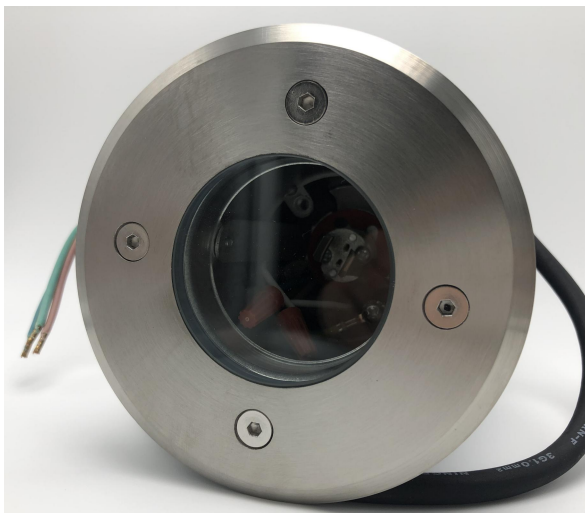

100mm

75mm

Product

ECUG 3W 10165

Color Temp : 3000K
Power : 3W
LED Chip : CREE
Input Voltage : DC12V
Front Cover : Aluminium 316
Beam Angle : 120°
Protection : IP67

Kap lantai mr16 ECMR16 304

Diameter : 106mm*115mmm