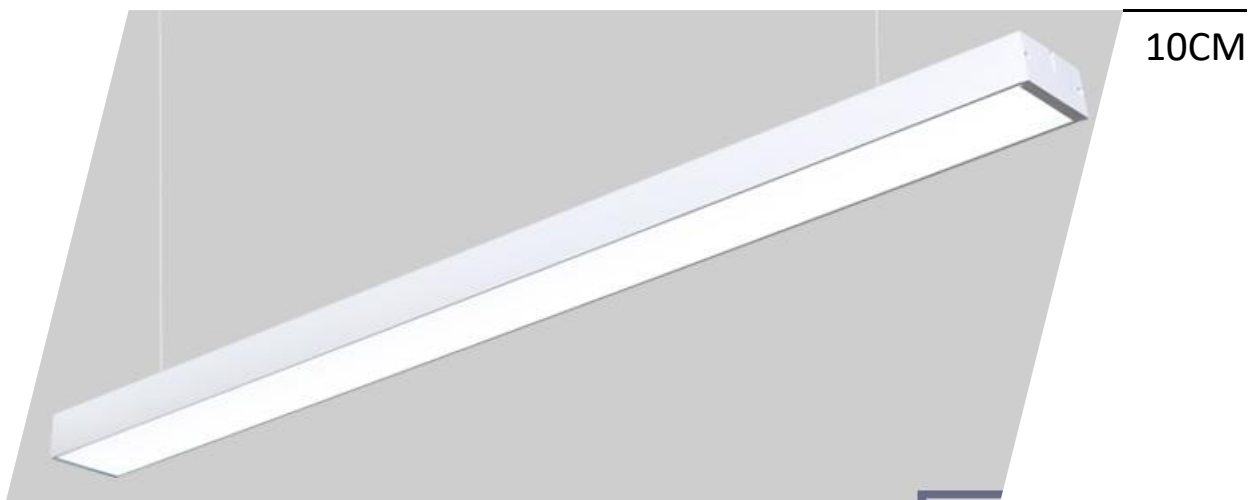

Body : BLACK&WHITE

Color Temp :
3000K/4000K/6000K

Color Rendering Index : 85Ra

Input Voltage : 85 – 265 V

Total Power : 40W

SIZE :120*70*40