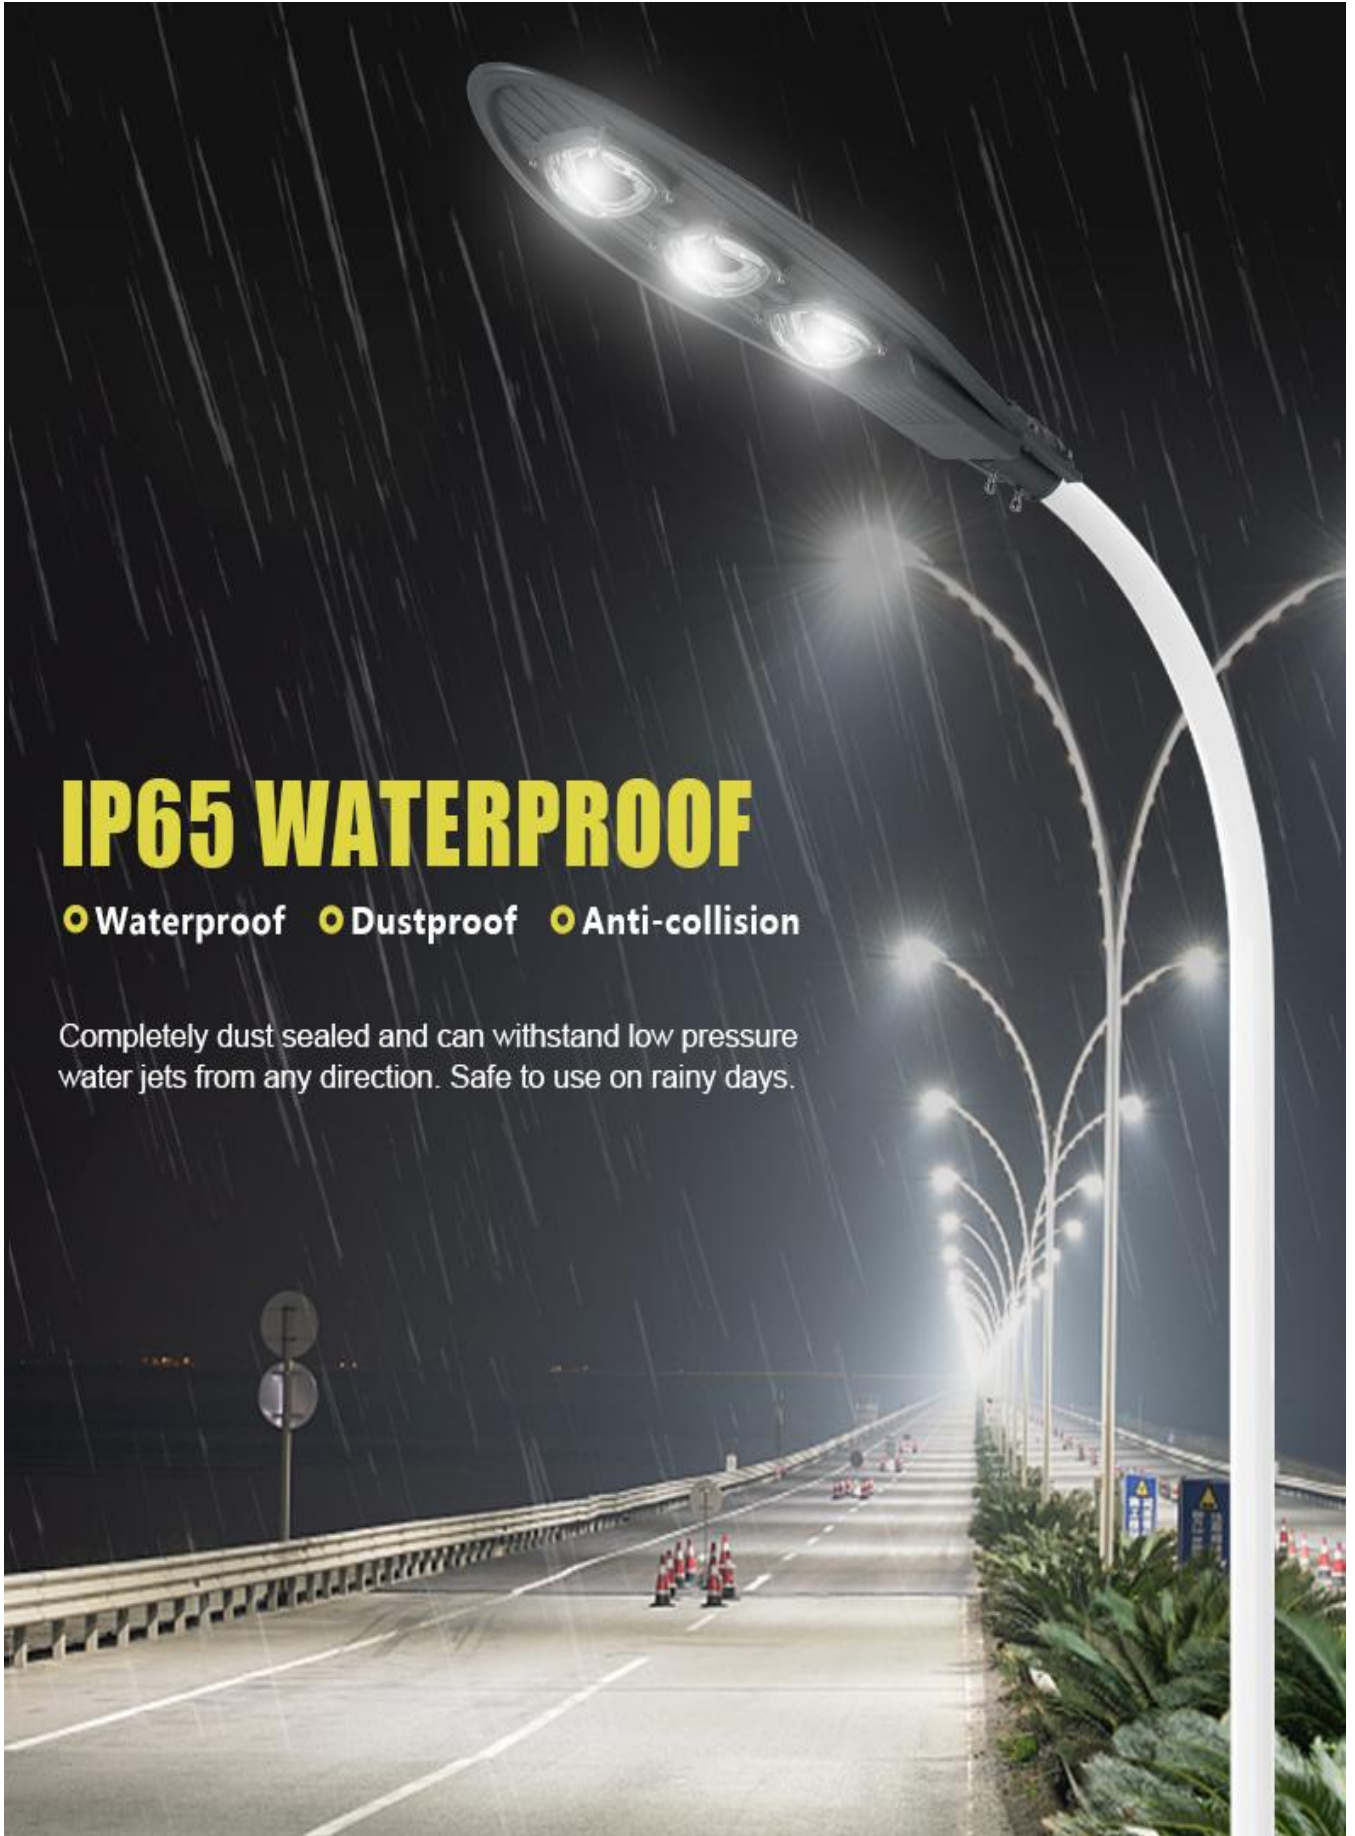

HOYT

LAMPU JALAN COBRA HT-S970

IP65 WATERPROOF

◉ Waterproof ◉ Dustproof ◉ Anti-collision

Completely dust sealed and can withstand low pressure water jets from any direction. Safe to use on rainy days.