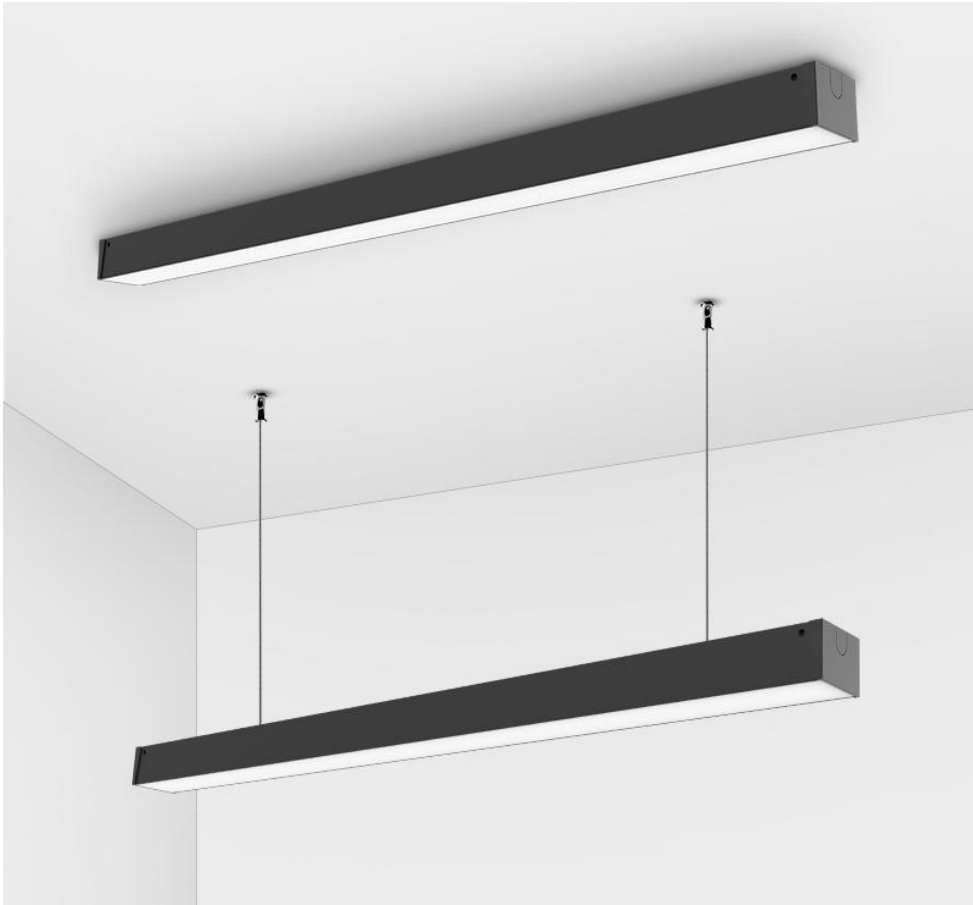

HOYT

HANGING OFFICE 6CM 120M T8 1X36