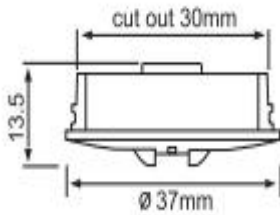

EEC05A EMERGENCY ECOCITY 3W