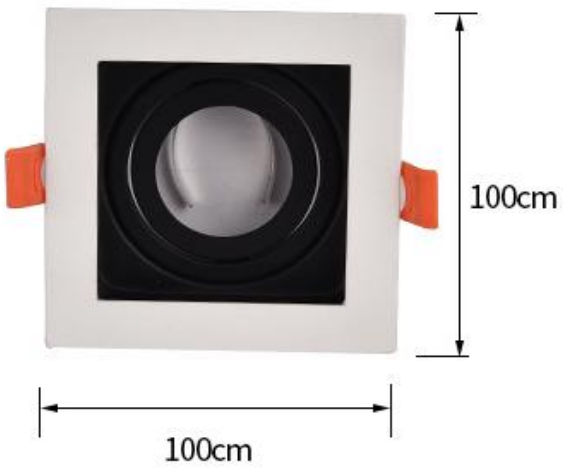

HOYT

Kap MR16 Kotak HT605-1 /605-2

Body : White / Black
Include Fitting mr16