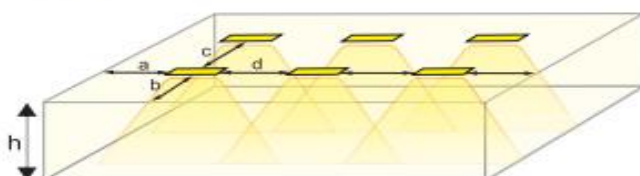

MOUNTING DISTANCE

0.5 lx Open Area Lens

Open	2W	
	H (m)	a(m)
2.8	4.1	9.2
3	4.1	9.6
4	4.8	11.3
5	5.1	12.6

1 lx Corridor Lens

Corridor	2W			
	H (m)	a(m)	b(m)	c(m)
2.8	7.9	2.7	6	19
3	7.9	2.7	6	20
4	7.3	2.7	6	22
5	4.1	1.9	4.1	21.4