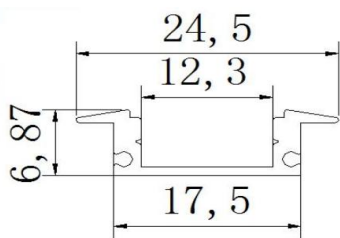

MOUNTING DISTANCE

0.5 lx Open Area Lens

Open	2W	
	H (m)	a(m)
2.8	4.1	9.2
3	4.1	9.6
4	4.8	11.3
5	5.1	12.6

1 lx Corridor Lens

Corridor	2W			
	H (m)	a(m)	b(m)	c(m)
2.8	7.9	2.7	6	19
3	7.9	2.7	6	20
4	7.3	2.7	6	22
5	4.1	1.9	4.1	21.4