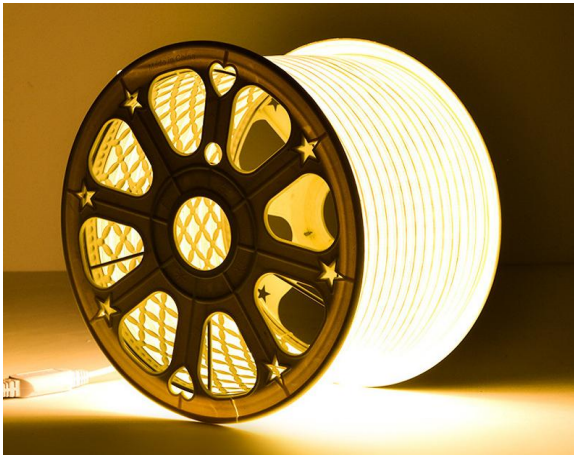

HOYT

Lampu Selang COB 220V 280D CRI80 100M

INCLUDE 5 SOKET JEPIT

3000K 4000K 6000K MERAH HIJAU BIRU PINK GOLD

Dapat Dipotong Per 50CM