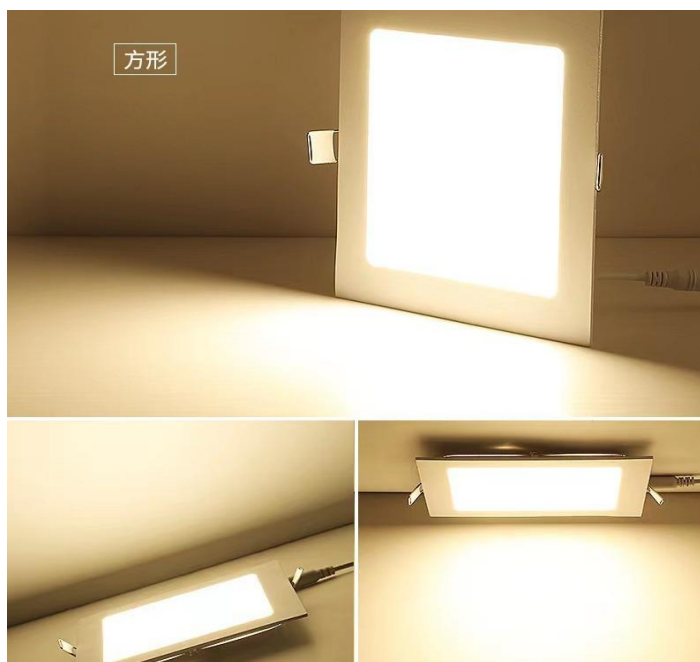

HOYT

DOWNLIGHT PANEL IB BULAT HT-D620K-6W
3000K/6000K
UKURAN BODY 117*20.5MM CUT 100MM

DOWNLIGHT PANEL IB BULAT HT-D620K-12W
3000K/6000K
UKURAN BODY 167*20.5MM CUT 147MM

DOWNLIGHT PANEL IB BULAT HT-D620K-18W
3000K/6000K
UKURAN BODY 218*20.5MM CUT 197MM