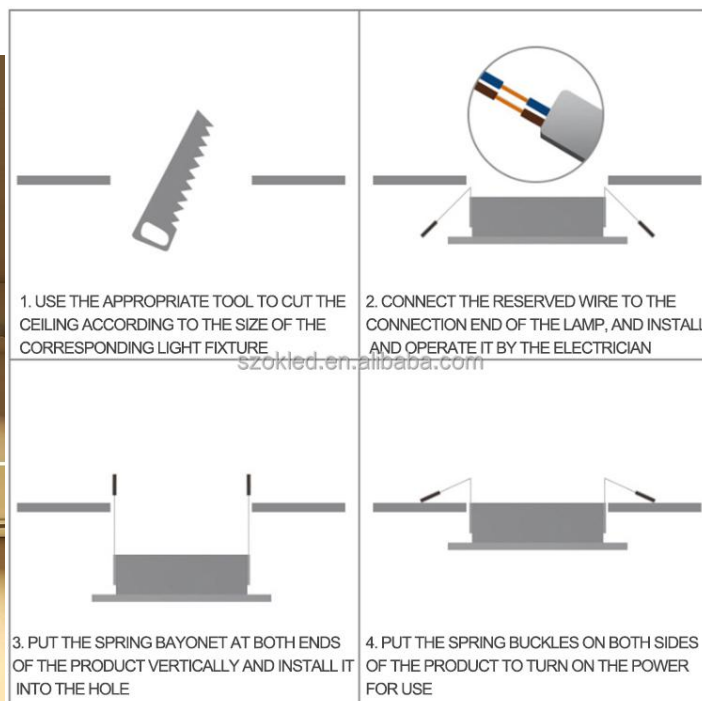

HOYT

DOWNLIGHT PANEL IB BULAT HT-D620K-6W
3000K/6000K
UKURAN BODY 117*20.5MM CUT 100MM

DOWNLIGHT PANEL IB BULAT HT-D620K-12W
3000K/6000K
UKURAN BODY 167*20.5MM CUT 147MM

DOWNLIGHT PANEL IB BULAT HT-D620K-18W
3000K/6000K
UKURAN BODY 218*20.5MM CUT 197MM