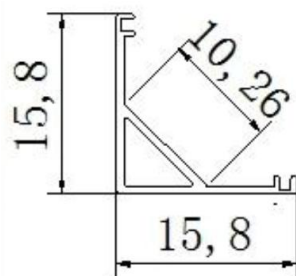

EAF 101A

EAF 101B

EAF 101C