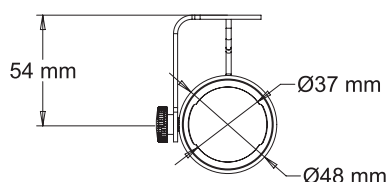

LIGHT DATA

LED lumen	510 lm
Luminaire lumen	345 lm (Narrow lens)
CRI	90
Red component R9	>60
MacAdam	3-step ellipse (SDCM 3)
TM30-18 Rf	94
TM30-18 Rg	102

* Data from 3000K, 8W/10W