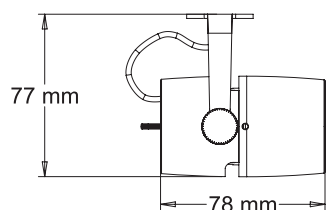

LIGHT DATA

LED lumen	510 lm
Luminaire lumen	345 lm (Narrow lens)
CRI	90
Red component R9	>60
MacAdam	3-step ellipse (SDCM 3)
TM30-18 Rf	94
TM30-18 Rg	102

* Data from 3000K, 8W/10W