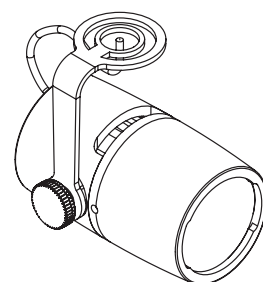

LIGHT DATA

LED lumen	510 lm
Luminaire lumen	345 lm (Narrow lens)
CRI	90
Red component R9	>60
MacAdam	3-step ellipse (SDCM 3)
TM30-18 Rf	94
TM30-18 Rg	102

* Data from 3000K, 8W/10W