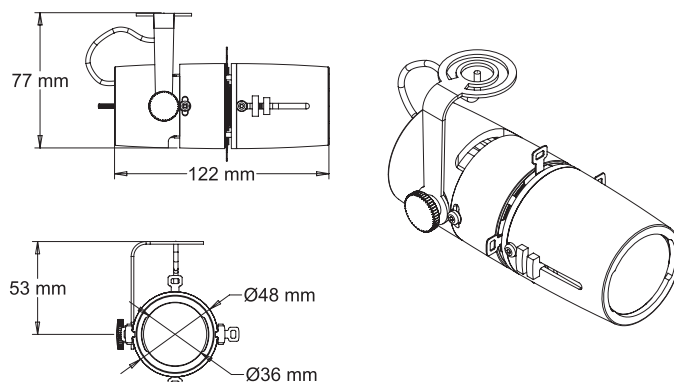

LIGHT DATA

LED lumen	510 lm
Luminaire lumen	286 lm
CRI	90
Red component R9	>60
MacAdam	3-step ellipse (SDCM 3)
TM30–18 Rf	95
TM30–18 Rg	100

* Data from 3000K, 8W/10W, widest beam angle