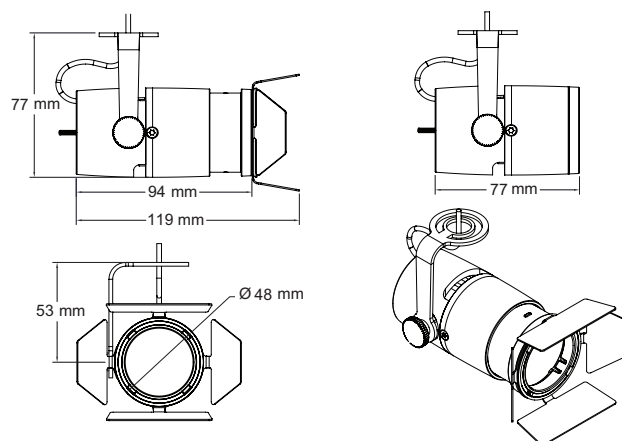

LIGHT DATA

LED lumen	510 lm
Luminaire lumen	305 lm
CRI	90
Red component R9	>60
MacAdam	3-step ellipse (SDCM 3)
TM30–18 Rf	90
TM30–18 Rg	100

* Data from 3000K, 8W/10W, widest beam angle