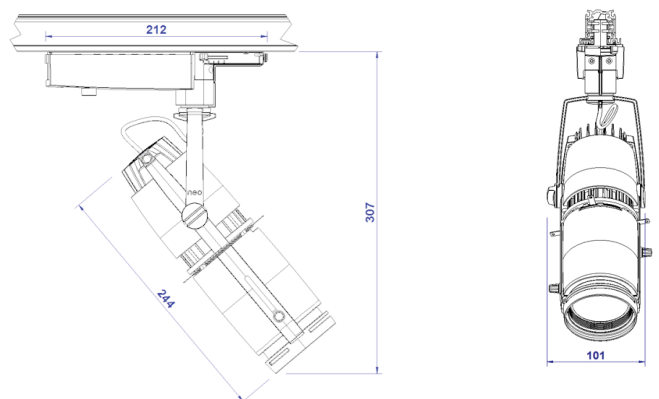

LIGHT DATA

LED Lumen	1910 lm
Luminaire Lumen	1086 lm
CRI	95 (Typical 98 CRI)
Red component R9	>80
MacAdam	2-step ellipse (SDCM 2)
TM30-18 Rf	94
TM30-18 Rg	101

* Data from 3000K, widest beam angle