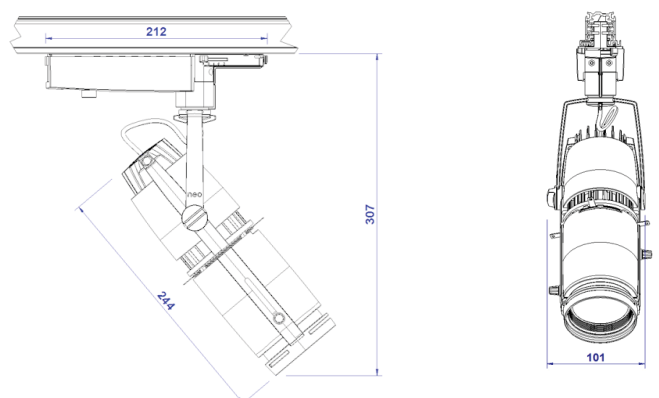

- * Dimming via DALI 1-100%

TECHNICAL SPECIFICATION

Material	Lamp housing made of die-cast magnesium, Adapter housing made of PBT/PC 10 GF, Anti-reflective zoom-lenses made of glass
Finish	Grey (RAL 9006) Black (RAL 9005) White (RAL 9016)
System	3-phase circuit track
Protection class	IP20
Operating voltage	230V~ 50/60Hz
Power consumption	24–26W
Rated life	L70 > 55 000h according to TM-21 projection (Ta 25°)
LED failure rate	0,1% 50 000h
Beam angle	Adjustable 20–45°
Color temperatures	2700K, 3000K, 4000K
Swivels	>365°
Tilts	>90°
Gobo	E-size (37,5mm)
Weight	1080 g (with adapter)
Features	Filter holder, Phase selector, Toolless pan, Tilt lock

LIGHT DATA

LED Lumen	1910 lm
Luminaire Lumen	908 lm
CRI	95 (Typical 98 CRI)
Red component R9	>80
MacAdam	2-step ellipse (SDCM 2)
TM30-18 Rf	94
TM30-18 Rg	100

* Data from 3000K, widest beam angle

SPOTLIGHTS
NEO PROFILE WIDE