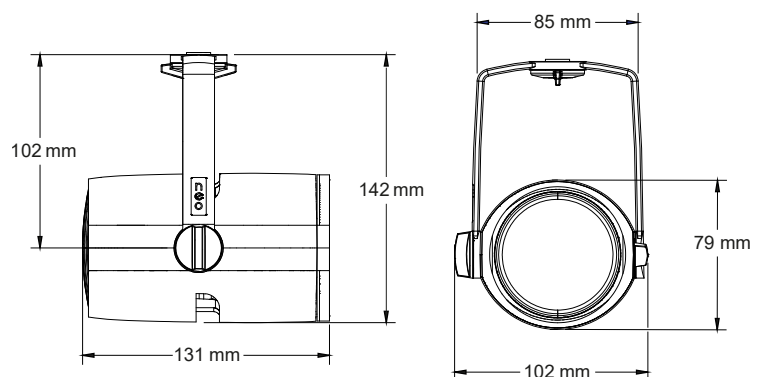

LIGHT DATA

LED lumen	1910 lm
Luminaire lumen	856 lm
CRI	95 (Typical 98 CRI)
Red component R9	>80
MacAdam	2-step ellipse (SDCM 2)

* Data from 3000K