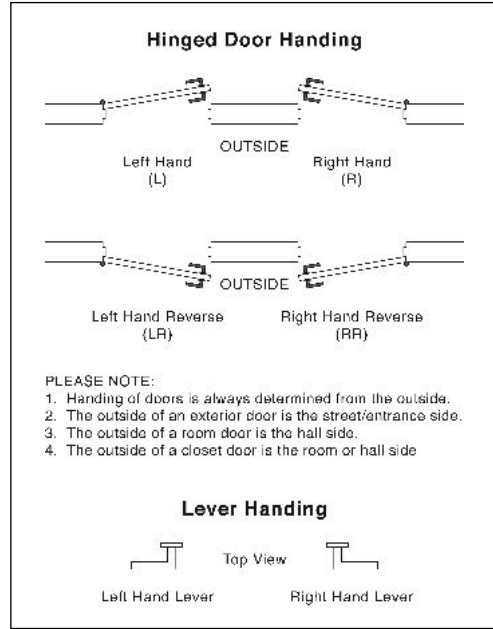

Options for "DESCRIPTION" column (pg C/)

Leather Options

- LBK = Black Leather
- LBT = Brown Tapestry Leather
- LBW= Brown Weave Leather
- LCH = Chocolate Leather
- LHA = Hazelnut Leather
- LSP = Spice Leather
- LWH= White Leather
- LWI = Wine Leather

Bronze Insert Options

- BTW= Weave Insert
- BFL = Flower Insert
- BTD = Tide Insert
- BWD= Wood Insert
- BBR = Branch Insert
- BBA = Basic Insert
- BTF = Tuft Insert
- BRT = Flute Insert

Edge Collection Options

- ETW= Weave
- EWD= Wood
- EBA = Basic
- ETD = Tide
- EWR= Wire
- EMS = Mooncape

HANDING