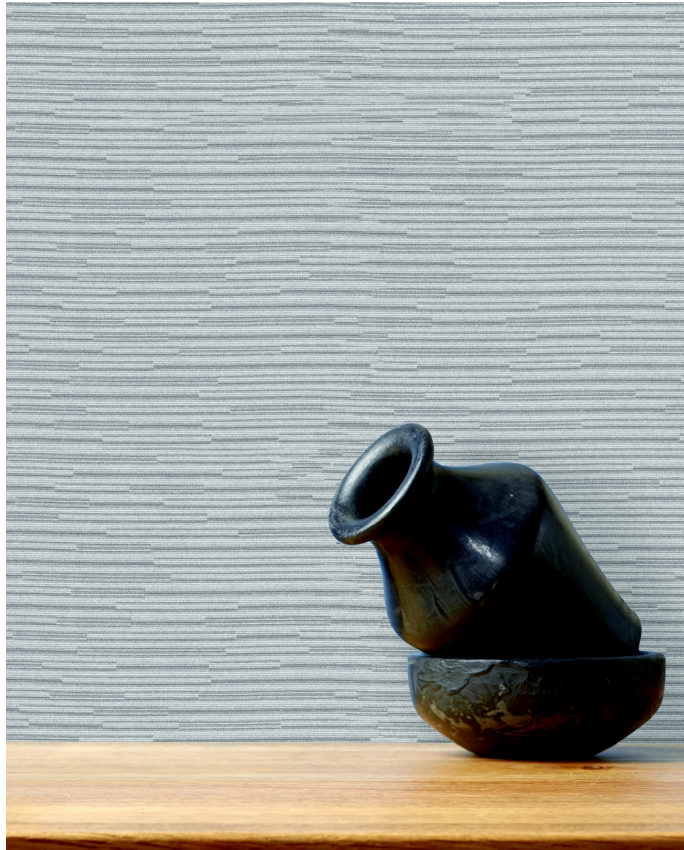

# CALLOWAY

S318-1145 - S318-1154

SELLERS & JOSEPHSON  
WALLCOVERING

Collection: **SPECTRA**

Description: High End Contract Vinyl Wallcovering / TYPE I  
3D Effect Print

Composition: Embossed Vinyl substrate (Cotton) Backing