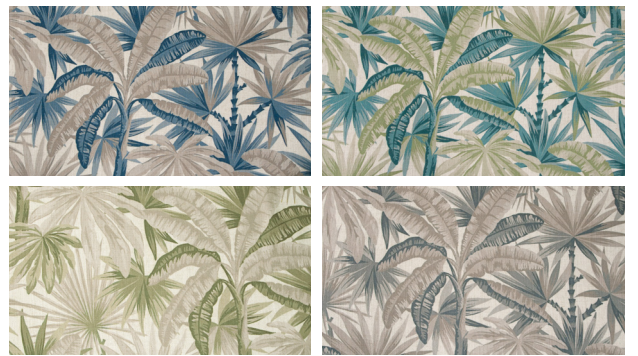

Aruba

GFP1

Pattern

Fabric Specifications

Width	310cm (continuous)
Composition	Polyester/linen
Weight	352gsm (approx.)
Use	Curtains and Residential Soft Furnishing
Print Width	300cm (continuous) with 5cm blank space at top and bottom selvedge.
Flame Retardancy	AS/NZS 1530.3
Acoustic Tests	N/A
Martindale Rubs	36,000
Colours	Surf, Aqua, Hemp, Sand
Care Code	4 Vacuum the curtains gently and regularly to remove dust and debris. Begin by removing hooks, rings and trims. When washing is needed, only hand wash and do not bleach. Ensure that you do not rub or wring the curtains. Immediately hang the curtains by their hooks to damp dry in the shade. When ironing, you must not exceed 150°C. Please take note that all fabrics may shrink by up to 3% after cleaning. Dry cleanable @ 50.

Texture and colour may vary slightly between different fabric rolls and samples.