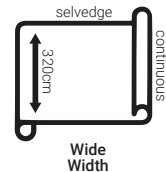

## Fabric Specifications

Width	320cm (continuous)
Composition	Polyester/Acrylic
Weight	205gsm (approx.)
Use	Curtain lining
Pattern Repeat	N/A
Flame Retardancy	AS/NZS 1530.3
Acoustic Tests	N/A
Colours	Black and White
Care Code	6W Vacuum the curtains gently and on a regular basis to remove dust and debris. Begin by removing hooks, rings and trims. When spot cleaning, be sure to exercise caution and test clean on non-exposed surface. Do not use a domestic washing machine. Instead, professional wet cleaning using mild detergents (such as wool mixes) is recommended. Hang curtains by their hooks. Do not use pegs or fold over a clothes line. Please take note that all fabrics may shrink by up to 3% after cleaning.