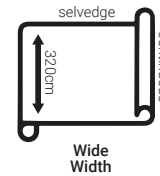

## Fabric Specifications

Width	320cm (continuous)
Composition	Polyester/Linen + Weighted Hem
Weight	140gsm (approx.)
Use	Curtain
Print Width	N/A
Flame Retardancy	AS/NZS 1530.3
Acoustic Tests	N/A
Martindale Rubs	N/A
Colours	Parchment, Pearl, Chalk, Mist, Ocean, Leaf, Coral, Cloud, Hemp, Straw, Magnolia, Smoke
Care Code	4 Vacuum the curtains gently and regularly to remove dust and debris. Begin by removing hooks, rings and trims. When washing is needed, only hand wash and do not bleach. Ensure that you do not rub or wring the curtains. Immediately hang the curtains by their hooks to damp dry in the shade. When ironing, you must not exceed 150°C. Please take note that all fabrics may shrink by up to 3% after cleaning. Dry cleanable © 50.