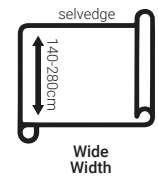

## Fabric Specifications

Width	140cm 150cm 240cm (continuous) 280cm (continuous)
Composition	Polyester/cotton/acrylic Coated with premium USA compound
Weight	250gsm (approx.)
Use	Curtain lining
Flame Retardancy	N/A
Acoustic Tests	N/A
Colours	Ecru
Care Code	6W Vacuum the curtains gently and on a regular basis to remove dust and debris. Begin by removing hooks, rings and trims. When spot cleaning, be sure to exercise caution and test clean on non-exposed surface. Do not use a domestic washing machine. Instead, professional wet cleaning using mild detergents (such as wool mixes) is recommended. Take care to prevent the coated sides from touching, by hanging curtains by their hooks. Do not use pegs or fold over a clothes line. Do not iron the coated side of the fabric, iron the fabric side only. Please take note that all fabrics may shrink by up to 3% after cleaning.