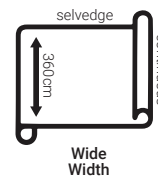

## Fabric Specifications

Width	360cm (continuous)
Composition	Polyester + Weighted Hem
Weight	129gsm (approx.)
Use	Curtains
Pattern Repeat	N/A
Flame Retardancy	AS/NZS 1530.3
Acoustic Tests	N/A
Colours	Concrete, Sandalwood, Sesame, Shadow, Talc, Thunder, White
Care Code	4 Vacuum the curtains gently and regularly to remove dust and debris. Begin by removing hooks, rings and trims. When washing is needed, only hand wash and do not bleach. Ensure that you do not rub or wring the curtains. Immediately hang the curtains by their hooks to damp dry in the shade. When ironing, you must not exceed 150°C. Please take note that all fabrics may shrink by up to 3% after cleaning. Dry cleanable @ 50.