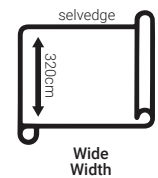

Kai

WD300

Sheer

Fabric Specifications

Width	320cm (continuous)
Composition	Polyester/Linen
Weight	206gsm (approx.)
Use	Curtain
Pattern Repeat	N/A
Flame Retardancy	N/A
Acoustic Tests	N/A
Colours	Pearl, Canvas, Smoke, Hessian
Care Code	4 Vacuum the curtains gently and regularly to remove dust and debris. Begin by removing hooks, rings and trims. When washing is needed, only hand wash and do not bleach. Ensure that you do not rub or wring the curtains. Immediately hang the curtains by their hooks to damp dry in the shade. When ironing, you must not exceed 150°C. Please take note that all fabrics may shrink by up to 3% after cleaning. Dry cleanable @ 50.