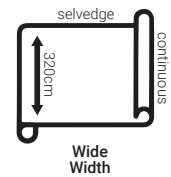

Plato

AN16B

Solarshield® Blockout

Features & Benefits

Specifically engineered for high colour-fastness to light, this black fabric is ideal for windows that are exposed to direct sunlight. Plato is double-sided and fully blockout.

Fabric Specifications

Width	320cm (continuous)
Composition	Polyester/TPU
Weight	205gsm (approx.)
Use	Curtain or lining
Pattern Repeat	N/A
Flame Retardancy	AS/NZS 1530.3
Acoustic Tests	N/A
Colours	Black and Black
Care Code	6W Vacuum the curtains gently and on a regular basis to remove dust and debris. Begin by removing hooks, rings and trims. When spot cleaning, be sure to exercise caution and test clean on non-exposed surface. Do not use a domestic washing machine. Instead, professional wet cleaning using mild detergents (such as wool mixes) is recommended. Hang curtains by their hooks. Do not use pegs or fold over a clothes line. Please take note that all fabrics may shrink by up to 3% after cleaning.