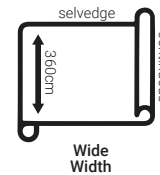

Rio

QT360

Sheer

Fabric Specifications

Width	360cm
Composition	Polyester + Weighted Hem
Weight	100gsm (approx.)
Use	Curtains
Pattern Repeat	N/A
Flame Retardancy	AS/NZS 1530.3
Acoustic Tests	N/A
Colours	Storm, Ash, Smoke, Snow, Vanilla, Pearl, Spray, Driftwood, Straw, Linen, Hemp, Pumice, Raffia, Shiraz, Coral, Delft, Aloe, Sage, Wedgewood
Care Code	4 Vacuum the curtains gently and regularly to remove dust and debris. Begin by removing hooks, rings and trims. When washing is needed, only hand wash and do not bleach. Ensure that you do not rub or wring the curtains. Immediately hang the curtains by their hooks to damp dry in the shade. When ironing, you must not exceed 150°C. Please take note that all fabrics may shrink by up to 3% after cleaning. Dry cleanable @ 50.