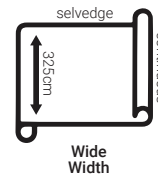

## Fabric Specifications

Width	325cm (Continuous)
Composition	Polyester + Weighted Hem
Weight	76gsm (approx.)
Use	Curtains
Pattern Repeat	N/A
Flame Retardancy	AS/NZS 1530.3
Acoustic Tests	N/A
Colours	Driftwood, Pearl, White, Cloud, Linen, Ash, Smoke, Thunder,
Care Code	4 Vacuum the curtains gently and regularly to remove dust and debris. Begin by removing hooks, rings and trims. When washing is needed, only hand wash and do not bleach. Ensure that you do not rub or wring the curtains. Immediately hang the curtains by their hooks to damp dry in the shade. When ironing, you must not exceed 150°C. Please take note that all fabrics may shrink by up to 3% after cleaning. Dry cleanable @ 50.