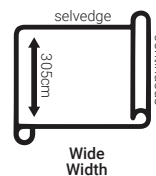

Soleil

GS3B

Blockout

Fabric Specifications

Width	305cm (continuous)
Composition	Polyester/Acrylic
Weight	305gsm (approx.)
Use	Curtains
Pattern Repeat	N/A
Flame Retardancy	AS/NZS 1530.3
Colours	Hemp, Buff, Oatmeal, Pearl, Parchment, Biscuit, Linen, Nugget, Donkey, Cobblestone, Phantom, Sangria, Moss, Cactus, Honey, Brass, Navy, Cement, Mist
Care Code	6W Vacuum the curtains gently and on a regular basis to remove dust and debris. Begin by removing hooks, rings and trims. When spot cleaning, be sure to exercise caution and test clean on non-exposed surface. Do not use a domestic washing machine. Instead, professional wet cleaning using mild detergents (such as wool mixes) is recommended. Hang curtains by their hooks. Do not use pegs or fold over a clothes line. Please take note that all fabrics may shrink by up to 3% after cleaning.