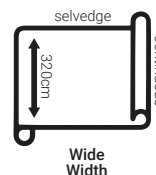

## Fabric Specifications

Width	320cm (continuous)
Composition	Polyester + Weighted Hem
Weight	249gsm (approx.)
Use	Curtain
Pattern Repeat	N/A
Flame Retardancy	AS/NZS 1530.3
Acoustic Tests	N/A
Colours	Driftwood, Birch, Parchment, Chalk, Cement, Linen, Hemp, Raffia, Marine, Bronze, Moss
Care Code	4 Vacuum the curtains gently and regularly to remove dust and debris. Begin by removing hooks, rings and trims. When washing is needed, only hand wash and do not bleach. Ensure that you do not rub or wring the curtains. Immediately hang the curtains by their hooks to damp dry in the shade. When ironing, you must not exceed 150°C. Please take note that all fabrics may shrink by up to 3% after cleaning. Dry cleanable @ 50.