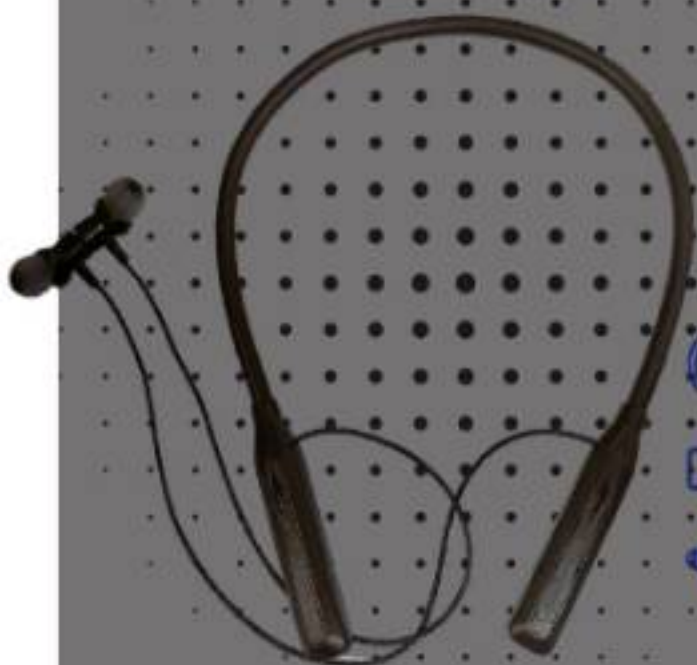

Smart AI Assistants

Bass Sound

Voice Changer

BT Stereo

Bass Sound

45 Hours Battery

In-Ear Design

Neckband