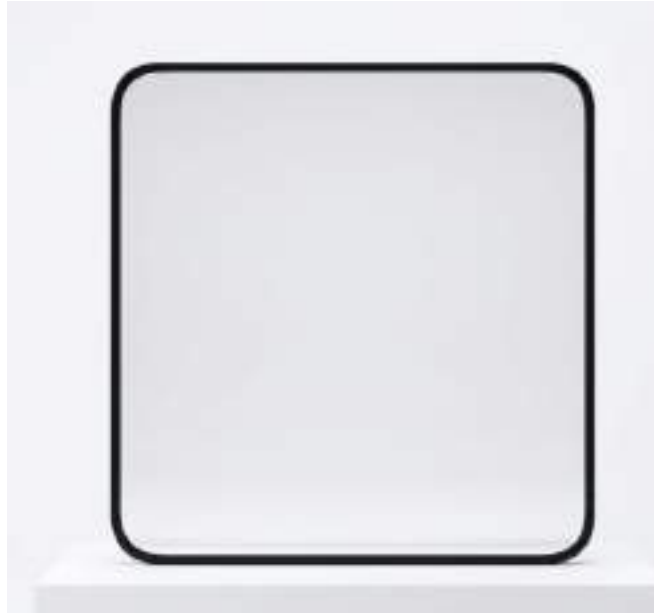

Black Square Shape Mirror

Modern Square Accent Wall Mirror resting on a clean white display pedestal. It features a perfectly symmetrical square profile with softly rounded corners, encased in a sleek, slim matte black frame that creates a crisp and high-contrast border outline.

Materials: Heavy-duty iron alloy rim, distortion-free HD silver glass, shatterproof film layer.

Design: Radius -corner square geometry, ultra-thin minimalist profile, clean geometric silhouette.

Craftsmanship: Seamless precision-bent metal framing, uniform anti-rust powder coating, flush-fit glass insertion.

Aesthetic: Modern industrial chic, minimalist Scandinavian, contemporary geometric, timeless functional decor.