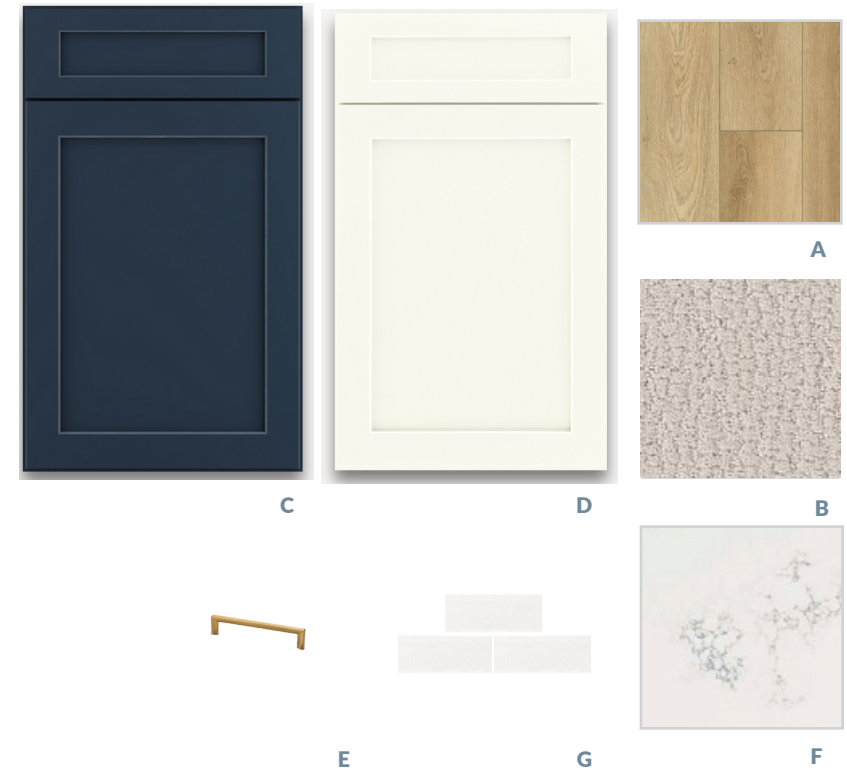

TAILORED COLLECTION C

TAILORED INCLUDED

Interior

Wall Paint
McCormick
On Point - Flat

Trim Paint
McCormick
Super White - Semi-gloss

Commode
Windham - White

Pedestal Sink
Sacramento - White

Door Hardware
Lever - Brushed Nickel

TAILORED C FIXTURES

Kitchen

Faucet
Kohler Simplice
Vibrant Stainless

Sink
MSI 3219

Bathrooms

Vanity Lighting
Kichler Madden - Chrome

Plumbing Fixtures
Kohler Simplice - Chrome

TAILORED C FINISHES

- A Hard Surface**
Luxury Vinyl Plank - Ocean Shore
- B Carpet with Upgraded Moisture Barrier Padding**
Foxwood Creek - Scotch Mist
- C Kitchen Island Cabinets**
Sonoma 5 piece - Painted Navy
- D Kitchen Perimeter Cabinets**
Sonoma 5 piece - Painted Linen
- E Kitchen Cabinet Hardware**
Tempo Pull - Modern Brushed Gold
- F Kitchen Countertop**
Quartz - Carrara Marmi
- G Kitchen Tile Backsplash**
Maiolica - White Gloss 4x10