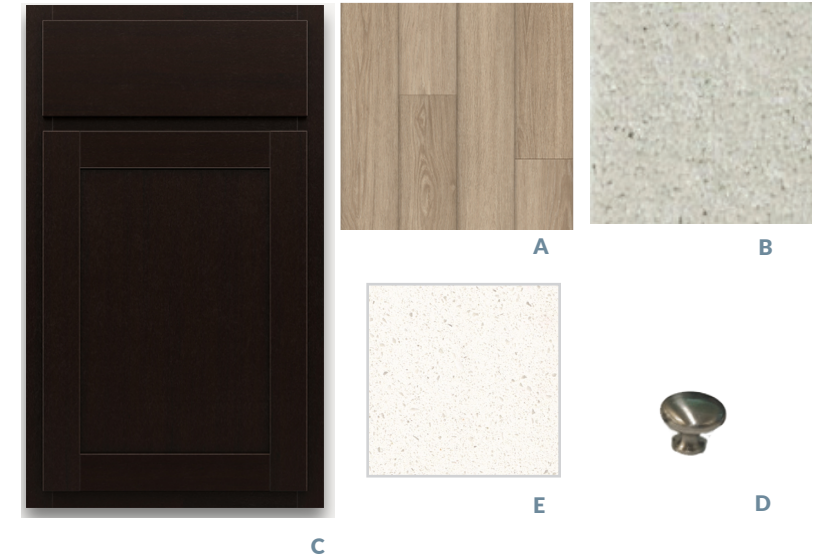

INSPIRED COLLECTION A

INSPIRED INCLUDED

Interior

INSPIRED A FIXTURES

Kitchen

Bathrooms

INSPIRED A FINISHES

- **A Hard Surface**
  LVP LifeSeal Classic - Natural
- **B Carpet & Pad 1**
  Meadow Vista - Ivory Tint
- **C Kitchen Cabinets**
  Barnett Duraform - Espresso
- **D Kitchen Cabinet Hardware**
  Knob - Satin Nickel
- **E Kitchen Countertop**
  Quartz - Frost White

- **F Primary Bath Cabinets**
  Barnett Duraform - Linen
- **G Primary Bath Cabinet Hardware**
  Knob - Satin Nickel
- **H Primary Bath Countertop**
  Quartz - Frost White
- **I Primary Bath Floor & Shower Wall Tile**
  White Glacier Blanc - 13x13
- **J Primary Bath Shower Pan Tile***
  White Glacier Blanc - 2x2
- **Primary Bath Shower Door**
  Framed
- **K Secondary Bath Cabinets**
  Barnett Duraform - Linen
- **L Secondary Bath Cabinet Hardware**
  Knob - Satin Nickel
- **M Secondary Bath Countertop**
  Granite - Luna Pearl
- **N Secondary Bath Wall Tile**
  White - 3x6
- **O Secondary Bath Floor Tile**
  White Glacier Blanc - 13x13

*Not applicable unless structural option is selected

*If a color or product becomes unavailable, product will be replaced with a like/similar color or product.