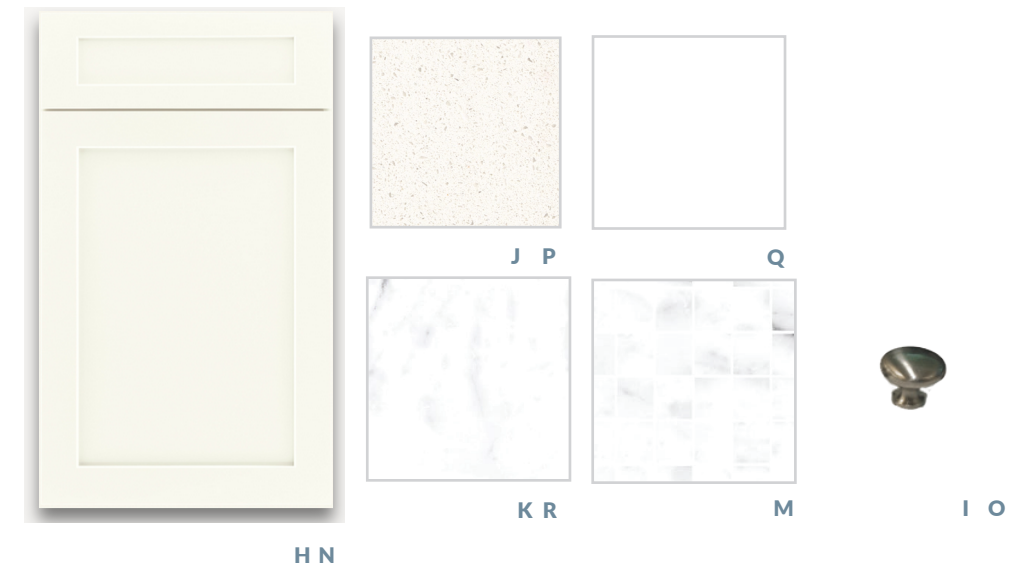

- **H Primary Bath Cabinets**
  Sonoma 5 piece - Painted Linen
- **I Primary Bath Cabinet Hardware**
  Knob - Satin Nickel
- **J Primary Bath Countertop**
  Quartz - Frost White
- **K Primary Bath Floor & Wall Tile**
  White Glacier Blanc - 12x24
- **M Primary Bath Shower Pan Tile***
  White Glacier Blanc - 2x2
- **Primary Bath Shower Door**
  Heavy Glass Enclosure
- **N Secondary Bath Cabinets**
  Sonoma 5 piece - Painted Linen
- **O Secondary Bath Cabinet Hardware**
  Knob - Satin Nickel
- **P Secondary Bath Countertop**
  Quartz - Frost White
- **Q Secondary Bath Wall Tile**
  White - 3x6
- **R Secondary Bath Floor Tile**
  White Glacier Blanc - 12x24