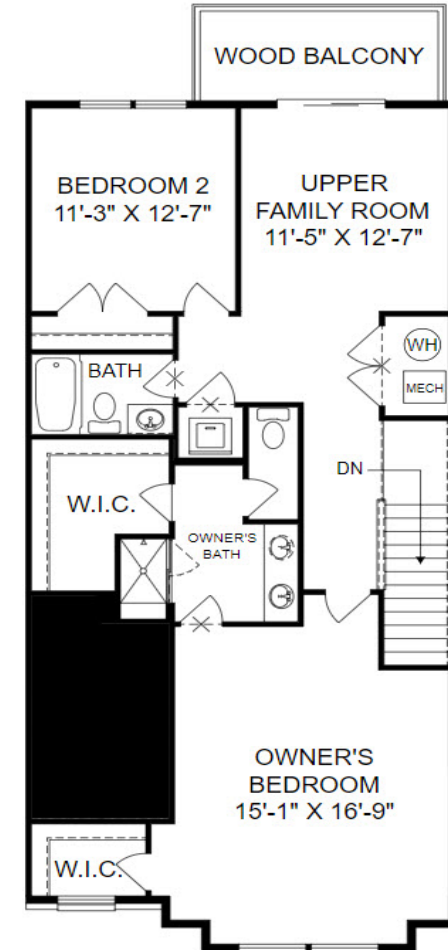

SMart

SELECTED HOMES

Designed with *you* in mind

THE WILLIAMS

Homesite 1607

2707 St. Elias Drive

Henrico, VA 23294

- 2 Bedrooms, 2.5 Baths
- 1,524 Square Feet
- Classic B Design Package

Main Level Floor Plan

Upper Level Floor Plan

Prices, features and incentives are subject to change without notice. Photos used are for illustrative purposes only. Square footage is an approximation. Square footage is calculated to the outside of the framed walls or to the face of the brick on brick exteriors. It includes all conditioned spaces, except spaces under 5' in height. Site plan and home renderings are artist's concept only and elevation illustrations may include optional features. Actual product and specifications may vary in dimension or detail from these drawings and are subject to change without notice. It is recommended that the architectural blueprints be reviewed for clarification of features. Lot sizes, features and home sites are approximate and subject to change without notice. This brochure is for illustrative purposes only and is not part of a legal contract. Certain restrictions may apply. See a Neighborhood Sales Manager for details. ©Stanley Martin Homes, LLC | 03/2022 | A-9669