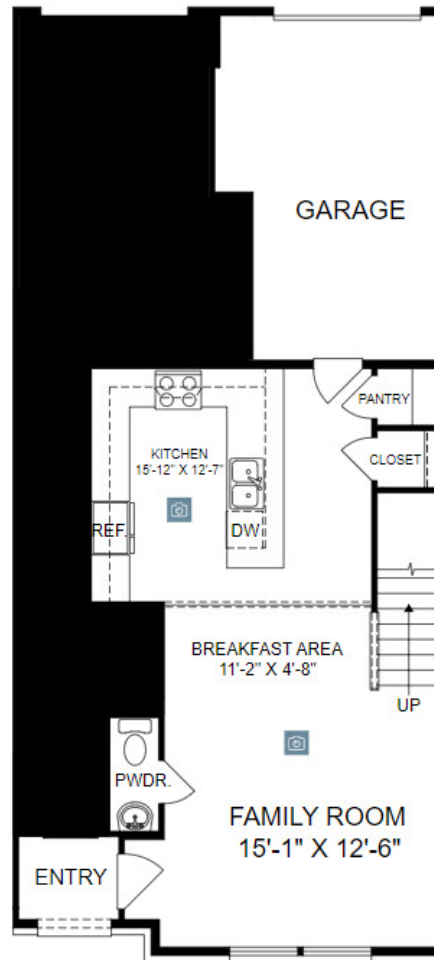

SMart

SELECTED HOMES

Designed with *you* in mind

THE WILLIAMS

Homesite 1607

2707 St. Elias Drive

Henrico, VA 23294

- 2 Bedrooms, 2.5 Baths
- 1,524 Square Feet
- Classic B Design Package

Main Level Floor Plan

Upper Level Floor Plan

Prices, features and incentives are subject to change without notice. Photos used are for illustrative purposes only. Square footage is an approximation. Square footage is calculated to the outside of the framed walls or to the face of the brick on brick exteriors. It includes all conditioned spaces, except spaces under 5' in height. Site plan and home renderings are artist's concept only and elevation illustrations may include optional features. Actual product and specifications may vary in dimension or detail from these drawings and are subject to change without notice. It is recommended that the architectural blueprints be reviewed for clarification of features. Lot sizes, features and home sites are approximate and subject to change without notice. This brochure is for illustrative purposes only and is not part of a legal contract. Certain restrictions may apply. See a Neighborhood Sales Manager for details. ©Stanley Martin Homes, LLC | 03/2022 | A-9669