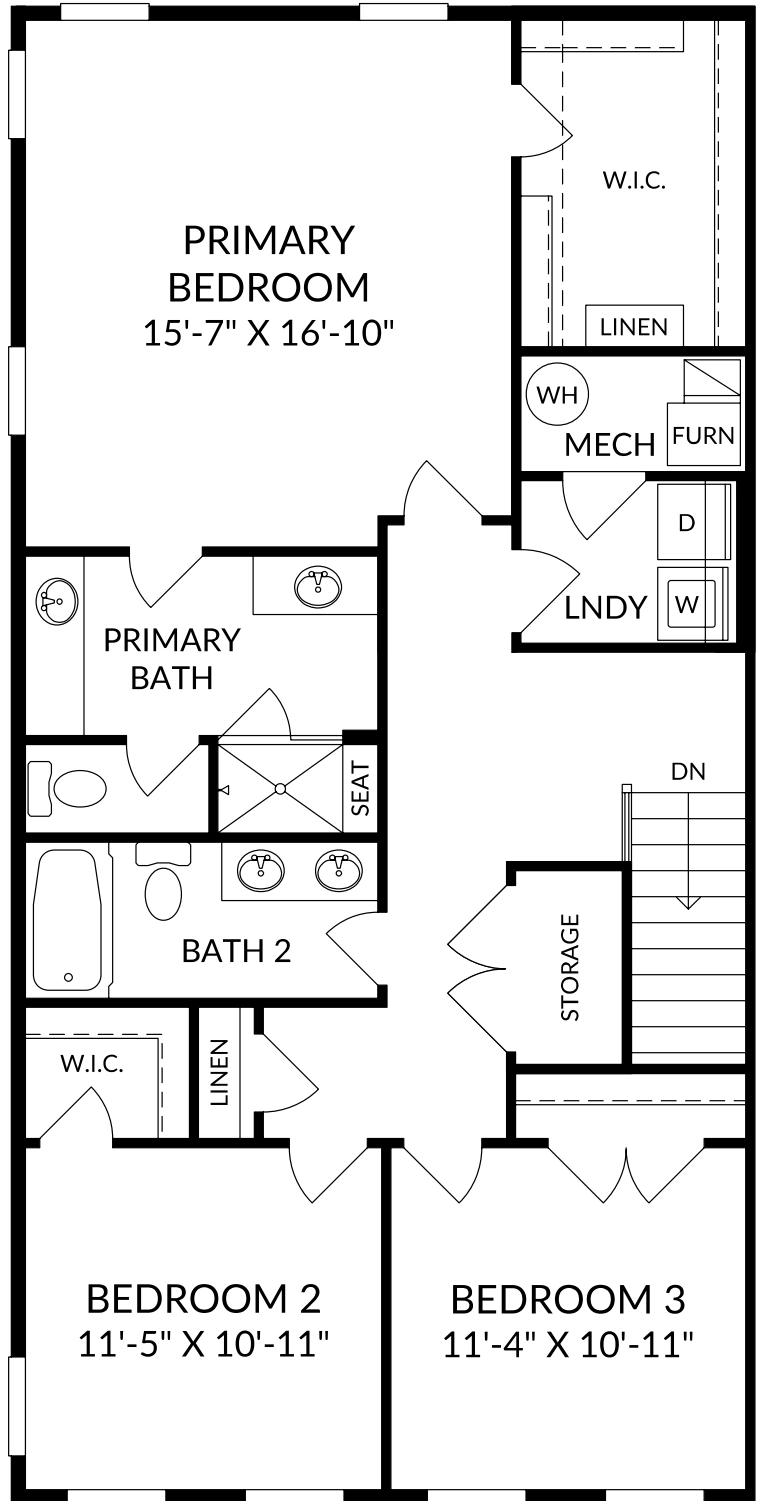

The Harper

Lower Level

3 Beds

2 Full Baths | 1 Half Bath

1 Car Garage

The Harper

Stairs Level

3 Beds

2 Full Baths | 1 Half Bath

1 Car Garage

The Harper

Main Level

3 Beds

2 Full Baths | 1 Half Bath

1 Car Garage

Selected Options:

End Unit

Gourmet Kitchen

Alternate Main Level 1

The Harper

Upper Level

3 Beds

2 Full Baths | 1 Half Bath

1 Car Garage

Selected Options:

End Unit

2nd Sink at Bath 2

Alternate Laundry Room