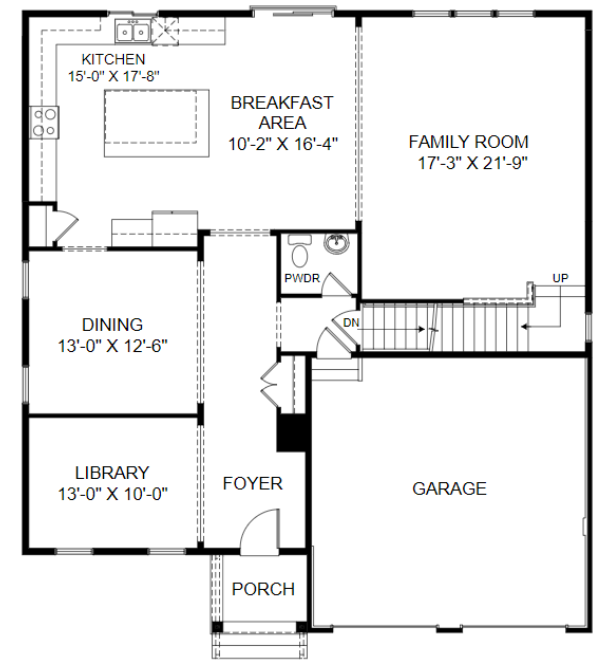

SMart

SELECTED HOMES

Designed with *you* in mind

THE LEXINGTON

Homesite 30 | Elevation J

3836 Solidarity Circle

Waldorf, MD 20603

- 4 bedrooms, 3.5 bathrooms
- Alternate upper level
- Finished lower level rec room
- Rear extension
- Full bath on lower level

Lower Level Floor Plan

Main Level Floor Plan

Upper Level Floor Plan

Prices, features and incentives are subject to change without notice. Photos used are for illustrative purposes only. Square footage is an approximation. Square footage is calculated to the outside of the framed walls or to the face of the brick on brick exteriors. It includes all conditioned spaces, except spaces under 5' in height. Site plan and home renderings are artist's concept only and elevation illustrations may include optional features. Actual product and specifications may vary in dimension or detail from these drawings and are subject to change without notice. It is recommended that the architectural blueprints be reviewed for clarification of features. Lot sizes, features and home sites are approximate and subject to change without notice. This brochure is for illustrative purposes only and is not part of a legal contract. Certain restrictions may apply. See a Neighborhood Sales Manager for details. ©Stanley Martin Homes, LLC | MHBR #3588 | 05/2022 | A-9669