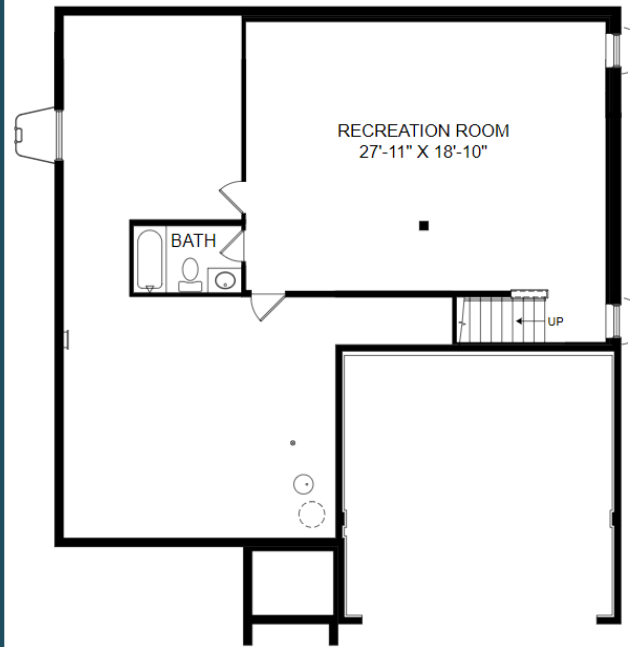

SMart

SELECTED HOMES

Designed with *you* in mind

THE LEXINGTON

Homesite 30 | Elevation J

3836 Solidarity Circle

Waldorf, MD 20603

- 4 bedrooms, 3.5 bathrooms
- Alternate upper level
- Finished lower level rec room
- Rear extension
- Full bath on lower level

Lower Level Floor Plan

Main Level Floor Plan

Upper Level Floor Plan

Prices, features and incentives are subject to change without notice. Photos used are for illustrative purposes only. Square footage is an approximation. Square footage is calculated to the outside of the framed walls or to the face of the brick on brick exteriors. It includes all conditioned spaces, except spaces under 5' in height. Site plan and home renderings are artist's concept only and elevation illustrations may include optional features. Actual product and specifications may vary in dimension or detail from these drawings and are subject to change without notice. It is recommended that the architectural blueprints be reviewed for clarification of features. Lot sizes, features and home sites are approximate and subject to change without notice. This brochure is for illustrative purposes only and is not part of a legal contract. Certain restrictions may apply. See a Neighborhood Sales Manager for details. ©Stanley Martin Homes, LLC | MHBR #3588 | 05/2022 | A-9669