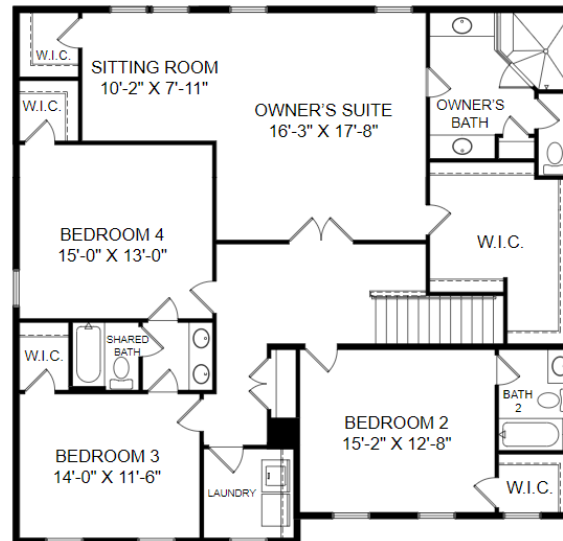

SMart

SELECTED HOMES

Designed with *you* in mind

THE LEXINGTON

Homesite 30 | Elevation J

3836 Solidarity Circle

Waldorf, MD 20603

- 4 bedrooms, 3.5 bathrooms
- Alternate upper level
- Finished lower level rec room
- Rear extension
- Full bath on lower level

Lower Level Floor Plan

Main Level Floor Plan

Upper Level Floor Plan

Prices, features and incentives are subject to change without notice. Photos used are for illustrative purposes only. Square footage is an approximation. Square footage is calculated to the outside of the framed walls or to the face of the brick on brick exteriors. It includes all conditioned spaces, except spaces under 5' in height. Site plan and home renderings are artist's concept only and elevation illustrations may include optional features. Actual product and specifications may vary in dimension or detail from these drawings and are subject to change without notice. It is recommended that the architectural blueprints be reviewed for clarification of features. Lot sizes, features and home sites are approximate and subject to change without notice. This brochure is for illustrative purposes only and is not part of a legal contract. Certain restrictions may apply. See a Neighborhood Sales Manager for details. ©Stanley Martin Homes, LLC | MHBR #3588 | 05/2022 | A-9669