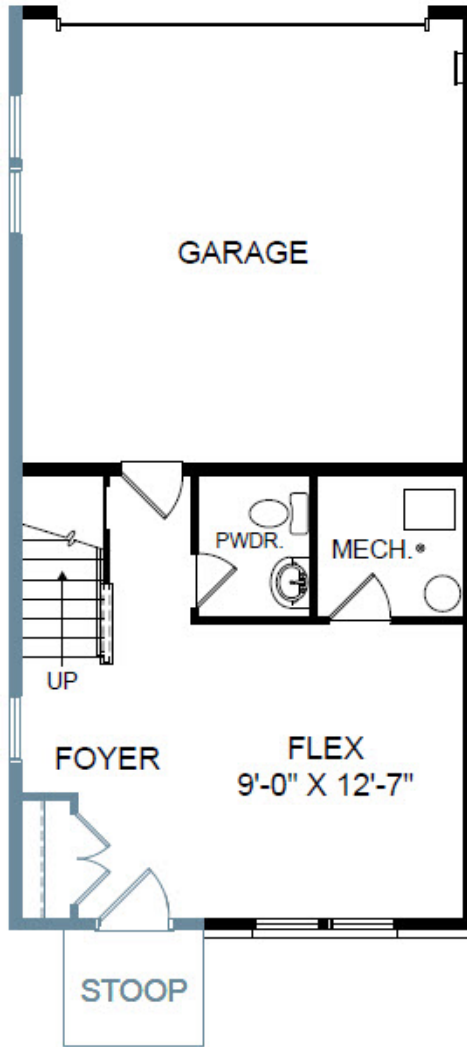

THE PERRY AT SPRING HILL VILLAGE TOWNS

Home Site 95 | 3 Bedrooms | 2 Full 2 Half Bathrooms | 1,941 Square Feet

Lower Level

Main Level

Upper Level

4515 Berwyn Lane, Charlottesville, VA 22902

©Stanley Martin Homes | In our continued effort of design enhancement, actual product may vary in dimension or details from these drawings and are subject to change without notice. Please consult the Neighborhood Sales Manager for detailed specifications. This brochure is for illustrative purposes and not part of our legal contract.