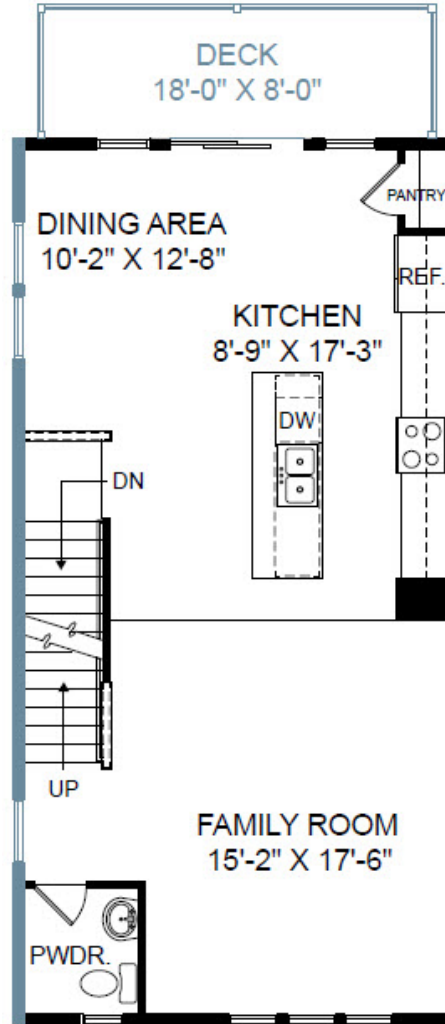

THE PERRY AT SPRING HILL VILLAGE TOWNS

Home Site 95 | 3 Bedrooms | 2 Full 2 Half Bathrooms | 1,941 Square Feet

Lower Level

Main Level

Upper Level

4515 Berwyn Lane, Charlottesville, VA 22902

©Stanley Martin Homes | In our continued effort of design enhancement, actual product may vary in dimension or details from these drawings and are subject to change without notice. Please consult the Neighborhood Sales Manager for detailed specifications. This brochure is for illustrative purposes and not part of our legal contract.