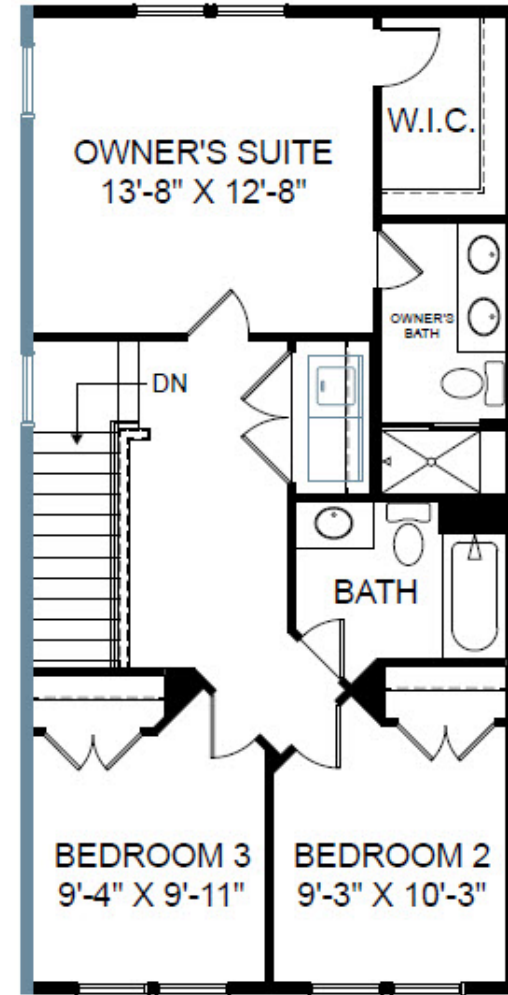

THE PERRY AT SPRING HILL VILLAGE TOWNS

Home Site 95 | 3 Bedrooms | 2 Full 2 Half Bathrooms | 1,941 Square Feet

Lower Level

Main Level

Upper Level

4515 Berwyn Lane, Charlottesville, VA 22902

©Stanley Martin Homes | In our continued effort of design enhancement, actual product may vary in dimension or details from these drawings and are subject to change without notice. Please consult the Neighborhood Sales Manager for detailed specifications. This brochure is for illustrative purposes and not part of our legal contract.