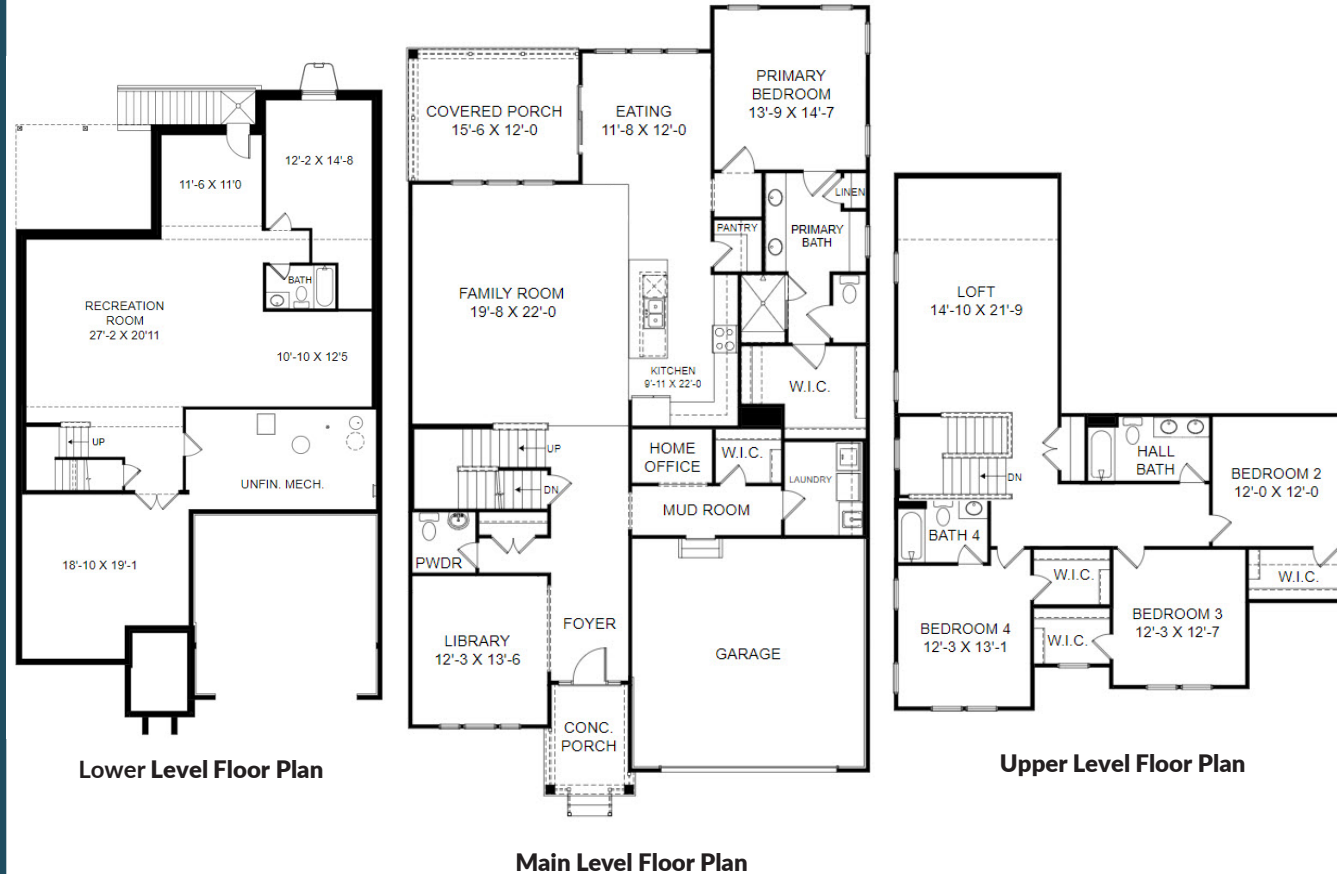

SMart

SELECTED HOMES

Designed with *you* in mind

THE SCARLETT

Homesite 131

814 Banker Drive SW

Leesburg, VA 20175

- 4 bedrooms, 4.5 baths
- 3,087 square feet
- Gourmet kitchen
- Covered Porch
- Finished lower-level rec room and bath

Prices, features and incentives are subject to change without notice. Photos used are for illustrative purposes only. Square footage is an approximation. Square footage is calculated to the outside of the framed walls or to the face of the brick on brick exteriors. It includes all conditioned spaces, except spaces under 5' in height. Site plan and home renderings are artist's concept only and elevation illustrations may include optional features. Actual product and specifications may vary in dimension or detail from these drawings and are subject to change without notice. It is recommended that the architectural blueprints be reviewed for clarification of features. Lot sizes, features and home sites are approximate and subject to change without notice. This brochure is for illustrative purposes only and is not part of a legal contract. Certain restrictions may apply. See a Neighborhood Sales Manager for details. ©Stanley Martin Homes, LLC | 03/2022 | A-9669