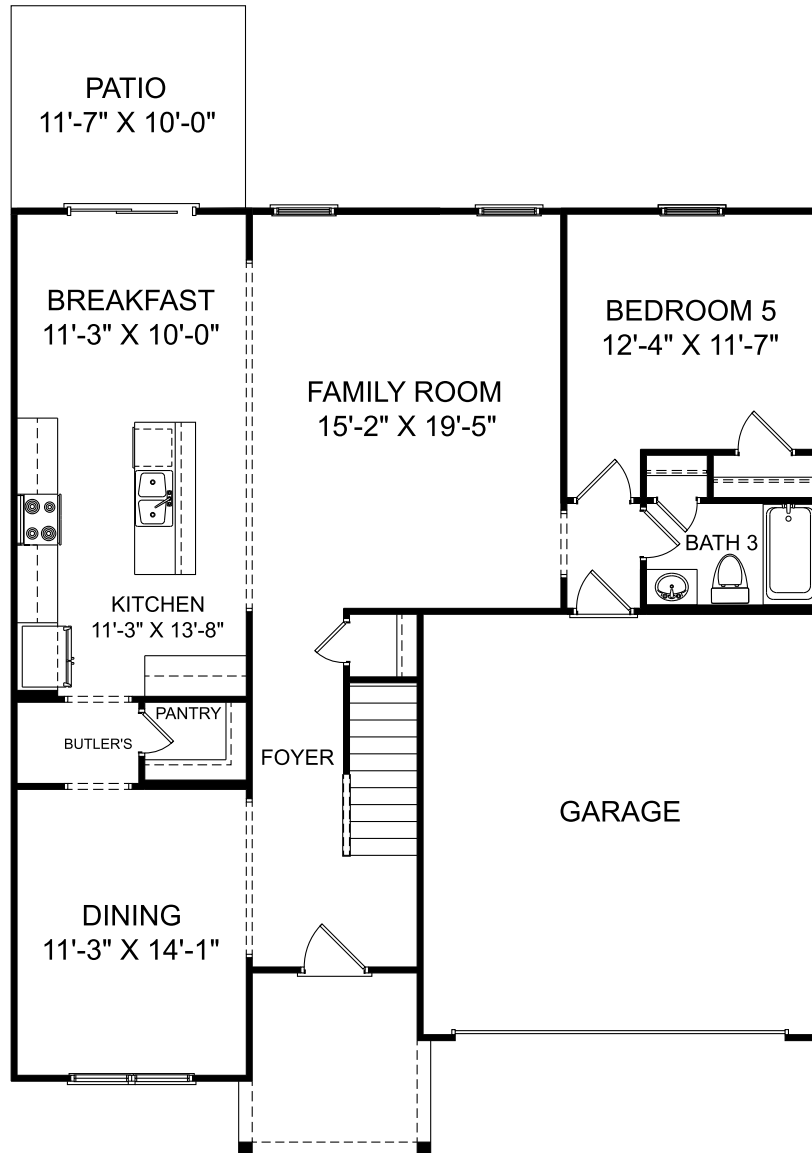

Clairbourne Ridge

Brantley

STANLEY MARTIN

Main Level

www.StanleyMartin.com