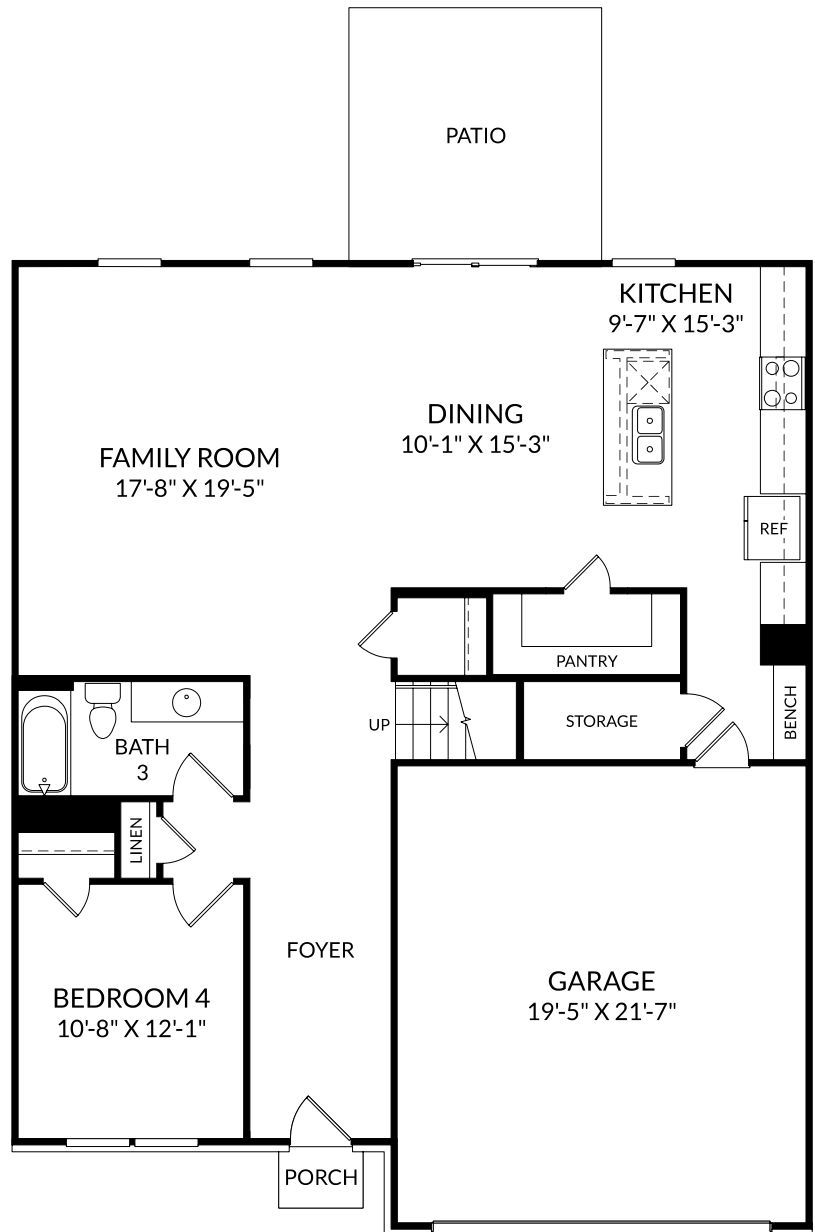

The Hollins

Main Level

4 Beds

3 Full Baths

2 Car Garage

2,455 Sq. Ft.

Selected Options:

Bedroom 4 with Bath 3

Elevation C

Bench with Cubbies

Patio

The Hollins

Upper Level

4 Beds

3 Full Baths

2 Car Garage

2,455 Sq. Ft.

Selected Options:

Elevation C

Primary Bath Layout with Garden Tub

2nd Sink at Bath 2