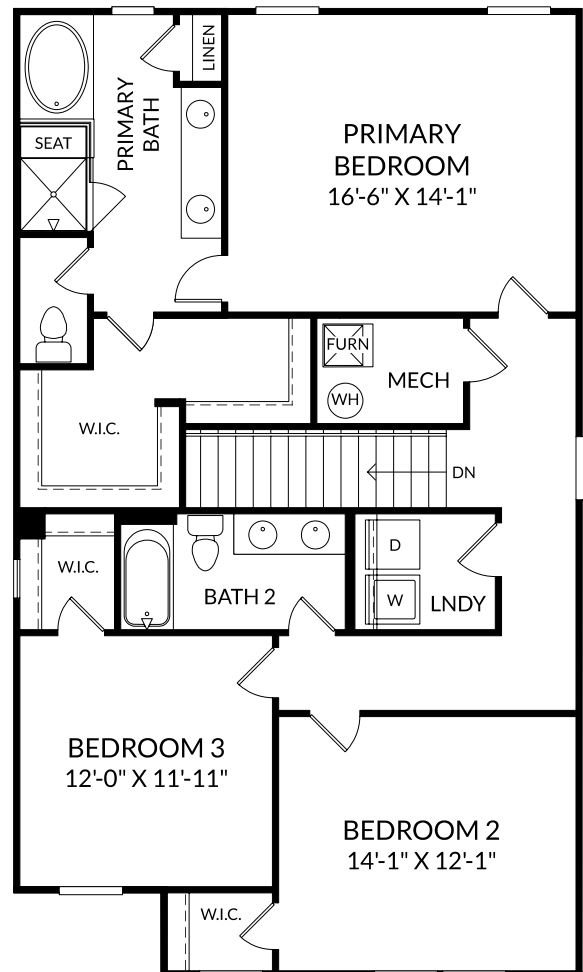

The Hollins

Main Level

4 Beds

3 Full Baths

2 Car Garage

2,455 Sq. Ft.

Selected Options:

Bedroom 4 with Bath 3

Elevation C

Bench with Cubbies

Patio

The Hollins

Upper Level

4 Beds

3 Full Baths

2 Car Garage

2,455 Sq. Ft.

Selected Options:

Elevation C

Primary Bath Layout with Garden Tub

2nd Sink at Bath 2